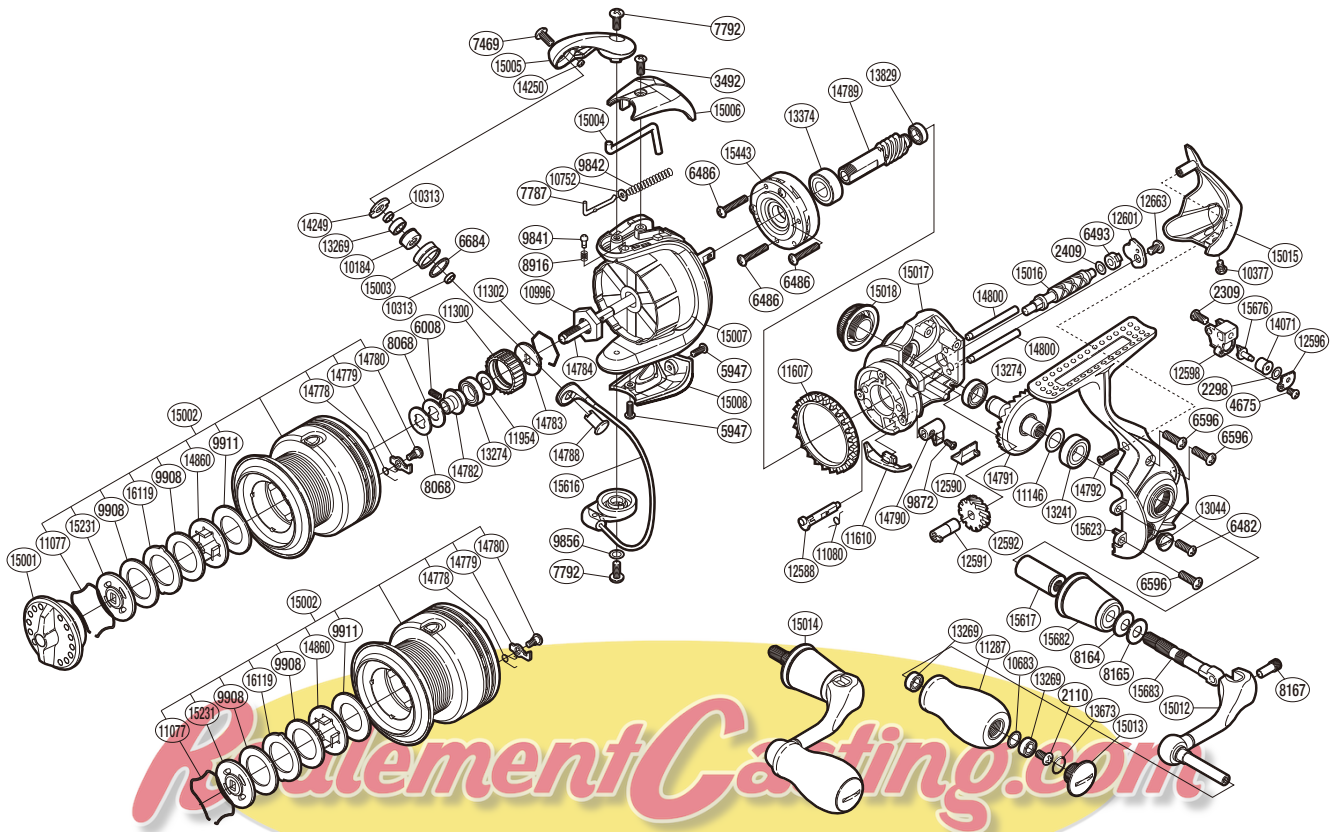

## SUS2500FG

Please note that the number of adjusting washers may not be the same as shown in the exploded views.

(51SE572507G) (Adjustment will vary with each individual product.)

Part No.	Description	Part No.	Description	Part No.	Description
RD 2110	Screw	RD11146	Washer **/*****	RD14792	Screw
RD 2298	Spacer ***	RD11287	Handle Knob	RD14800	Oscillating Guide
RD 2309	Screw	RD11300	Drag Click Ratchet	RD14860	Key Washer
RD 2409	Spacer ***	RD11302	Ratchet Spring	RD15001	Drag Knob
RD 3492	Screw	RD11607	Friction Ring	RD15002	Spool Assembly
RD 4675	Screw	RD11610	Bail Trip Strike	RD15003	Line Roller *
RD 5947	Screw	RD11954	Washer	RD15004	Bail Trip Lever
RD 6008	Set Screw	RD12588	Anti-Reverse Cam	RD15005	Bail Arm
RD 6482	Screw	RD12590	Anti-Reverse Lever Cover	RD15006	Bail Spring Cover
RD 6486	Screw	RD12591	Worm Bushing (front) ***	RD15007	Rotor
RD 6493	Worm Bushing (rear) ***	RD12592	Idle Gear **	RD15008	Bail Hold Support Guard
RD 6596	Screw	RD12596	Oscillating Pawl Cover	RD15012	Handle Shank Assembly
RD 6684	Line Roller Spacer *	RD12598	Oscillating Slider	RD15013	Handle Knob Seal
RD 7469	Screw *	RD12601	Worm Shaft Retainer	RD15014	Handle Assembly
RD 7787	Bail Spring Guide A ****	RD12663	Screw	RD15015	Rear Protector
RD 7792	Screw ****	RD13044	Oil Cap	RD15016	Worm Shaft ***
RD 8068	Spool Washer	RD13241	Ball Bearing ****	RD15017	Body
RD 8164	Coned Disc Spring *	RD13269	Ball Bearing *	RD15018	Handle Screw Cap
RD 8165	Large Handle Shank Washer	RD13274	Ball Bearing ****	RD15231	Key Washer
RD 8167	Handle Shaft Screw	RD13374	Ball Bearing ****	RD15443	Roller Clutch Assembly
RD 8916	Click Spring ****	RD13673	O Ring	RD15616	Bail Assembly
RD 9841	Click Pin ****	RD13829	Ball Bearing ****	RD15617	Handle Shaft Cover B
RD 9842	Bail Spring ****	RD14071	Oscillating Slider Bushing **	RD15623	Side Cover
RD 9856	Washer	RD14249	Line Roller Plate *	RD15676	Oscillating Pawl ***
RD 9872	Screw	RD14250	Line Roller Oil Cap	RD15682	Handle Shaft Cover A
RD 9908	Drag Washer	RD14778	Drag Click *****	RD15683	Handle Shaft
RD 9911	Drag Washer	RD14779	Drag Click Spring *****	RD16119	Eared Washer
RD10184	Line Roller Bushing *	RD14780	Screw *****		
RD10313	Bearing Spacer *	RD14782	Bearing Bushing		
RD10377	Screw	RD14783	Spool Support	PK 0142	Line Roller Set *
RD10683	Washer	RD14784	Main Shaft	PK 0078	Gear Set **
RD10752	Bail Spring Guide A Support ****	RD14788	Line Roller Support *	PK 0311	Oscillation Set ***
RD10996	Rotor Nut	RD14789	Pinion Gear **	PK 0080	Bail Spring Set ****
RD11077	Drag Washers Retainer	RD14790	Anti-Reverse Lever	PK 0081	Bearing Set *****
RD11080	Anti-Reverse Cam Spring	RD14791	Drive Gear **	PK 0077	Drag Clicker Set *****