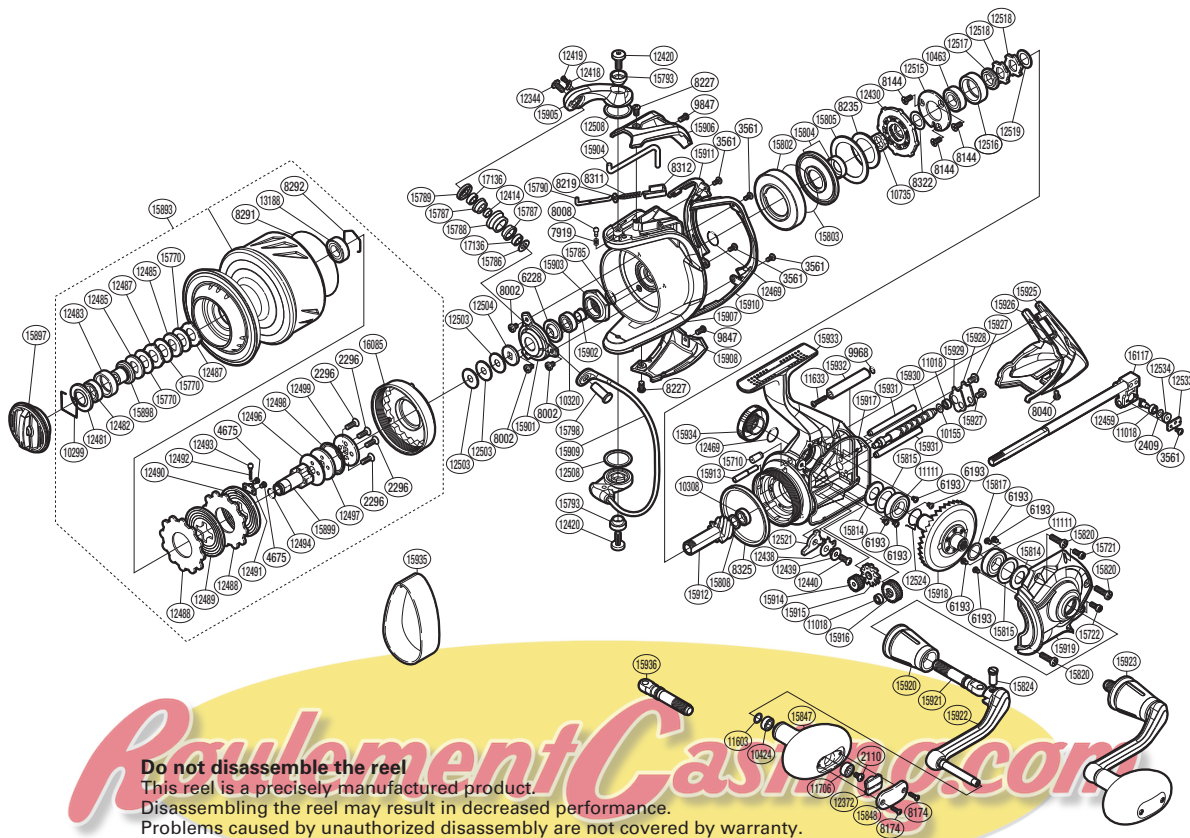

SHIMANO

STELLA  A-RB

STLSW-20000PG

Ne pas démonter le moulinet
 This reel is a precisely manufactured product.
 Disassembling the reel may result in decreased performance.
 Problems caused by unauthorized disassembly are not covered by warranty.
 Please note that the number of adjusting washers
 may not be the same as shown in the exploded views.
 (51SE25Y204X) (Adjustment will vary with each individual product.)