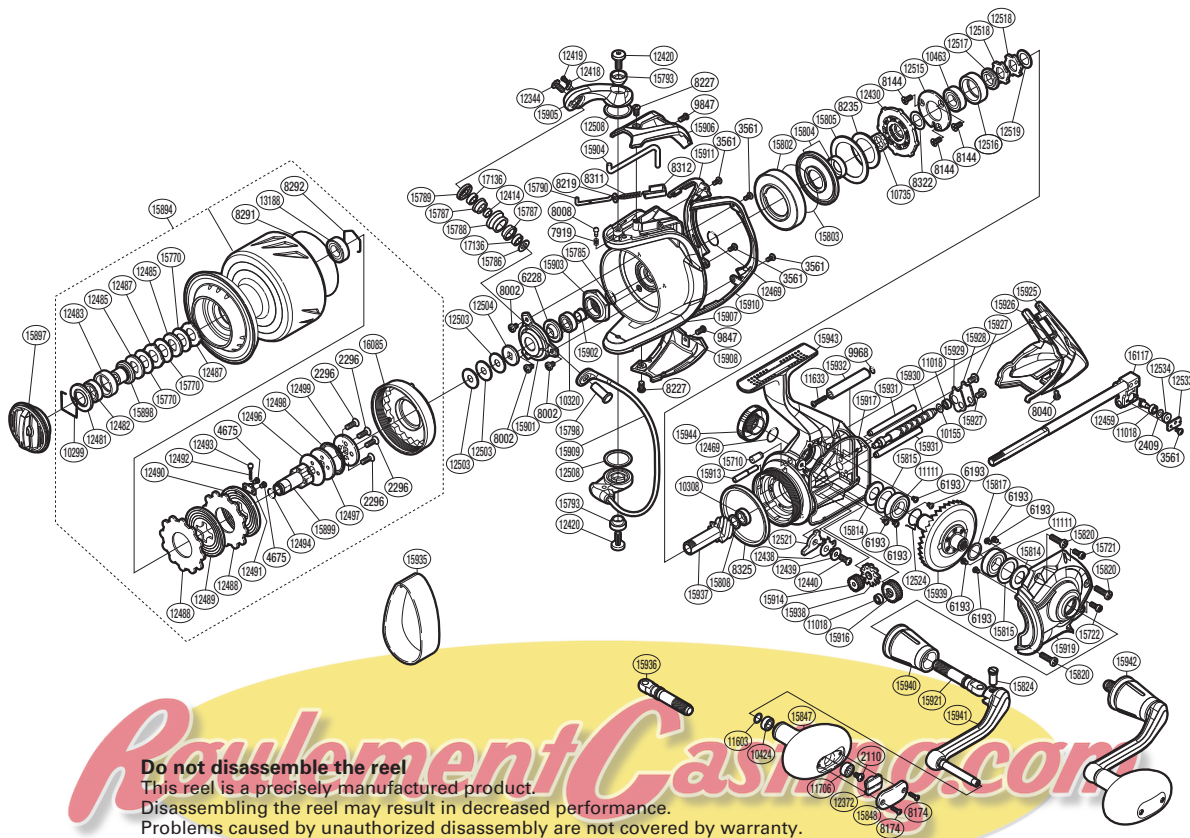

# SHIMANO

STELLA  A-RB

STLSW-18000HG

(51SE25X182X)

**Do not disassemble the reel**  
 This reel is a precisely manufactured product.  
 Disassembling the reel may result in decreased performance.  
 Problems caused by unauthorized disassembly are not covered by warranty.  
 Please note that the number of adjusting washers  
 may not be the same as shown in the exploded views.  
 (Adjustment will vary with each individual product.)