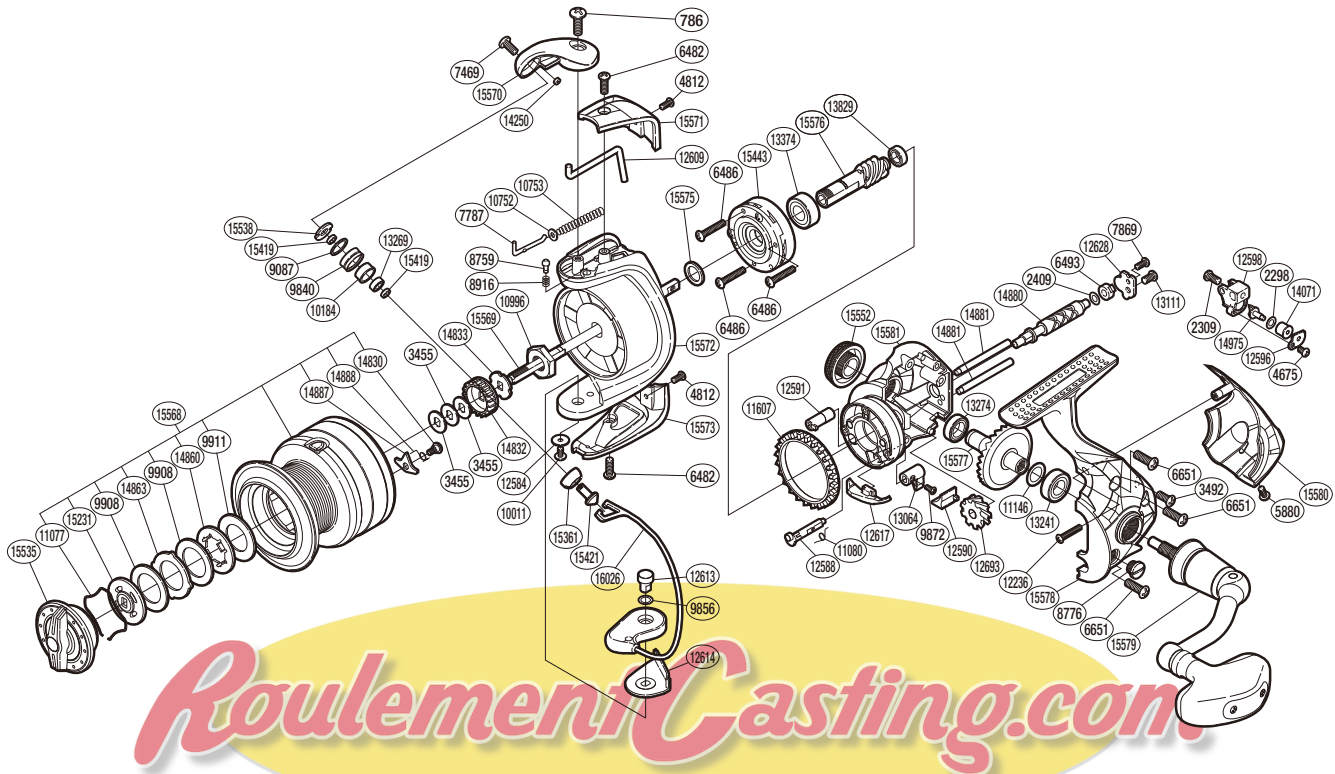

SHIMANO

SAROS SA-RB

SAR-4000FA

Please note that the number of adjusting washers may not be the same as shown in the exploded views.

(51SE764001U) (Adjustment will vary with each individual product.)

Part No.	Description	Part No.	Description	Part No.	Description
RD 0786	Screw	RD11146	Washer ** /*****	RD14888	Click Spring *****
RD 2298	Spacer ***	RD11607	Friction Ring	RD14975	Oscillating Pawl ***
RD 2309	Screw	RD12236	Screw	RD15231	Key Washer
RD 2409	Spacer ***	RD12584	Washer	RD15361	Line Roller Support Cover *
RD 3455	Spool Washer	RD12588	Anti-Reverse Cam	RD15419	Bearing Spacer *
RD 3492	Screw	RD12590	Anti-Reverse Lever Cover	RD15421	Line Roller Support *
RD 4675	Screw	RD12591	Worm Bushing (front) ***	RD15443	Roller Clutch Assembly
RD 4812	Screw	RD12596	Oscillating Pawl Cover	RD15535	Drag Knob
RD 5880	Screw	RD12598	Oscillating Slider	RD15538	Line Roller Plate *
RD 6482	Screw	RD12609	Bail Trip Lever	RD15552	Handle Screw Cap
RD 6486	Screw	RD12613	Bail Hold Support Shaft	RD15568	Spool Assembly
RD 6493	Worm Bushing (rear) ***	RD12614	Bail Hold Support Spacer	RD15569	Main Shaft
RD 6651	Screw	RD12617	Bail Trip Strike	RD15570	Bail Arm
RD 7469	Screw *	RD12628	Worm Shaft Retainer	RD15571	Bail Spring Cover
RD 7787	Bail Spring Guide A	RD12693	Idle Gear **	RD15572	Rotor
RD 7869	Screw	RD13064	Anti-Reverse Lever	RD15573	Bail Hold Support Guard
RD 8759	Click Pin	RD13111	Screw	RD15575	Washer
RD 8776	Oil Cap	RD13241	Ball Bearing *****	RD15576	Pinion Gear **
RD 8916	Click Spring	RD13269	Ball Bearing *	RD15577	Drive Gear **
RD 9087	Line Roller Spacer *	RD13274	Ball Bearing *****	RD15578	Side Cover
RD 9840	Line Roller *	RD13374	Ball Bearing *****	RD15579	Handle Assembly
RD 9856	Washer	RD13829	Ball Bearing *****	RD15580	Rear Protector
RD 9872	Screw	RD14071	Oscillating Slider Bushing ***	RD15581	Body
RD 9908	Drag Washer	RD14250	Line Roller Oil Cap	RD16026	Bail Assembly
RD 9911	Drag Washer	RD14830	Screw *****		
RD10011	Screw	RD14832	Spool Support A		
RD10184	Line Roller Bushing *	RD14833	Spool Support B		
RD10752	Bail Spring Guide A Support	RD14860	Key Washer	PK 0137	Line Roller Set *
RD10753	Bail Spring	RD14863	Eared Washer	PK 0141	Gear Set **
RD10996	Rotor Nut	RD14880	Worm Shaft ***	PK 0375	Oscillation Set ***
RD11077	Drag Washers Retainer	RD14881	Oscillating Guide	PK 0081	Bearing Set *****
RD11080	Anti-Reverse Cam Spring	RD14887	Drag Click *****	PK 0092	Drag Clicker Set *****