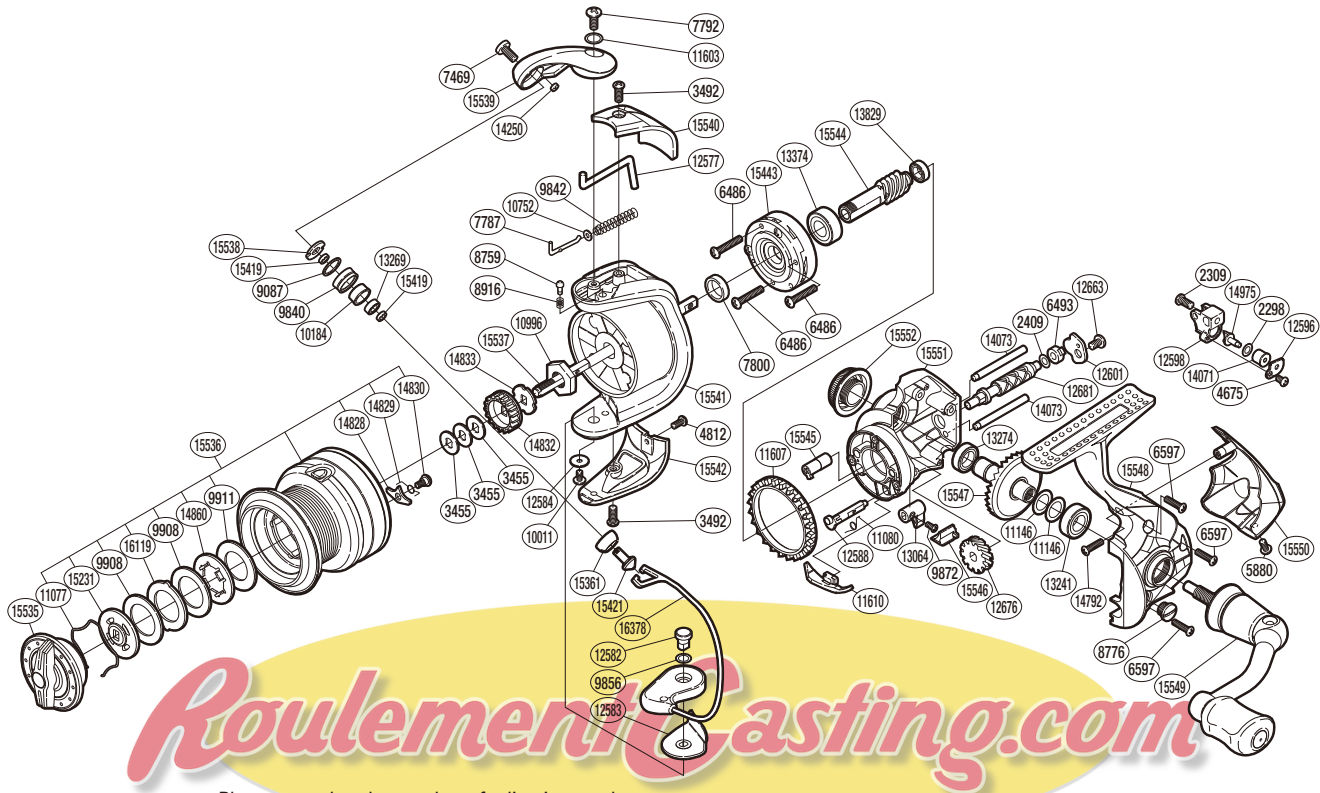

SHIMANO

SAROS SA-RB

SAR-2500FA

Roulement Casting.com

Please note that the number of adjusting washers may not be the same as shown in the exploded views.

(51SE762501U) (Adjustment will vary with each individual product.)