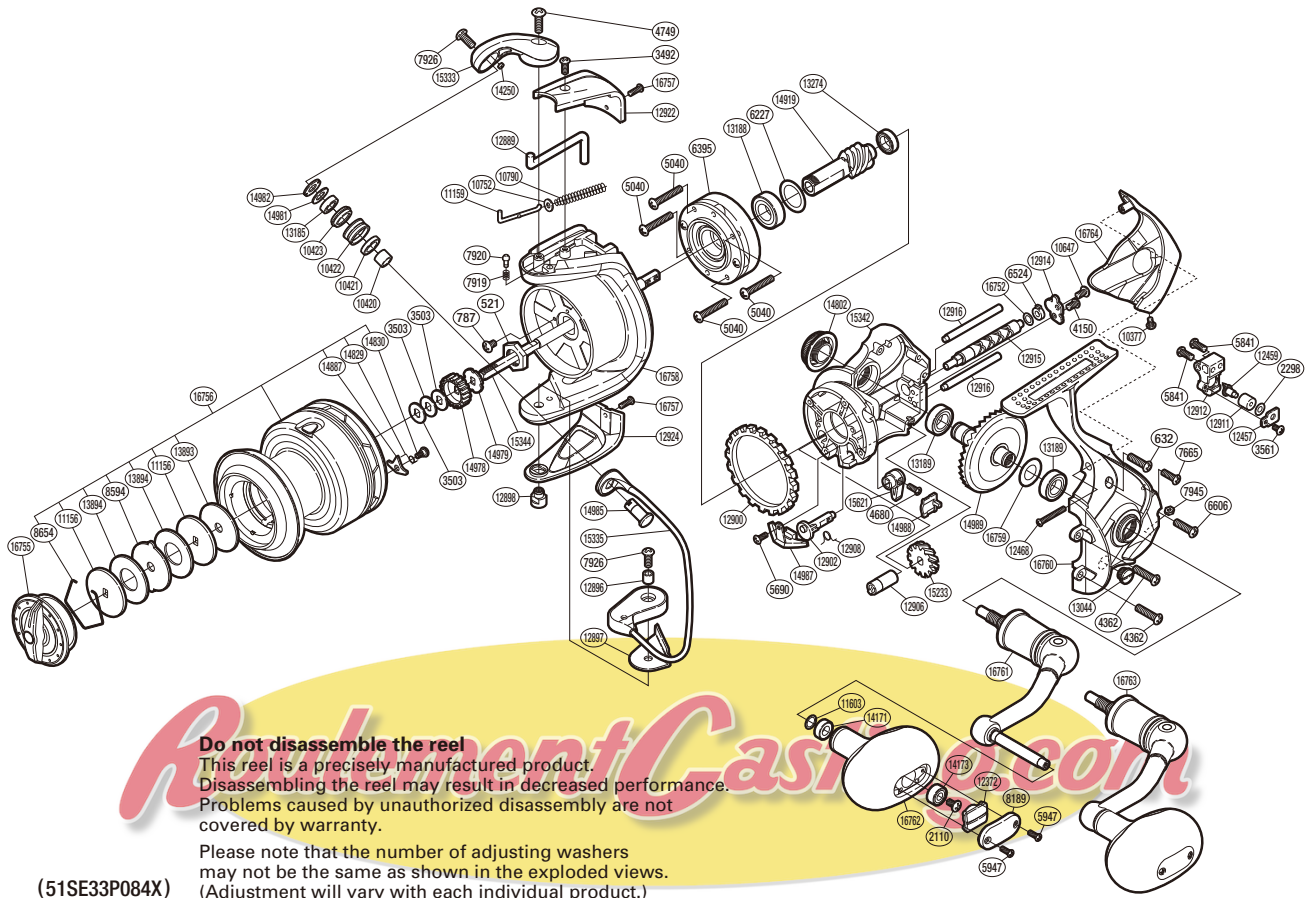

SHIMANO

BIOMASTER SA-RB

BIOSW-8000PG

Do not disassemble the reel
 This reel is a precisely manufactured product.
 Disassembling the reel may result in decreased performance.
 Problems caused by unauthorized disassembly are not covered by warranty.
 Please note that the number of adjusting washers may not be the same as shown in the exploded views.
 (Adjustment will vary with each individual product.)