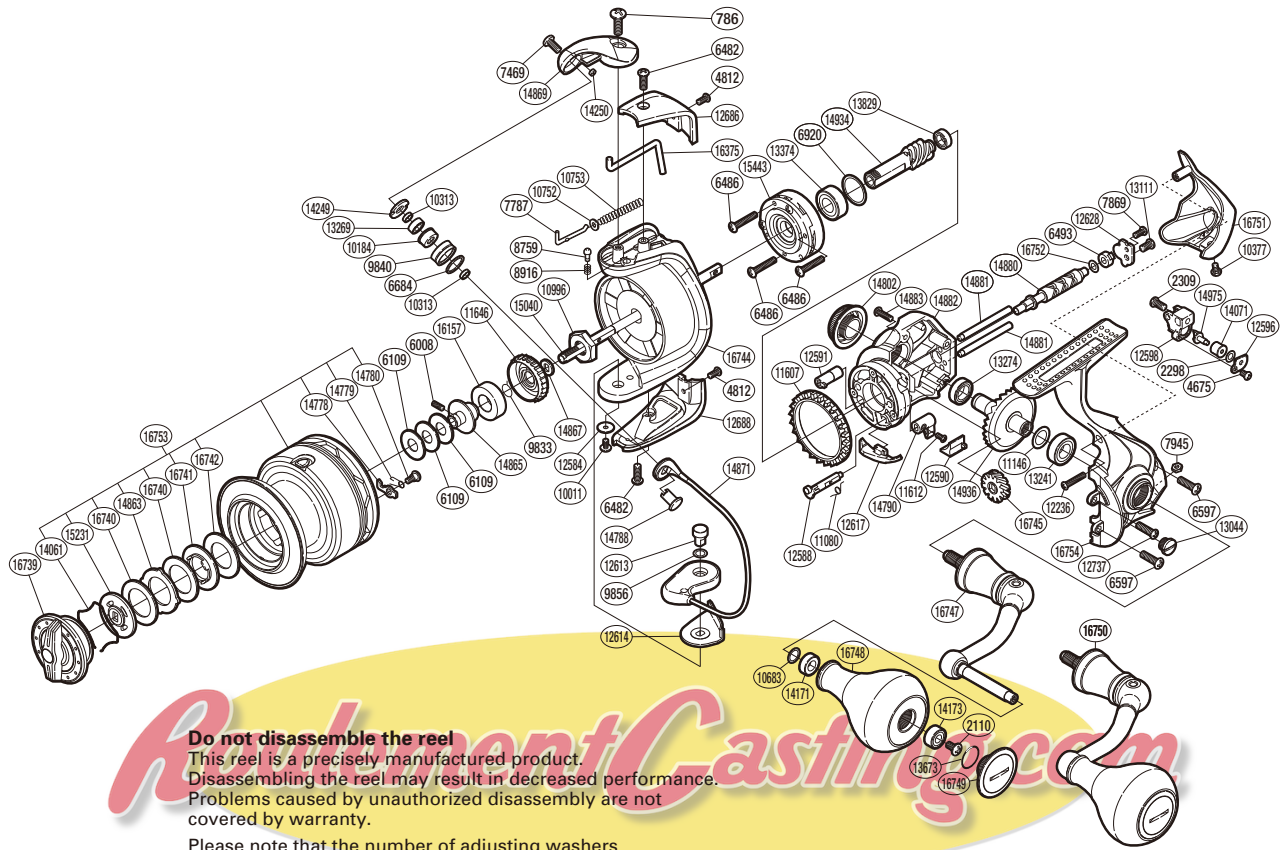

SHIMANO

BIOMASTER S A-RB

BIOSW-5000XG

Do not disassemble the reel
 This reel is a precisely manufactured product.
 Disassembling the reel may result in decreased performance.
 Problems caused by unauthorized disassembly are not covered by warranty.