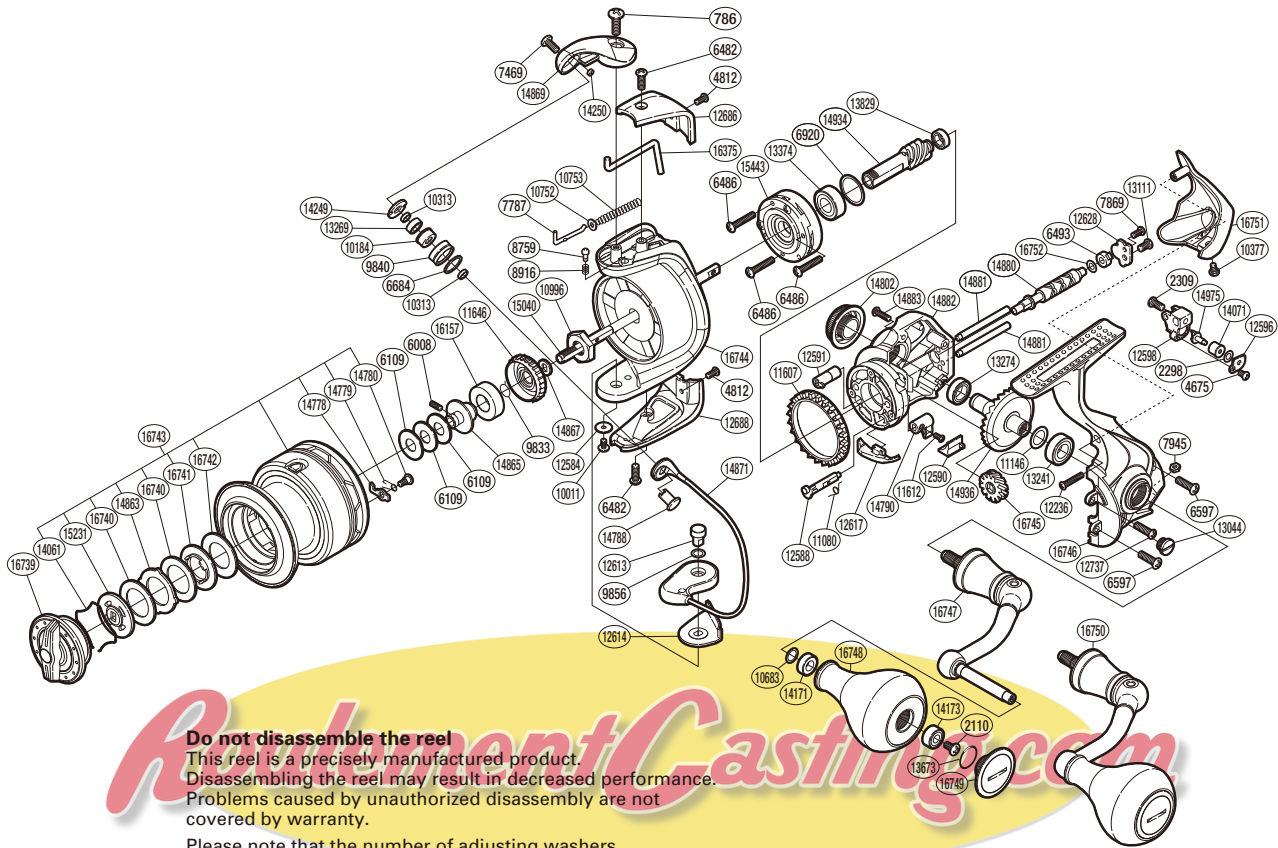

SHIMANO

BIOMASTER S A-RB

BIOSW-4000XG

Do not disassemble the reel
 This reel is a precisely manufactured product.
 Disassembling the reel may result in decreased performance.
 Problems caused by unauthorized disassembly are not covered by warranty.