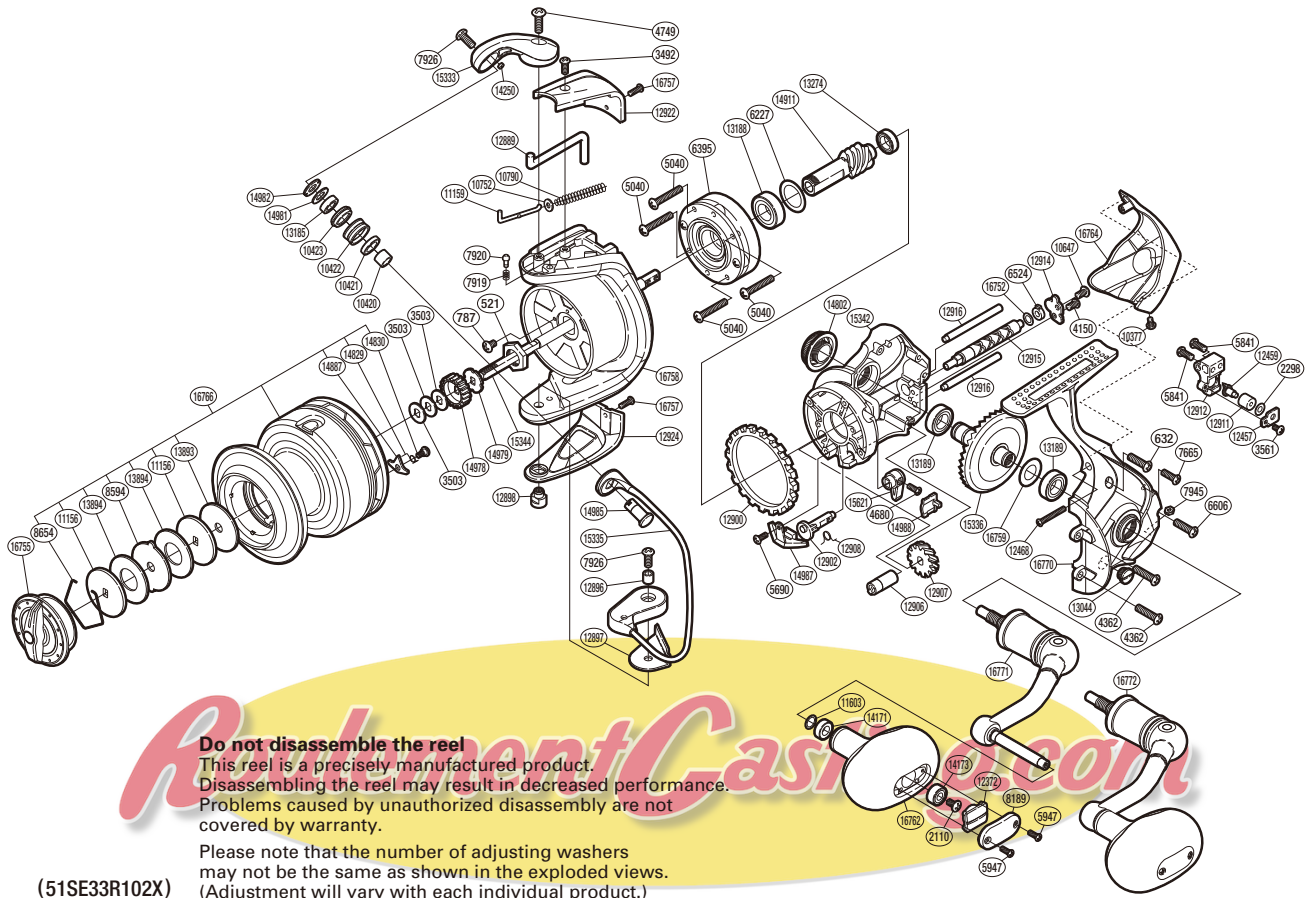

SHIMANO

BIOMASTER S A-RB

BIOSW-1000HG

Do not disassemble the reel
 This reel is a precisely manufactured product.
 Disassembling the reel may result in decreased performance.
 Problems caused by unauthorized disassembly are not covered by warranty.