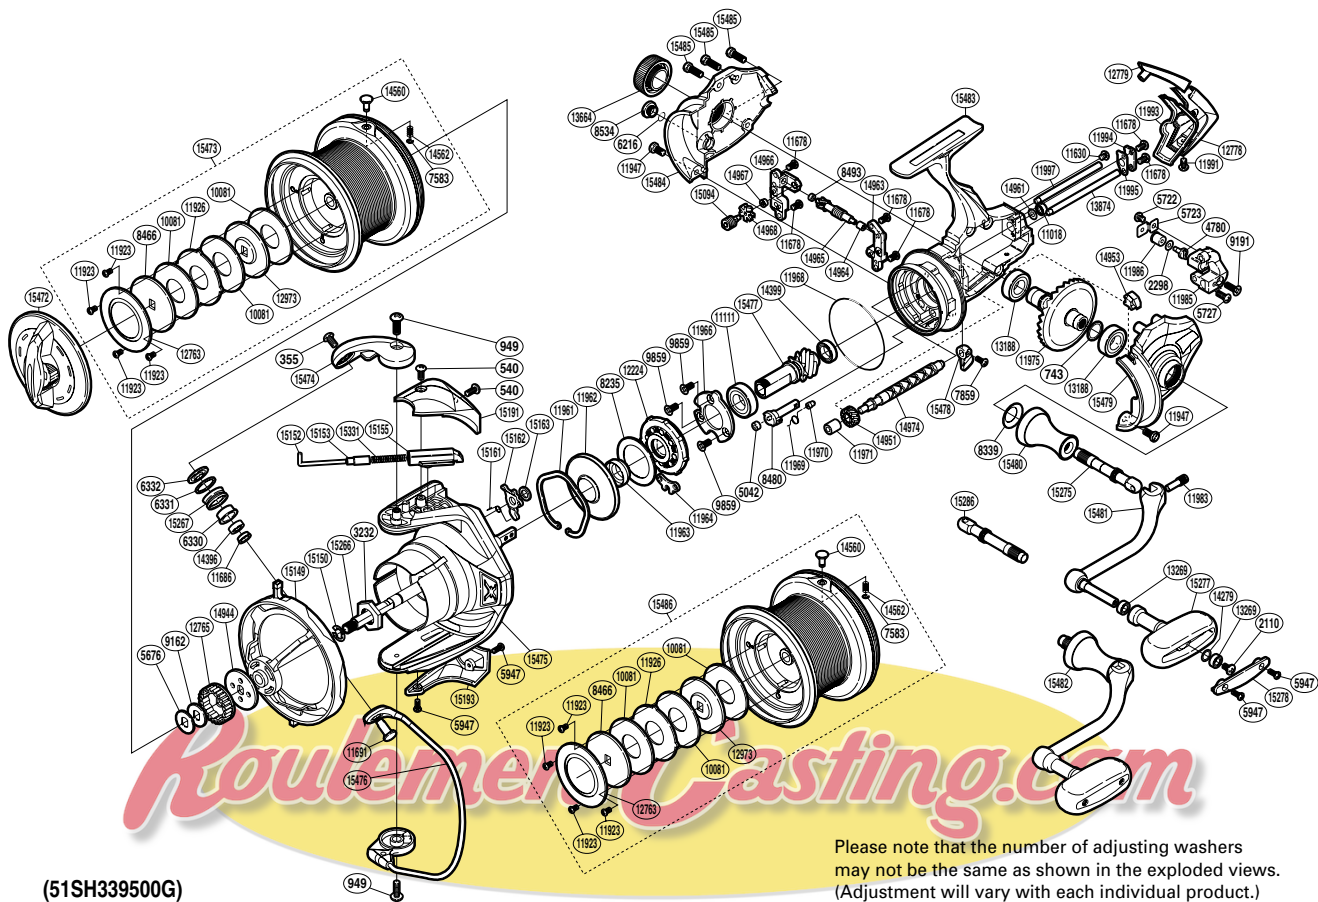

SHIMANO

AERO TECHNIUM MgS SA-RB

ARTCMGS-12000XTB

(51SH339500G)

Please note that the number of adjusting washers may not be the same as shown in the exploded views. (Adjustment will vary with each individual product.)