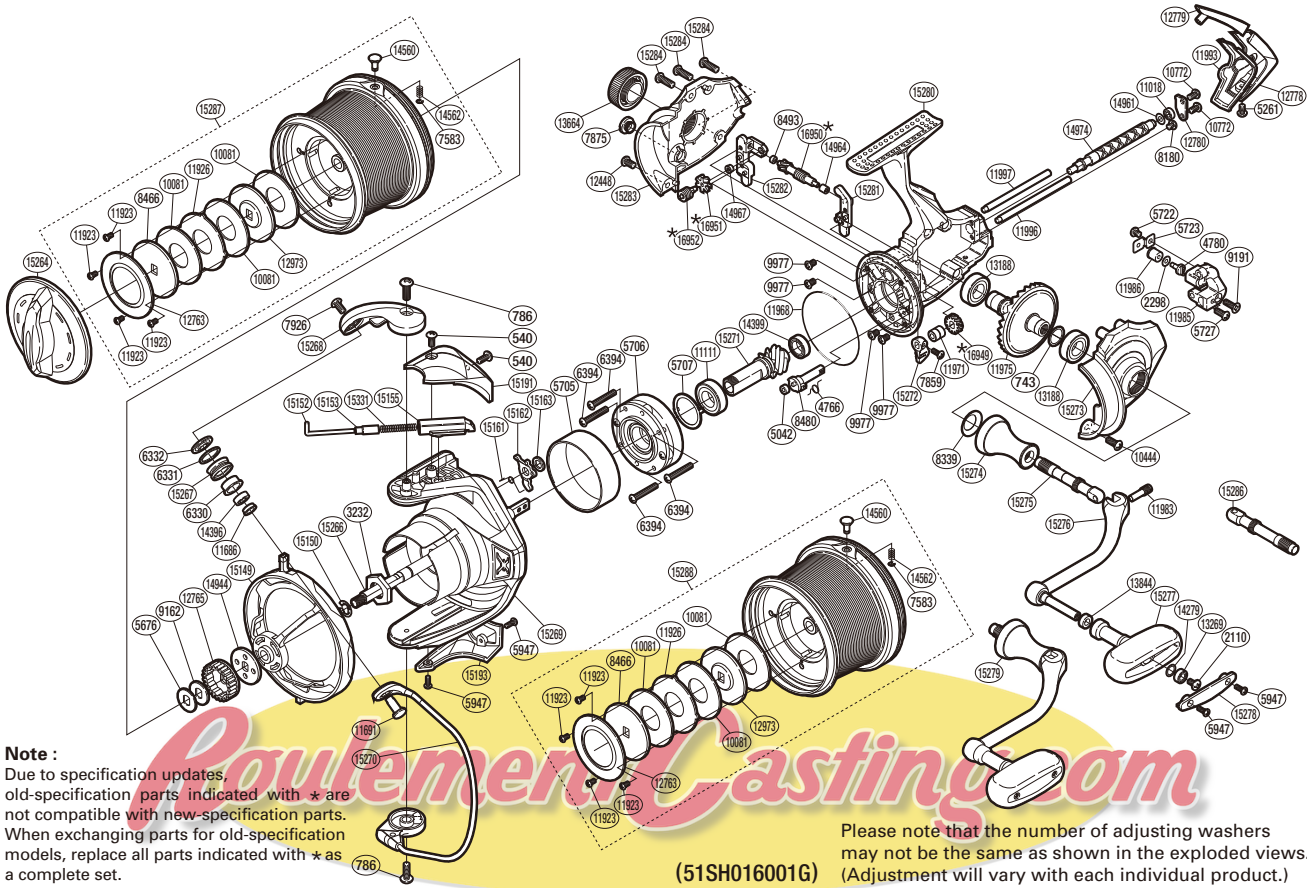

SHIMANO

AERO TECHNIUM 

AR TECH-6000XSC

Note :
Due to specification updates, old-specification parts indicated with * are not compatible with new-specification parts. When exchanging parts for old-specification models, replace all parts indicated with * as a complete set.