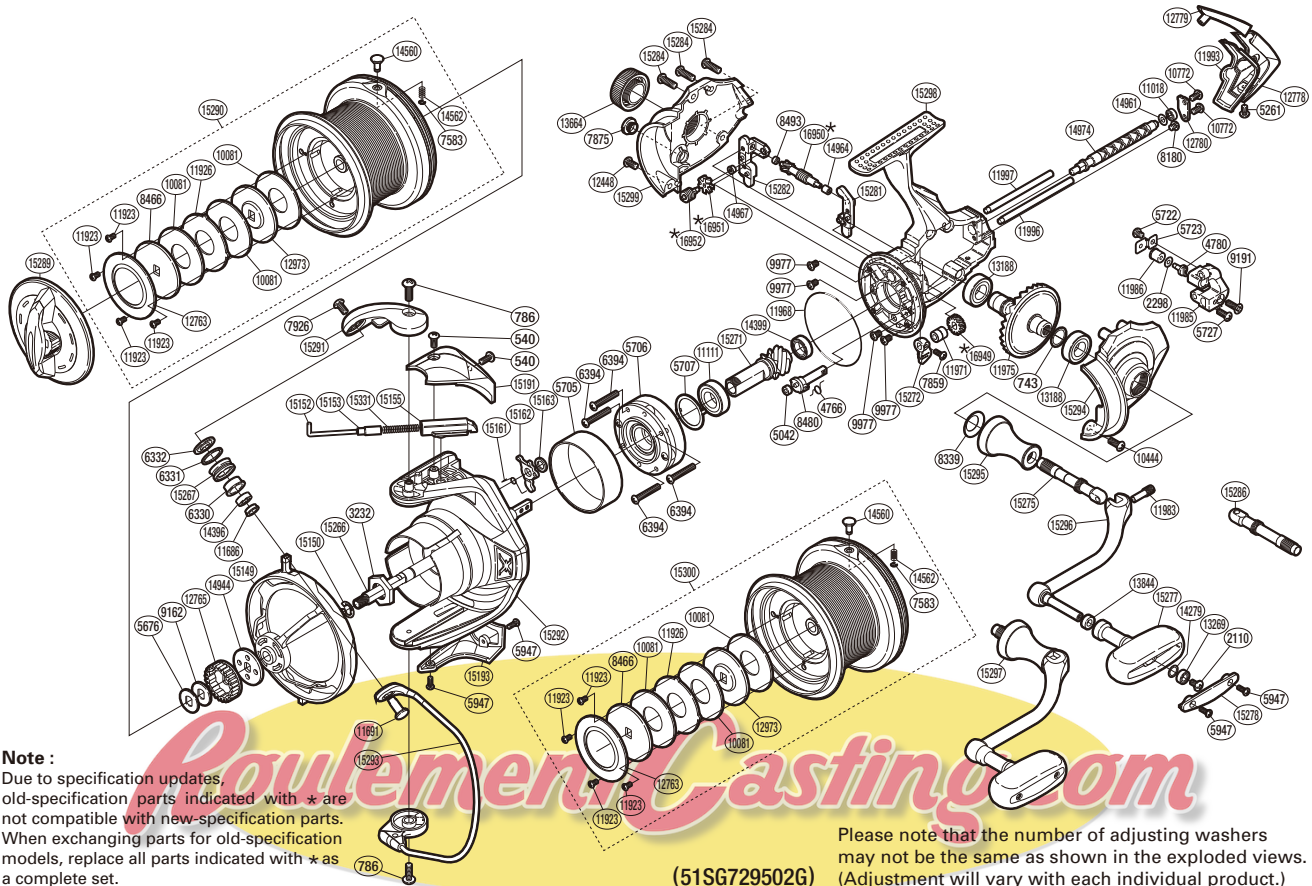

# SHIMANO

AERO TECHNIUM SA-RB

AR TECH-12000XTC

**Note :**

Due to specification updates, old-specification parts indicated with \* are not compatible with new-specification parts. When exchanging parts for old-specification models, replace all parts indicated with \* as a complete set.