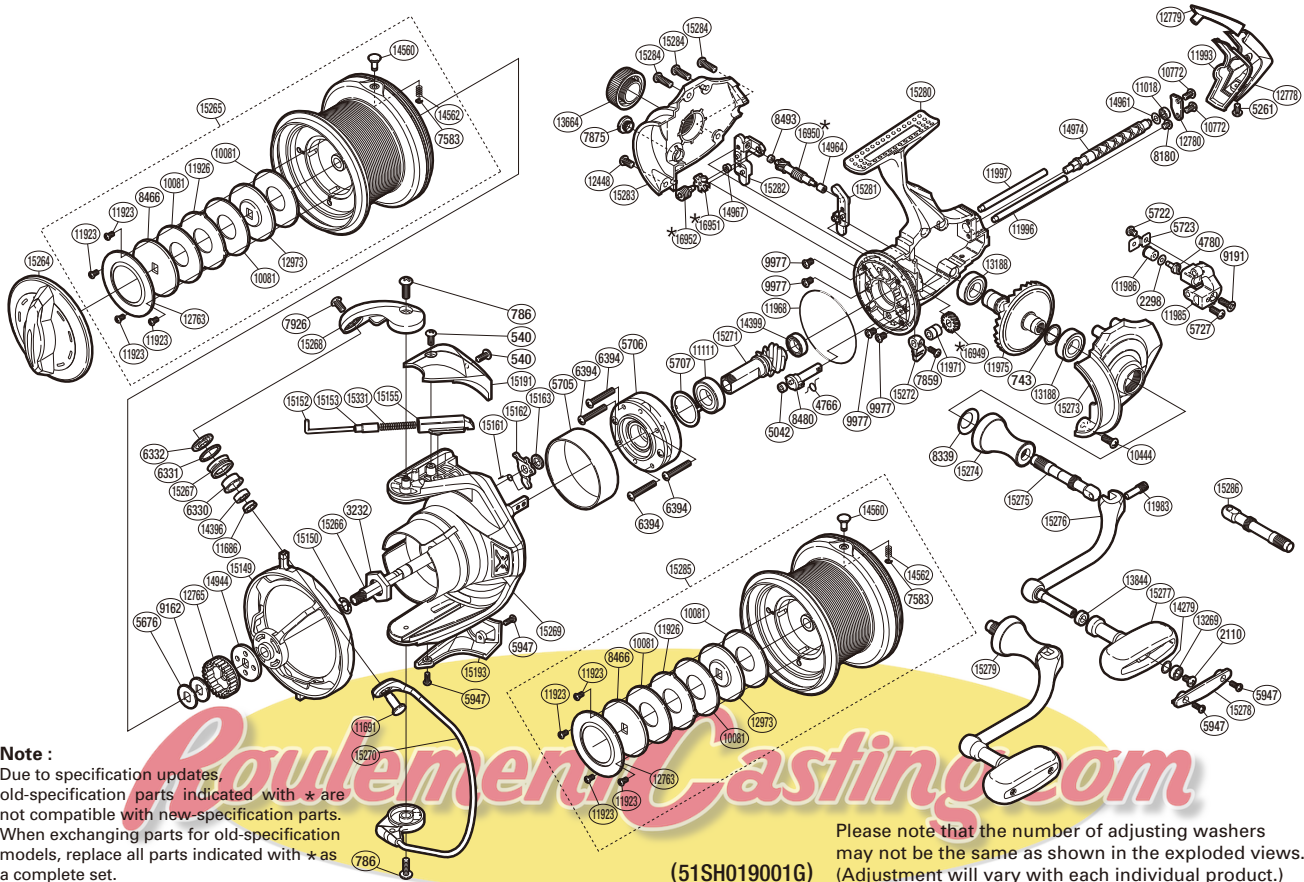

# SHIMANO

AERO TECHNIUM 

AR TECH-10000XSC

**Note :**

Due to specification updates, old-specification parts indicated with \* are not compatible with new-specification parts. When exchanging parts for old-specification models, replace all parts indicated with \* as a complete set.