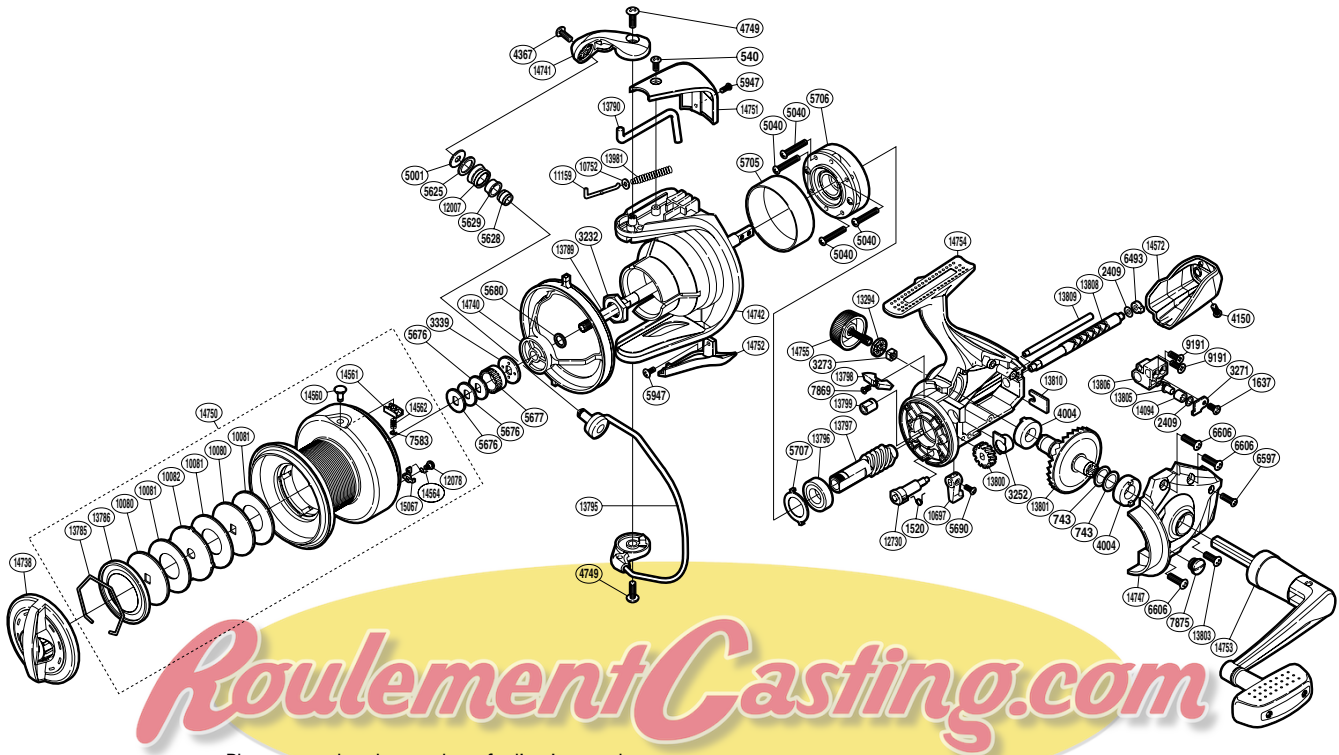

SHIMANO

AERLEX XTA

ALX-8000XTA

Please note that the number of adjusting washers may not be the same as shown in the exploded views. (Adjustment will vary with each individual product.)

(1SH198000G)

Part No.	Description	Part No.	Description	Part No.	Description
RD 0540	Screw	RD 6493	Worm Bushing (rear)	RD13801	Drive Gear
RD 0743	Washer	RD 6597	Screw	RD13803	Screw
RD 1520	Anti-Reverse Cam Spring	RD 6606	Screw	RD13805	Oscillating Pawl
RD 1637	Screw	RD 7583	E Lock	RD13806	Oscillating Slider
RD 2409	Spacer	RD 7869	Screw	RD13808	Worm Shaft
RD 3232	Rotor Nut	RD 7875	Oil Cap	RD13809	Oscillating Guide
RD 3252	Bushing	RD 9191	Screw	RD13810	Worm Shaft Retainer
RD 3271	Oscillating Pawl Cover	RD10080	Key Washer	RD13981	Bail Spring
RD 3273	Handle Screw Lock	RD10081	Drag Washer	RD14094	Oscillating Slider Bushing
RD 3339	Spool Support B	RD10082	Eared Washer	RD14560	Line Clip
RD 4004	Drive Gear Bushing	RD10697	Anti-Reverse Lever	RD14561	Line Clip Holder
RD 4150	Screw	RD10752	Bail Spring Guide A Support	RD14562	Line Clip Spring
RD 4367	Screw	RD11159	Bail Spring Guide A	RD14564	Drag Click Spring
RD 4749	Screw	RD12007	Line Roller	RD14572	Rear Protector
RD 5001	Line Roller Washer	RD12078	Screw	RD14738	Drag Knob
RD 5040	Screw	RD12730	Anti-Reverse Cam	RD14740	Line Safety Guard
RD 5625	Line Roller Spacer	RD13294	Handle Screw Lock Washer	RD14741	Bail Arm
RD 5628	Line Roller Collar	RD13785	Drag Washers Retainer	RD14742	Rotor
RD 5629	Line Roller Bushing	RD13786	Seal Plate	RD14747	Side Cover
RD 5676	Spool Washer	RD13789	Main Shaft	RD14750	Spool Assembly
RD 5677	Spool Support A	RD13790	Bail Trip Lever	RD14751	Bail Spring Cover
RD 5680	Spacer	RD13795	Bail Assembly	RD14752	Bail Hold Support Guard
RD 5690	Screw	RD13796	Ball Bearing	RD14753	Handle Assembly
RD 5705	Roller Clutch Ring	RD13797	Pinion Gear	RD14754	Body
RD 5706	Roller Clutch Assembly	RD13798	Bail Trip Strike	RD14755	Handle Screw Cap
RD 5707	Bearing Washer	RD13799	Worm Bushing (front)	RD15067	Drag Click
RD 5947	Screw	RD13800	Idle Gear		