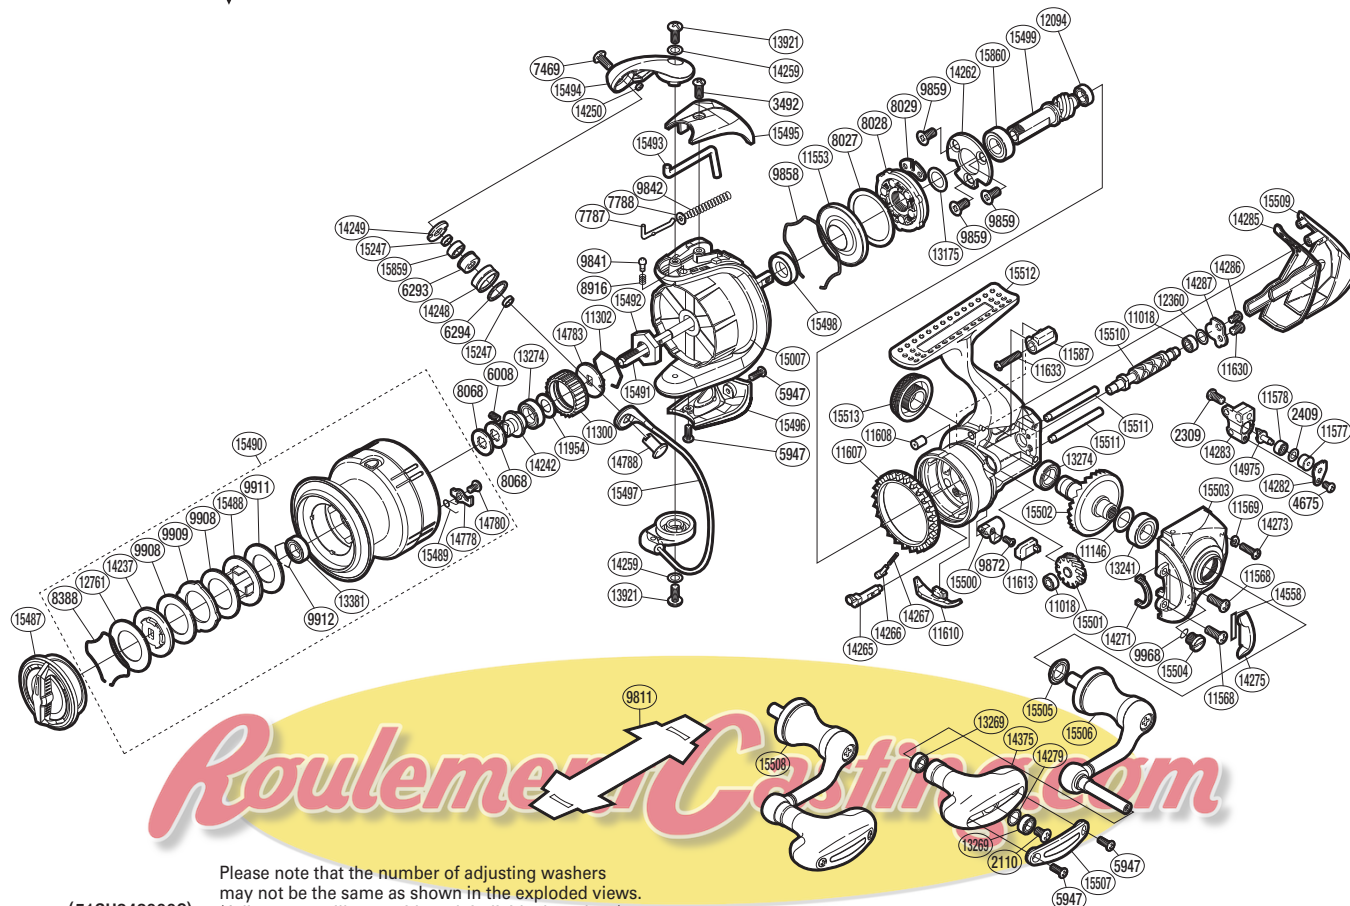

# SHIMANO

Vanquish S A-RB

VANQ-C3000F

Please note that the number of adjusting washers may not be the same as shown in the exploded views. (Adjustment will vary with each individual product.)

(51SH343000G)