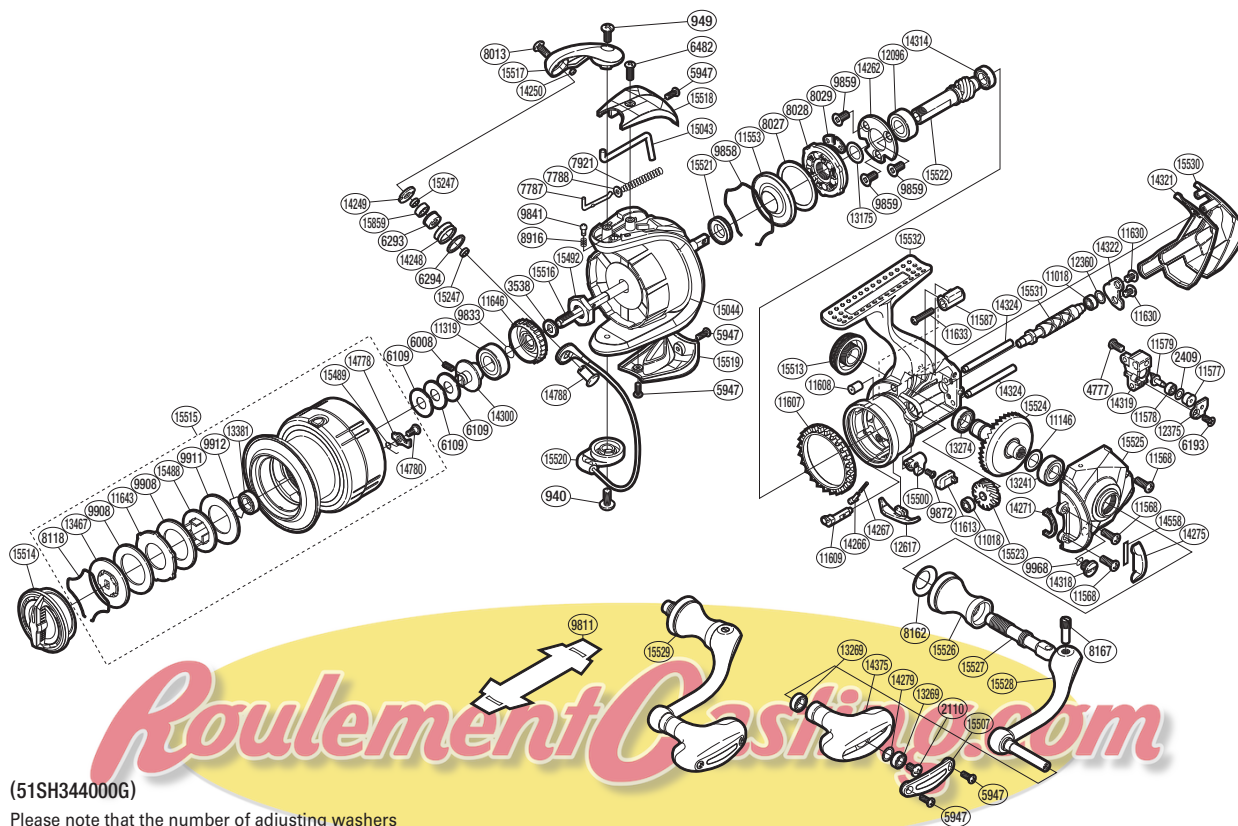

SHIMANO

Vanquish SA-RB

VANQ-4000F

(51SH344000G)

Please note that the number of adjusting washers may not be the same as shown in the exploded views. (Adjustment will vary with each individual product.)

Part No.	Description	Part No.	Description	Part No.	Description
RD 0940	Screw	RD11579	Oscillating Pawl ***	RD14788	Line Roller Support *
RD 0949	Screw ****	RD11587	Rear Protector Collar	RD15043	Bail Trip Lever
RD 2110	Screw	RD11607	Friction Ring	RD15044	Rotor
RD 2409	Spacer ***	RD11608	Body Flange Seal	RD15247	Bearing Spacer *
RD 3538	Spool Support	RD11609	Anti-Reverse Cam	RD15488	Key Washer
RD 4777	Screw	RD11613	Anti-Reverse Lever Cover	RD15489	Drag Click Spring
RD 5947	Screw	RD11630	Screw	RD15492	Rotor Nut
RD 6008	Set Screw	RD11633	Screw	RD15500	Anti-Reverse Lever
RD 6109	Spool Washer	RD11643	Eared Washer	RD15507	Handle Knob I.D. Plate
RD 6193	Screw	RD11646	Drag Click Ratchet	RD15513	Handle Screw Cap
RD 6293	Line Roller Bushing *	RD12096	Ball Bearing *****	RD15514	Drag Knob
RD 6294	Line Roller Spacer *	RD12360	Washer ***	RD15515	Spool Assembly
RD 6482	Screw	RD12375	Oscillating Pawl Cover	RD15516	Main Shaft
RD 7787	Bail Spring Guide A ****	RD12617	Bail Trip Strike	RD15517	Bail Arm
RD 7788	Spring Guide A Support ****	RD13175	Washer	RD15518	Bail Spring Cover
RD 7921	Bail Spring ****	RD13241	Ball Bearing *****	RD15519	Bail Hold Support Guard
RD 8013	Screw *	RD13269	Ball Bearing *****	RD15520	Bail Assembly
RD 8027	Roller Clutch Outer Spacer	RD13274	Ball Bearing *****	RD15521	Rotor Ring
RD 8028	Roller Clutch Assembly	RD13381	Ball Bearing	RD15522	Pinion Gear **
RD 8029	Clutch Insole	RD13467	Key Washer	RD15523	Idle Gear **
RD 8118	Drag Washers Retainer	RD14248	Line Roller *	RD15524	Drive Gear **
RD 8162	Handle Shaft Seal	RD14249	Line Roller Plate *	RD15525	Side Cover
RD 8167	Handle Shaft Screw	RD14250	Line Roller Oil Cap	RD15526	Handle Shaft Cover
RD 8916	Click Spring ****	RD14262	Bearing Retainer	RD15527	Handle Shaft
RD 9833	Ratchet Spring	RD14266	Spring Guide	RD15528	Handle Shank Assembly
RD 9841	Click Pin ****	RD14267	Anti-Reverse Cam Spring	RD15529	Handle Assembly
RD 9858	Roller Clutch Water Proof Retainer	RD14271	Flange Water Proof	RD15530	Rear Protector
RD 9859	Screw	RD14275	Friction Ring Spacer	RD15531	Worm Shaft ***
RD 9872	Screw	RD14279	Washer	RD15532	Body
RD 9908	Drag Washer	RD14300	Bearing Bushing	RD15859	Ball Bearing *
RD 9911	Drag Washer	RD14314	Ball Bearing *****		
RD 9912	Bearing Retainer	RD14318	Oil Cap	RD 9811	Reel Seat Spacer (accessory)
RD 9968	O Ring	RD14319	Oscillating Slider		
RD11018	Ball Bearing ***	RD14321	Rear Shield		
RD11146	Washer **/*****	RD14322	Worm Shaft Retainer		
RD11319	Ball Bearing	RD14324	Oscillating Guide	PK 0408	Line Roller Set *
RD11553	Roller Clutch Water Proof	RD14375	Handle Knob	PK 0108	Gear Set ***
RD11568	Screw	RD14558	Friction Ring Spacer Sheet (adjustment)	PK 0109	Oscillation Set ***
RD11577	Oscillating Slider Bushing ***	RD14778	Drag Click	PK 0110	Bail Spring Set ****
RD11578	Ball Bearing ***	RD14780	Screw	PK 0428	Bearing Set *****