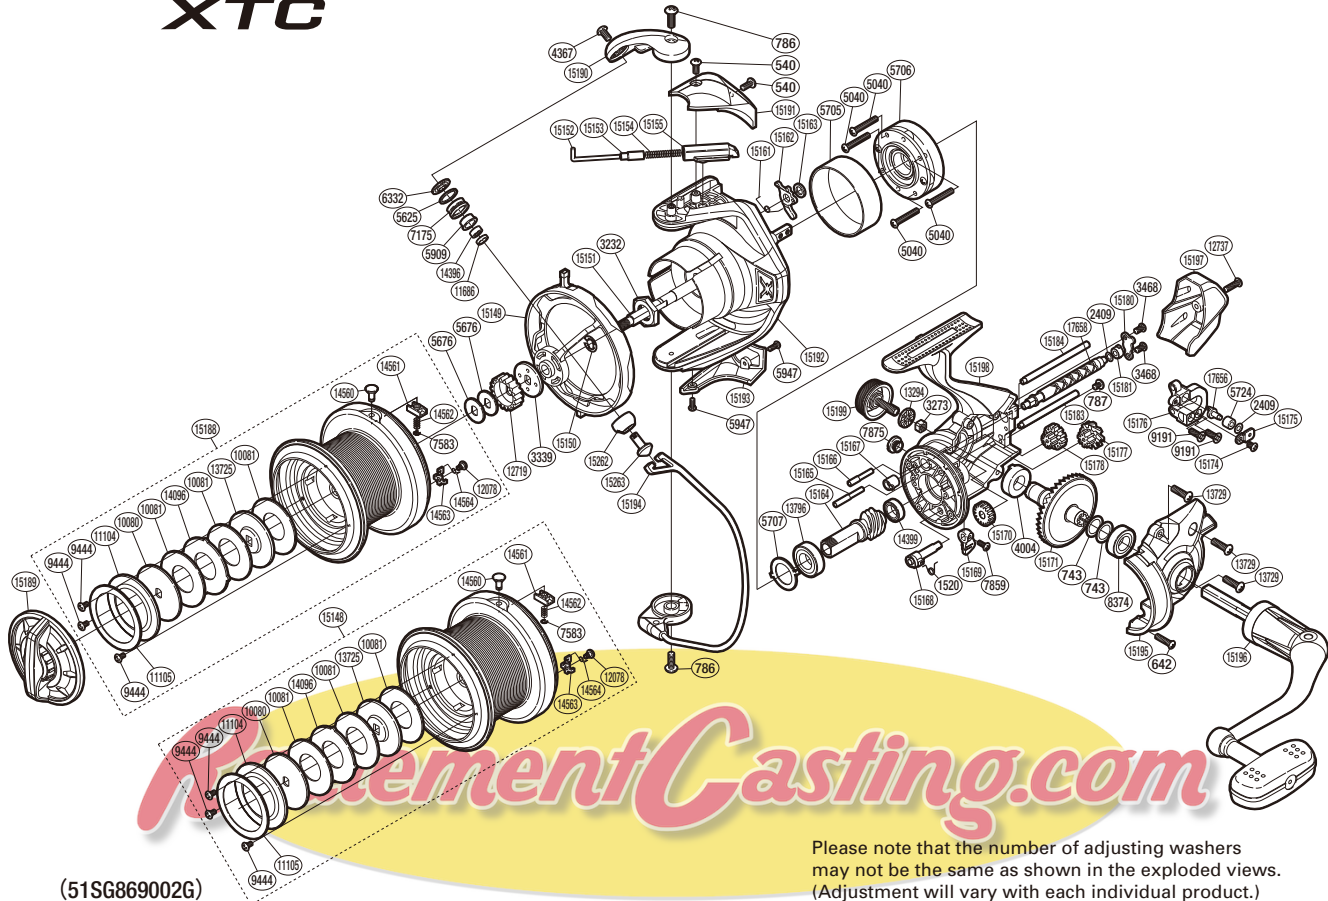

SHIMANO

ULTEGRA XTC

S A-RB

UL-14000XTC

Please note that the number of adjusting washers may not be the same as shown in the exploded views. (Adjustment will vary with each individual product.)

(51SG869002G)