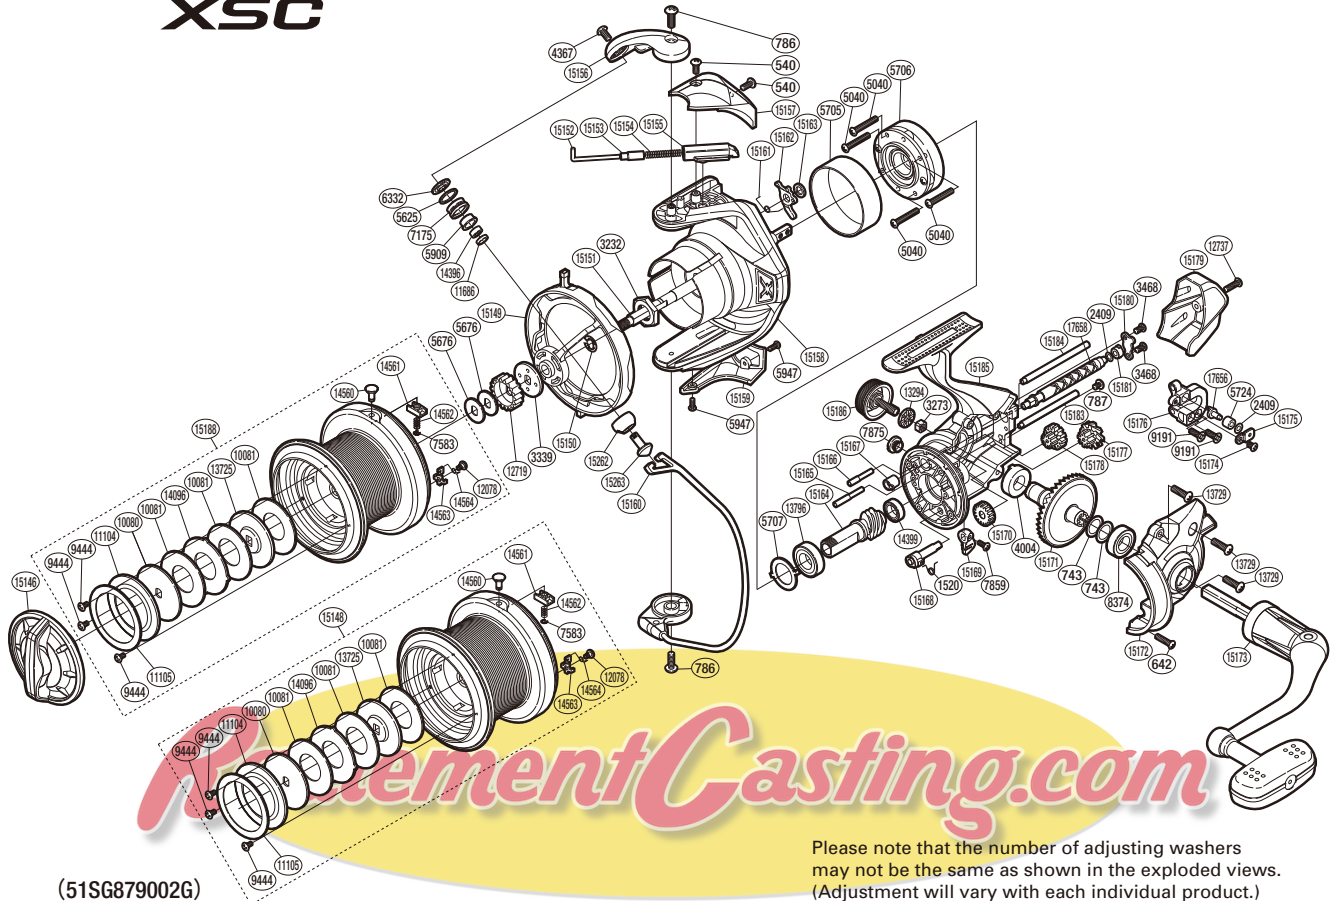

## ULTEGRA XSC

S A-RB

UL-14000XSC

Please note that the number of adjusting washers may not be the same as shown in the exploded views. (Adjustment will vary with each individual product.)

(51SG879002G)

Part No.	Description	Part No.	Description	Part No.	Description
RD 0540	Screw	RD11686	Bearing Spacer *	RD15166	Idle Gear C Shaft
RD 0642	Screw	RD12078	Screw *****	RD15167	Worm Bushing (front) ***
RD 0743	Washer **	RD12719	Spool Support A	RD15168	Anti-Reverse Cam
RD 0786	Screw ****	RD12737	Screw	RD15169	Anti-Reverse Lever
RD 0787	Screw	RD13294	Handle Screw Lock Washer	RD15170	Idle Gear **
RD 1520	Anti-Reverse Cam Spring	RD13725	Key Washer	RD15171	Drive Gear **
RD 2409	Spacer ***	RD13729	Screw	RD15172	Side Cover
RD 3232	Rotor Nut	RD13796	Ball Bearing *****	RD15173	Handle Assembly
RD 3273	Handle Screw Lock	RD14096	Eared Washer	RD15174	Screw
RD 3339	Spool Support B	RD14399	Ball Bearing *	RD15175	Oscillating Pawl Cover
RD 3468	Screw	RD14399	Ball Bearing *****	RD15176	Oscillating Slider
RD 4004	Drive Gear Bushing *****	RD14560	Line Clip	RD15177	Idle Gear B **
RD 4367	Screw *	RD14561	Line Clip Holder	RD15178	Idle Gear C **
RD 5040	Screw	RD14562	Line Clip Spring	RD15179	Rear Protector
RD 5625	Line Roller Spacer *	RD14563	Drag Click *****	RD15180	Worm Shaft Retainer
RD 5676	Spool Washer	RD14564	Drag Click Spring *****	RD15181	Worm Bushing (rear) ***
RD 5705	Roller Clutch Ring	RD15146	Drag Knob	RD15183	Oscillating Guide A
RD 5706	Roller Clutch Assembly	RD15149	Line Safety Guard	RD15184	Oscillating Guide B
RD 5707	Bearing Washer	RD15150	E Lock	RD15185	Body
RD 5724	Oscillating Slider Bushing ***	RD15151	Main Shaft	RD15186	Handle Screw Cap
RD 5909	Line Roller Bushing *	RD15152	Bail Spring Guide A ****	RD15188	Spool Assembly
RD 5947	Screw	RD15153	Bail Spring Guide A Support ****	RD15262	Line Roller Support Cover
RD 6332	Line Roller Washer *	RD15154	Bail Spring *****	RD15263	Line Roller Support *
RD 7175	Line Roller *	RD15155	Bail Spring Guide B ****	RD17656	Oscillating Pawl ***
RD 7583	E Lock	RD15156	Bail Arm	RD17658	Worm Shaft ***
RD 7859	Screw	RD15157	Bail Spring Cover		
RD 7875	Oil Cap	RD15158	Rotor	RD15148	Spare Spool Assembly
RD 8374	Ball Bearing *****	RD15159	Bail Hold Support Guard		
RD 9191	Screw	RD15160	Bail Assembly	PK 0118	Line Roller Set *
RD 9444	Screw	RD15161	Lever Spring	PK 0119	Gear Set **
RD10080	Key Washer	RD15162	Bail Trip Lever	PK 0359	Oscillation Set ****
RD10081	Drag Washer	RD15163	Washer	PK 0121	Bail Spring Set *****
RD11104	Seal Plate A	RD15164	Pinion Gear **	PK 0270	Bearing Set *****
RD11105	Seal Plate B	RD15165	Idle Gear B Shaft	PK 0062	Drag Clicker Set *****