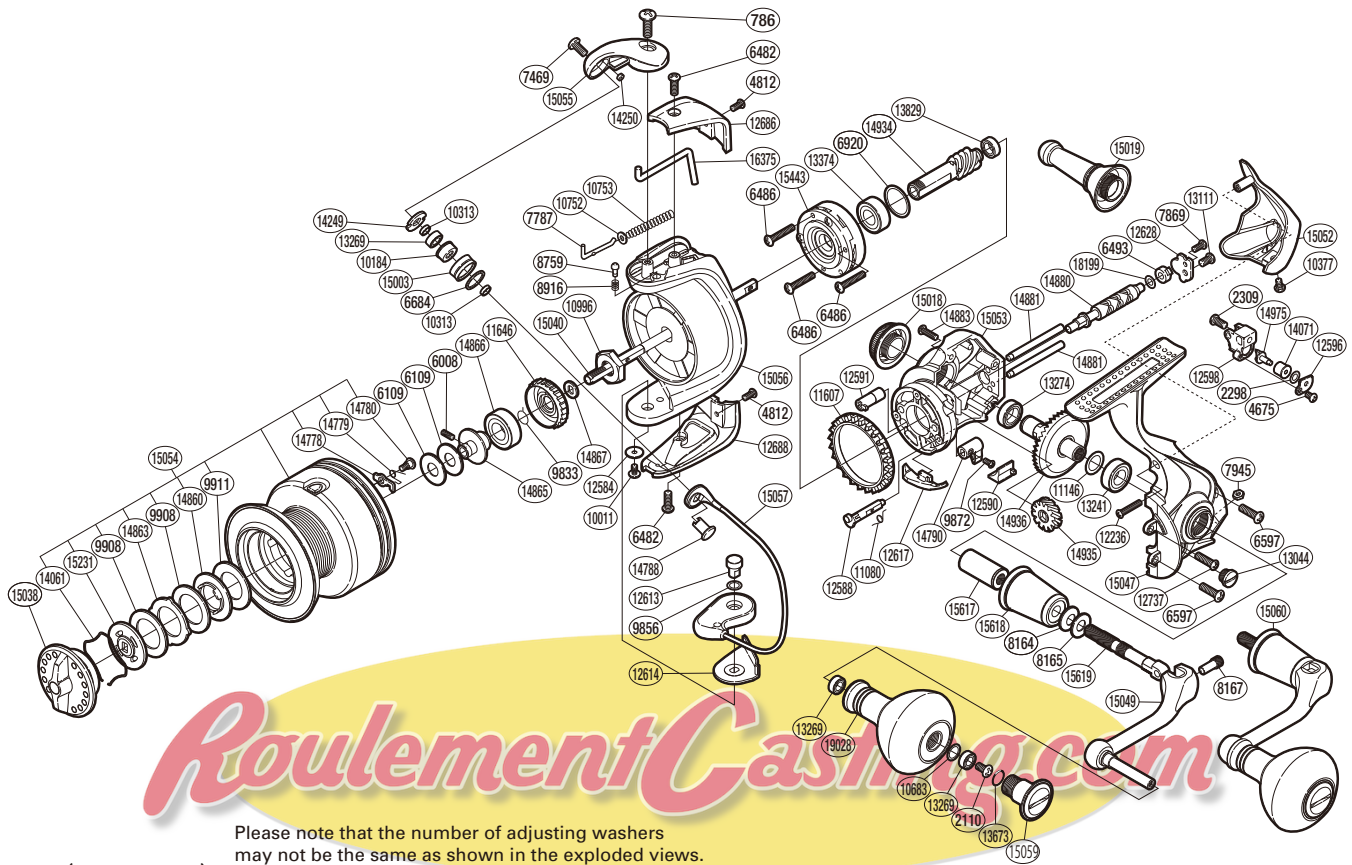

# SHIMANO

SUSTAIN SA-RB

SA-5000FG

Please note that the number of adjusting washers may not be the same as shown in the exploded views. (Adjustment will vary with each individual product.)

(51SE575006U)

Part No.	Description	Part No.	Description	Part No.	Description
RD 0786	Screw	RD11080	Anti-Reverse Cam Spring	RD14863	Eared Washer
RD 2110	Screw	RD11146	Washer	RD14865	Bearing Bushing
RD 2298	Spacer	RD11607	Friction Ring	RD14866	Ball Bearing
RD 2309	Screw	RD11646	Drag Click Ratchet	RD14867	Spool Support
RD 4675	Screw	RD12236	Screw	RD14880	Worm Shaft
RD 4812	Screw	RD12584	Washer	RD14881	Oscillating Guide
RD 6008	Set Screw	RD12588	Anti-Reverse Cam	RD14883	Screw
RD 6109	Spool Washer	RD12590	Anti-Reverse Lever Cover	RD14934	Pinion Gear
RD 6482	Screw	RD12591	Worm Bushing (front)	RD14935	Idle Gear
RD 6486	Screw	RD12596	Oscillating Pawl Cover	RD14936	Drive Gear
RD 6493	Worm Bushing (rear)	RD12598	Oscillating Slider	RD14975	Oscillating Pawl
RD 6597	Screw	RD12613	Bail Hold Support Shaft	RD15003	Line Roller
RD 6684	Line Roller Spacer	RD12614	Bail Hold Support Spacer	RD15018	Handle Screw Cap
RD 6920	Spacer	RD12617	Bail Trip Strike	RD15038	Drag Knob
RD 7469	Screw	RD12628	Worm Shaft Retainer	RD15040	Main Shaft
RD 7787	Bail Spring Guide A	RD12686	Bail Spring Cover	RD15047	Side Cover
RD 7869	Screw	RD12688	Bail Hold Support Guard	RD15049	Handle Shank Assembly
RD 7945	Nut	RD12737	Screw	RD15052	Rear Protector
RD 8164	Coned Disc Spring	RD13044	Oil Cap	RD15053	Body
RD 8165	Large Handle Shank Washer	RD13111	Screw	RD15054	Spool Assembly
RD 8167	Handle Shaft Screw	RD13241	Ball Bearing	RD15055	Bail Arm
RD 8759	Click Pin	RD13269	Ball Bearing	RD15056	Rotor
RD 8916	Click Spring	RD13274	Ball Bearing	RD15057	Bail Assembly
RD 9833	Ratchet Spring	RD13374	Ball Bearing	RD15059	Handle Knob Seal
RD 9856	Washer	RD13673	O Ring	RD15060	Handle Assembly
RD 9872	Screw	RD13829	Ball Bearing	RD15231	Key Washer
RD 9908	Drag Washer	RD14061	Drag Washers Retainer	RD15443	Roller Clutch Assembly
RD 9911	Drag Washer	RD14071	Oscillating Slider Bushing	RD15617	Handle Shaft Cover B
RD10011	Screw	RD14249	Line Roller Plate	RD15618	Handle Shaft Cover A
RD10184	Line Roller Bushing	RD14250	Line Roller Oil Cap	RD15619	Handle Shaft
RD10313	Bearing Spacer	RD14778	Drag Click	RD16375	Bail Trip Lever
RD10377	Screw	RD14779	Drag Click Spring	RD18199	Washer
RD10683	Washer	RD14780	Screw	RD19028	Handle Knob
RD10752	Bail Spring Guide A Support	RD14788	Line Roller Support		
RD10753	Bail Spring	RD14790	Anti-Reverse Lever		
RD10996	Rotor Nut	RD14860	Key Washer	RD15019	Reel Stand (accessory)