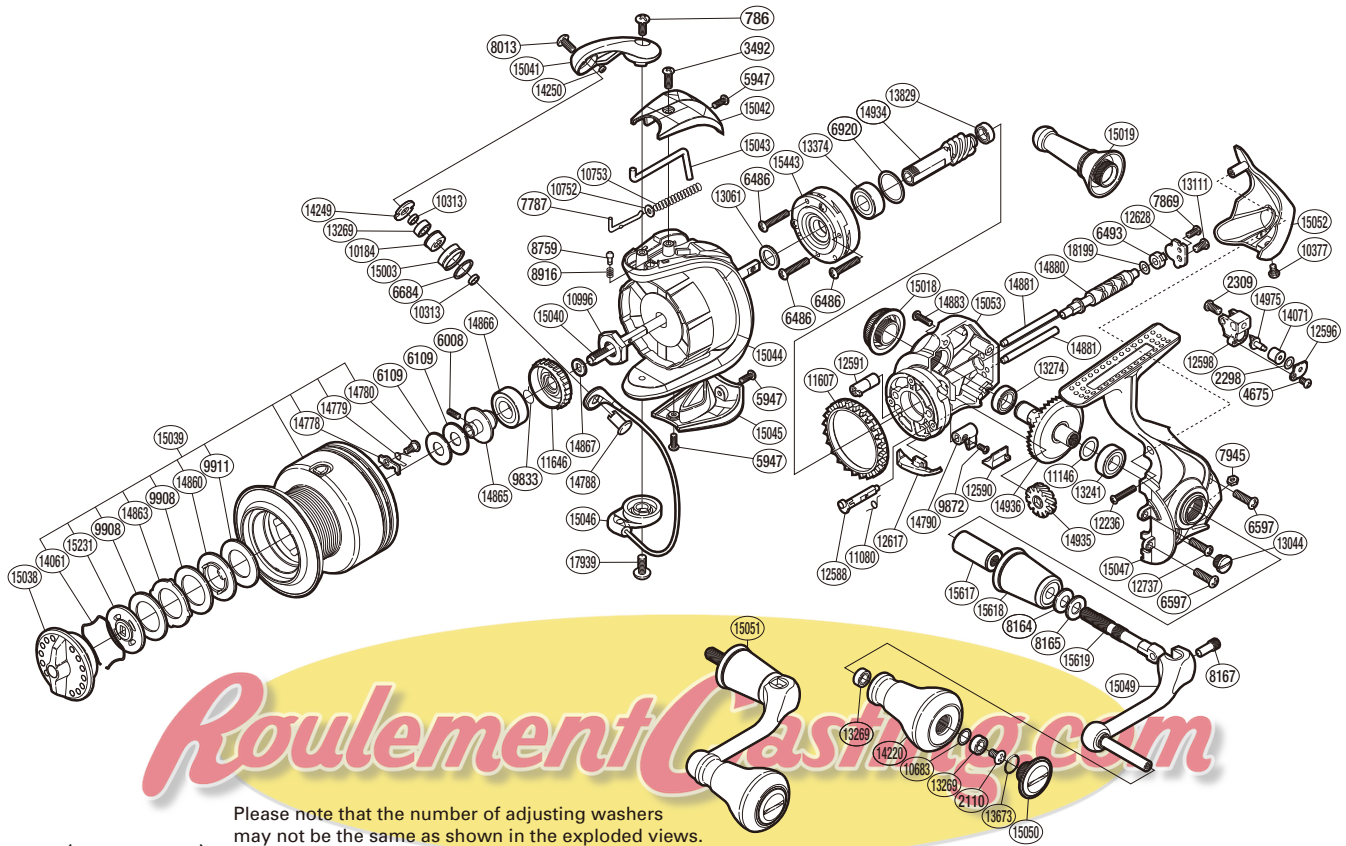

## SA-4000FG

Please note that the number of adjusting washers may not be the same as shown in the exploded views. (Adjustment will vary with each individual product.)

(51SE574006U)

Part No.	Description	Part No.	Description	Part No.	Description
RD 0786	Screw	RD11146	Washer	RD14867	Spool Support
RD 2110	Screw	RD11607	Friction Ring	RD14880	Worm Shaft
RD 2298	Spacer	RD11646	Drag Click Ratchet	RD14881	Oscillating Guide
RD 2309	Screw	RD12236	Screw	RD14883	Screw
RD 3492	Screw	RD12588	Anti-Reverse Cam	RD14934	Pinion Gear
RD 4675	Screw	RD12590	Anti-Reverse Lever Cover	RD14935	Idle Gear
RD 5947	Screw	RD12591	Worm Bushing (front)	RD14936	Drive Gear
RD 6008	Set Screw	RD12596	Oscillating Pawl Cover	RD14975	Oscillating Pawl
RD 6109	Spool Washer	RD12598	Oscillating Slider	RD15003	Line Roller
RD 6486	Screw	RD12617	Bail Trip Strike	RD15018	Handle Screw Cap
RD 6493	Worm Bushing (rear)	RD12628	Worm Shaft Retainer	RD15038	Drag Knob
RD 6597	Screw	RD12737	Screw	RD15039	Spool Assembly
RD 6684	Line Roller Spacer	RD13044	Oil Cap	RD15040	Main Shaft
RD 6920	Spacer	RD13061	Washer	RD15041	Bail Arm
RD 7787	Bail Spring Guide A	RD13111	Screw	RD15042	Bail Spring Cover
RD 7869	Screw	RD13241	Ball Bearing	RD15043	Bail Trip Lever
RD 7945	Nut	RD13269	Ball Bearing	RD15044	Rotor
RD 8013	Screw	RD13274	Ball Bearing	RD15045	Bail Hold Support Guard
RD 8164	Coned Disc Spring	RD13374	Ball Bearing	RD15046	Bail Assembly
RD 8165	Large Handle Shank Washer	RD13673	O Ring	RD15047	Side Cover
RD 8167	Handle Shaft Screw	RD13829	Ball Bearing	RD15049	Handle Shank Assembly
RD 8759	Click Pin	RD14061	Drag Washers Retainer	RD15050	Handle Knob Seal
RD 8916	Click Spring	RD14071	Oscillating Slider Bushing	RD15051	Handle Assembly
RD 9833	Ratchet Spring	RD14220	Handle Knob	RD15052	Rear Protector
RD 9872	Screw	RD14249	Line Roller Plate	RD15053	Body
RD 9908	Drag Washer	RD14250	Line Roller Oil Cap	RD15231	Key Washer
RD 9911	Drag Washer	RD14778	Drag Click	RD15443	Roller Clutch Assembly
RD10184	Line Roller Bushing	RD14779	Drag Click Spring	RD15617	Handle Shaft Cover B
RD10313	Bearing Spacer	RD14780	Screw	RD15618	Handle Shaft Cover A
RD10377	Screw	RD14788	Line Roller Support	RD15619	Handle Shaft
RD10683	Washer	RD14790	Anti-Reverse Lever	RD17939	Screw
RD10752	Bail Spring Guide A Support	RD14860	Key Washer	RD18199	Washer
RD10753	Bail Spring	RD14863	Eared Washer		
RD10996	Rotor Nut	RD14865	Bearing Bushing		
RD11080	Anti-Reverse Cam Spring	RD14866	Ball Bearing	RD15019	Reel Stand (accessory)