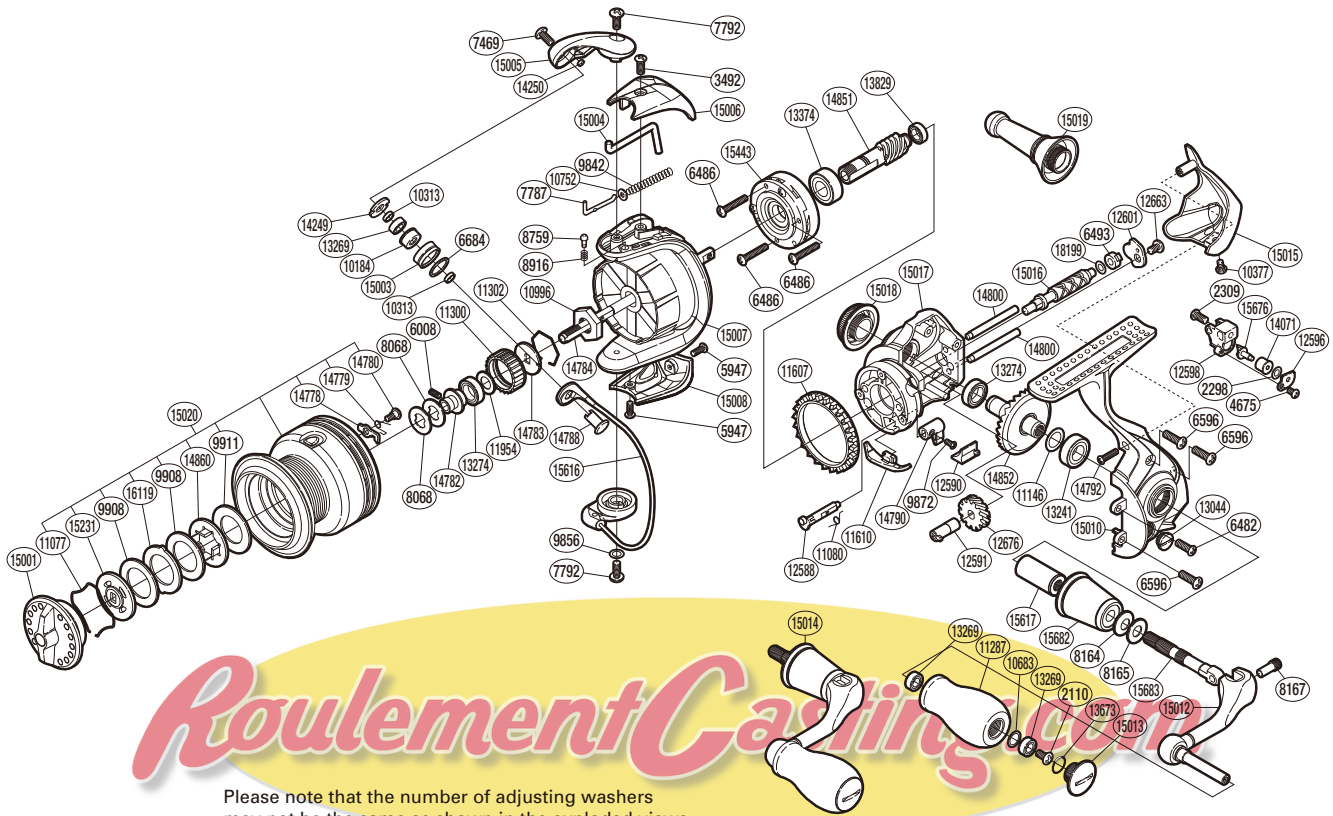

SHIMANO

SUSTAIN S A-RB

SA-3000FG

Please note that the number of adjusting washers may not be the same as shown in the exploded views. (Adjustment will vary with each individual product.)

(51SE573006U)

Part No.	Description	Part No.	Description	Part No.	Description
RD 2110	Screw	RD11080	Anti-Reverse Cam Spring	RD14790	Anti-Reverse Lever
RD 2298	Spacer	RD11146	Washer	RD14792	Screw
RD 2309	Screw	RD11287	Handle Knob	RD14800	Oscillating Guide
RD 3492	Screw	RD11300	Drag Click Ratchet	RD14851	Pinion Gear
RD 4675	Screw	RD11302	Ratchet Spring	RD14852	Drive Gear
RD 5947	Screw	RD11607	Friction Ring	RD14860	Key Washer
RD 6008	Set Screw	RD11610	Bail Trip Strike	RD15001	Drag Knob
RD 6482	Screw	RD11954	Washer	RD15003	Line Roller
RD 6486	Screw	RD12588	Anti-Reverse Cam	RD15004	Bail Trip Lever
RD 6493	Worm Bushing (rear)	RD12590	Anti-Reverse Lever Cover	RD15005	Bail Arm
RD 6596	Screw	RD12591	Worm Bushing (front)	RD15006	Bail Spring Cover
RD 6684	Line Roller Spacer	RD12596	Oscillating Pawl Cover	RD15007	Rotor
RD 7469	Screw	RD12598	Oscillating Slider	RD15008	Bail Hold Support Guard
RD 7787	Bail Spring Guide A	RD12601	Worm Shaft Retainer	RD15010	Side Cover
RD 7792	Screw	RD12663	Screw	RD15012	Handle Shank Assembly
RD 8068	Spool Washer	RD12676	Idle Gear	RD15013	Handle Knob Seal
RD 8164	Coned Disc Spring	RD13044	Oil Cap	RD15014	Handle Assembly
RD 8165	Large Handle Shank Washer	RD13241	Ball Bearing	RD15015	Rear Protector
RD 8167	Handle Shaft Screw	RD13269	Ball Bearing	RD15016	Worm Shaft
RD 8759	Click Pin	RD13274	Ball Bearing	RD15017	Body
RD 8916	Click Spring	RD13374	Ball Bearing	RD15018	Handle Screw Cap
RD 9842	Bail Spring	RD13673	O Ring	RD15020	Spool Assembly
RD 9856	Washer	RD13829	Ball Bearing	RD15231	Key Washer
RD 9872	Screw	RD14071	Oscillating Slider Bushing	RD15443	Roller Clutch Assembly
RD 9908	Drag Washer	RD14249	Line Roller Plate	RD15616	Bail Assembly
RD 9911	Drag Washer	RD14250	Line Roller Oil Cap	RD15617	Handle Shaft Cover B
RD10184	Line Roller Bushing	RD14778	Drag Click	RD15676	Oscillating Pawl
RD10313	Bearing Spacer	RD14779	Drag Click Spring	RD15682	Handle Shaft Cover A
RD10377	Screw	RD14780	Screw	RD15683	Handle Shaft
RD10683	Washer	RD14782	Bearing Bushing	RD16119	Eared Washer
RD10752	Bail Spring Guide A Support	RD14783	Spool Support	RD18199	Washer
RD10996	Rotor Nut	RD14784	Main Shaft		
RD11077	Drag Washers Retainer	RD14788	Line Roller Support	RD15019	Reel Stand (accessory)