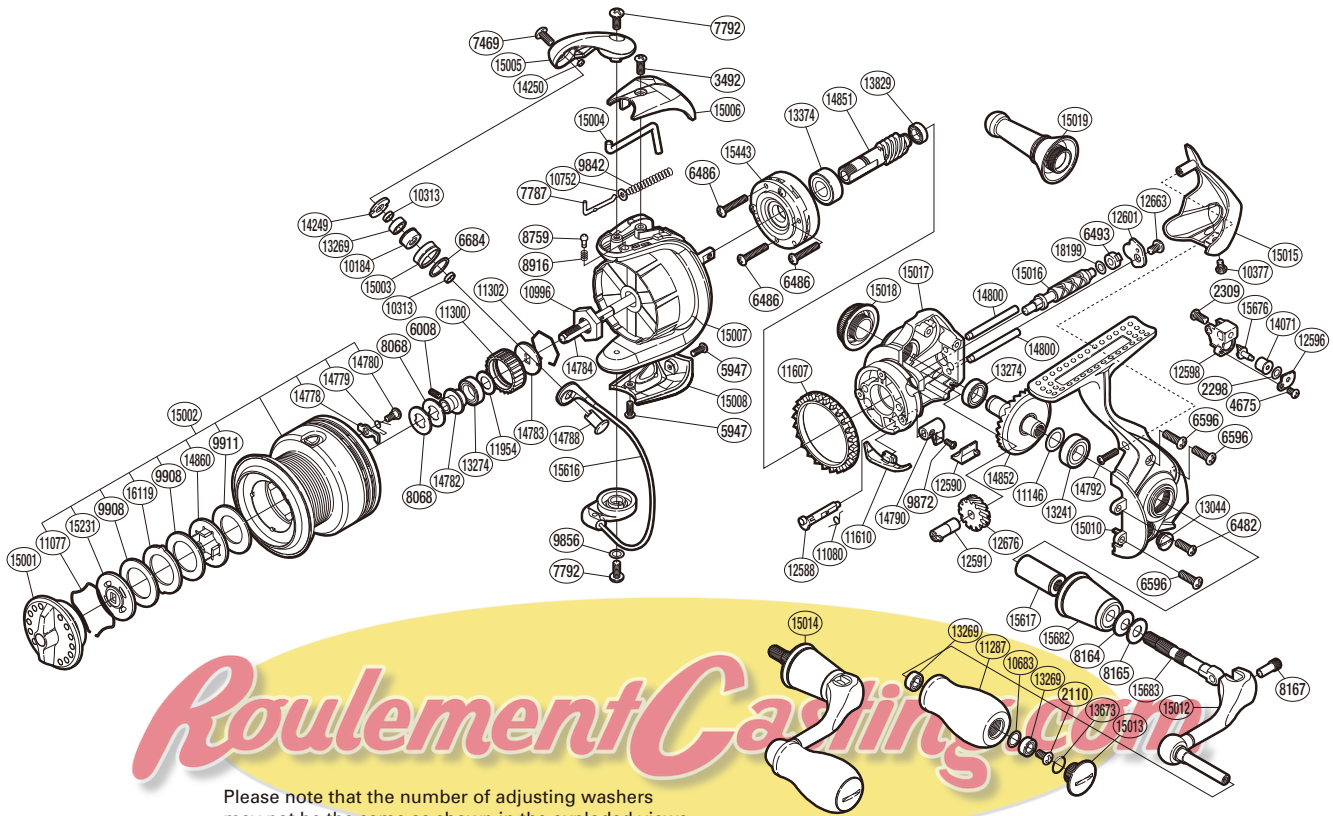

SHIMANO

SUSTAIN S A-RB

SA-2500FG

Please note that the number of adjusting washers may not be the same as shown in the exploded views. (Adjustment will vary with each individual product.)

(51SE572506U)

Part No.	Description	Part No.	Description	Part No.	Description
RD 2110	Screw	RD11080	Anti-Reverse Cam Spring	RD14790	Anti-Reverse Lever
RD 2298	Spacer	RD11146	Washer	RD14792	Screw
RD 2309	Screw	RD11287	Handle Knob	RD14800	Oscillating Guide
RD 3492	Screw	RD11300	Drag Click Ratchet	RD14851	Pinion Gear
RD 4675	Screw	RD11302	Ratchet Spring	RD14852	Drive Gear
RD 5947	Screw	RD11607	Friction Ring	RD14860	Key Washer
RD 6008	Set Screw	RD11610	Bail Trip Strike	RD15001	Drag Knob
RD 6482	Screw	RD11954	Washer	RD15002	Spool Assembly
RD 6486	Screw	RD12588	Anti-Reverse Cam	RD15003	Line Roller
RD 6493	Worm Bushing (rear)	RD12590	Anti-Reverse Lever Cover	RD15004	Bail Trip Lever
RD 6596	Screw	RD12591	Worm Bushing (front)	RD15005	Bail Arm
RD 6684	Line Roller Spacer	RD12596	Oscillating Pawl Cover	RD15006	Bail Spring Cover
RD 7469	Screw	RD12598	Oscillating Slider	RD15007	Rotor
RD 7787	Bail Spring Guide A	RD12601	Worm Shaft Retainer	RD15008	Bail Hold Support Guard
RD 7792	Screw	RD12663	Screw	RD15010	Side Cover
RD 8068	Spool Washer	RD12676	Idle Gear	RD15012	Handle Shank Assembly
RD 8164	Coned Disc Spring	RD13044	Oil Cap	RD15013	Handle Knob Seal
RD 8165	Large Handle Shank Washer	RD13241	Ball Bearing	RD15014	Handle Assembly
RD 8167	Handle Shaft Screw	RD13269	Ball Bearing	RD15015	Rear Protector
RD 8759	Click Pin	RD13274	Ball Bearing	RD15016	Worm Shaft
RD 8916	Click Spring	RD13374	Ball Bearing	RD15017	Body
RD 9842	Bail Spring	RD13673	O Ring	RD15018	Handle Screw Cap
RD 9856	Washer	RD13829	Ball Bearing	RD15231	Key Washer
RD 9872	Screw	RD14071	Oscillating Slider Bushing	RD15443	Roller Clutch Assembly
RD 9908	Drag Washer	RD14249	Line Roller Plate	RD15616	Bail Assembly
RD 9911	Drag Washer	RD14250	Line Roller Oil Cap	RD15617	Handle Shaft Cover B
RD10184	Line Roller Bushing	RD14778	Drag Click	RD15676	Oscillating Pawl
RD10313	Bearing Spacer	RD14779	Drag Click Spring	RD15682	Handle Shaft Cover A
RD10377	Screw	RD14780	Screw	RD15683	Handle Shaft
RD10683	Washer	RD14782	Bearing Bushing	RD16119	Eared Washer
RD10752	Bail Spring Guide A Support	RD14783	Spool Support	RD18199	Washer
RD10996	Rotor Nut	RD14784	Main Shaft		
RD11077	Drag Washers Retainer	RD14788	Line Roller Support	RD15019	Reel Stand (accessory)