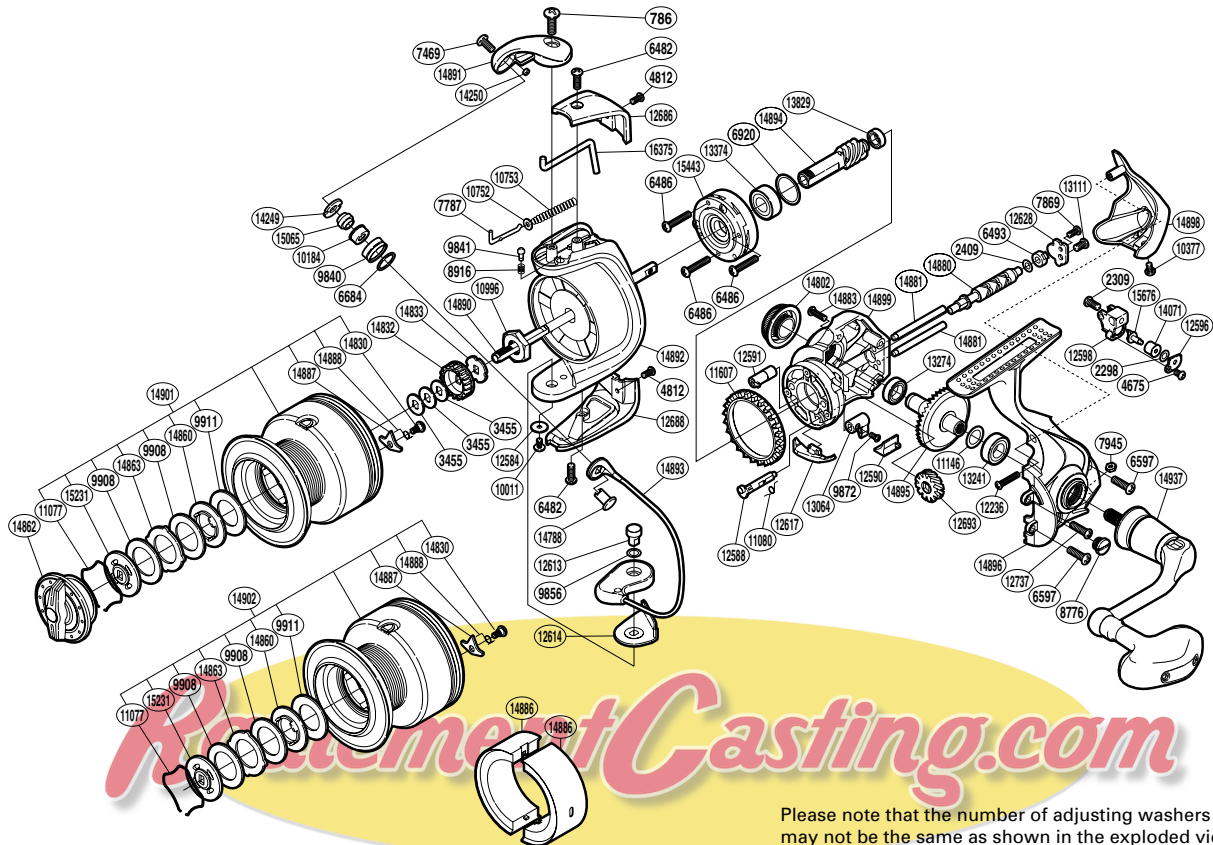

# SHIMANO

STRADIC 

STR-C5000FD

(1SG084917G)

Please note that the number of adjusting washers may not be the same as shown in the exploded views. (Adjustment will vary with each individual product.)

Part No.	Description	Part No.	Description	Part No.	Description
RD 0786	Screw	RD11077	Drag Washers Retainer	RD14832	Spool Support A
RD 2298	Spacer	RD11080	Anti-Reverse Cam Spring	RD14833	Spool Support B
RD 2309	Screw	RD11146	Washer	RD14860	Key Washer
RD 2409	Spacer	RD11607	Friction Ring	RD14862	Drag Knob
RD 3455	Spool Washer	RD12236	Screw	RD14863	Eared Washer
RD 4675	Screw	RD12584	Washer	RD14880	Worm Shaft
RD 4812	Screw	RD12588	Anti-Reverse Cam	RD14881	Oscillating Guide
RD 6482	Screw	RD12590	Anti-Reverse Lever Cover	RD14883	Screw
RD 6486	Screw	RD12591	Worm Bushing (front)	RD14887	Drag Click
RD 6493	Worm Bushing (rear)	RD12596	Oscillating Pawl Cover	RD14888	Click Spring
RD 6597	Screw	RD12598	Oscillating Slider	RD14890	Main Shaft
RD 6684	Line Roller Spacer	RD12613	Bail Hold Support Shaft	RD14891	Bail Arm
RD 6920	Spacer	RD12614	Bail Hold Support Spacer	RD14892	Rotor
RD 7469	Screw	RD12617	Bail Trip Strike	RD14893	Bail Assembly
RD 7787	Bail Spring Guide A	RD12628	Worm Shaft Retainer	RD14894	Pinion Gear
RD 7869	Screw	RD12686	Bail Spring Cover	RD14895	Drive Gear
RD 7945	Nut	RD12688	Bail Hold Support Guard	RD14896	Side Cover
RD 8776	Oil Cap	RD12693	Idle Gear	RD14898	Rear Protector
RD 8916	Click Spring	RD12737	Screw	RD14899	Body
RD 9840	Line Roller	RD13064	Anti-Reverse Lever	RD14901	Spool Assembly
RD 9841	Click Pin	RD13111	Screw	RD14937	Handle Assembly
RD 9856	Washer	RD13241	Ball Bearing	RD15065	Line Roller Collar
RD 9872	Screw	RD13274	Ball Bearing	RD15231	Key Washer
RD 9908	Drag Washer	RD13374	Ball Bearing	RD15443	Roller Clutch Assembly
RD 9911	Drag Washer	RD13829	Ball Bearing	RD15676	Oscillating Pawl
RD10011	Screw	RD14071	Oscillating Slider Bushing	RD16375	Bail Trip Lever
RD10184	Line Roller Bushing	RD14249	Line Roller Plate		
RD10377	Screw	RD14250	Line Roller Oil Cap	RD14902	Spare Spool Assembly
RD10752	Bail Spring Guide A Support	RD14788	Line Roller Support		
RD10753	Bail Spring	RD14802	Handle Screw Cap		
RD10996	Rotor Nut	RD14830	Screw	RD14886	Spool Economizer (accessory)