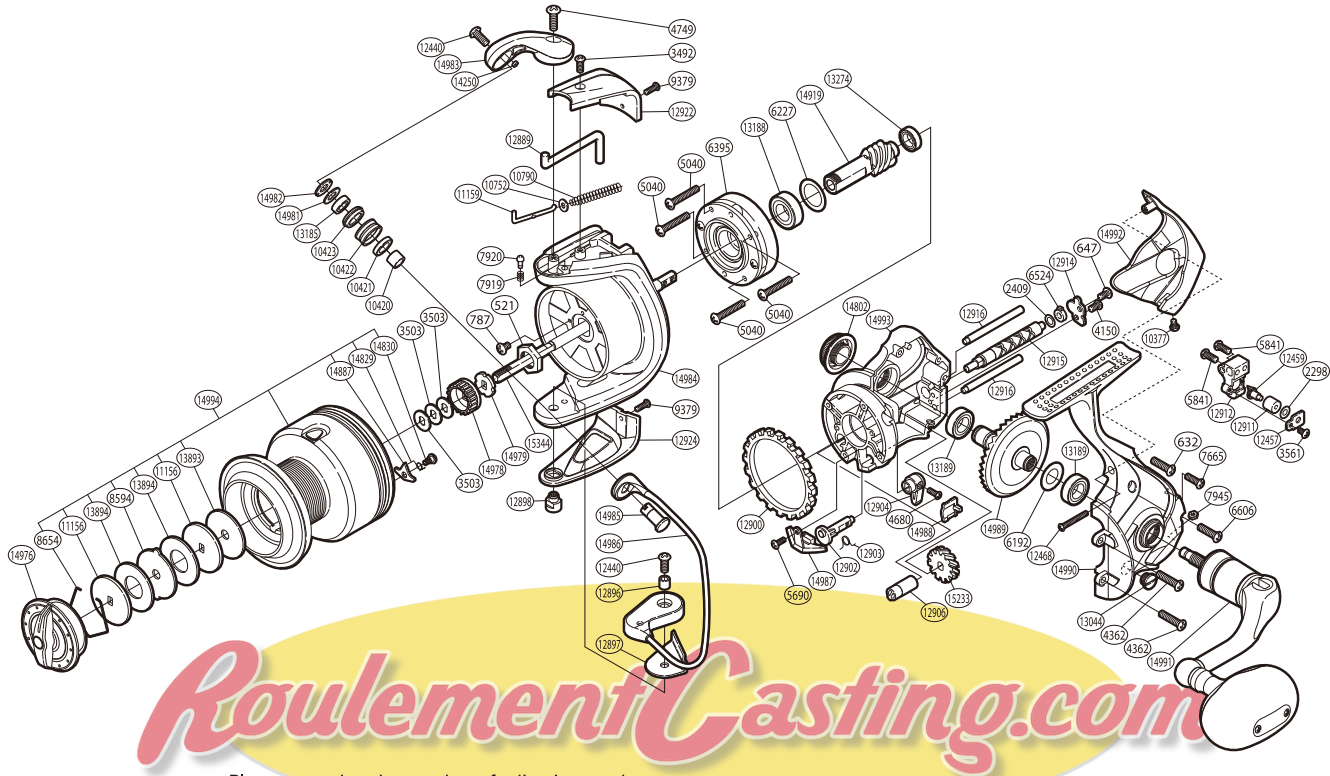

SHIMANO

STRADIC 

ST-8000FJ

Please note that the number of adjusting washers may not be the same as shown in the exploded views. (Adjustment will vary with each individual product.)

(51SE458010U)

Part No.	Description	Part No.	Description	Part No.	Description
RD 0521	Rotor Nut	RD10423	Line Roller Bushing *	RD14250	Line Roller Oil Cap
RD 0632	Screw	RD10752	Spring Guide A Support	RD14802	Handle Screw Cap
RD 0647	Screw	RD10790	Bail Spring	RD14829	Drag Click Spring
RD 0787	Screw	RD11156	Key Washer	RD14830	Screw
RD 2298	Spacer ***	RD11159	Bail Spring Guide A	RD14887	Drag Click
RD 2409	Spacer ***	RD12440	Screw *	RD14919	Pinion Gear ****
RD 3492	Screw	RD12457	Oscillating Pawl Cover	RD14976	Drag Knob
RD 3503	Spool Washer	RD12459	Oscillating Pawl ***	RD14978	Spool Support A
RD 3561	Screw	RD12468	Screw	RD14979	Spool Support B
RD 4150	Screw	RD12889	Bail Trip Lever	RD14981	Line Roller Washer *
RD 4362	Screw	RD12896	Screw Collar	RD14982	Line Roller Plate *
RD 4680	Screw	RD12897	Bail Hold Support Spacer	RD14983	Bail Arm
RD 4749	Screw	RD12898	Bail Hold Support Shaft	RD14984	Rotor
RD 5040	Screw	RD12900	Friction Ring	RD14985	Line Roller Support *
RD 5690	Screw	RD12902	Anti-Reverse Cam	RD14986	Bail Assembly
RD 5841	Screw	RD12903	Anti-Reverse Cam Spring	RD14987	Bail Trip Strike
RD 6192	Washer **/****	RD12904	Anti-Reverse Lever	RD14988	Anti-Reverse Lever Cover
RD 6227	Washer	RD12906	Worm Bushing (front) ***	RD14989	Drive Gear ****
RD 6395	Roller Clutch Assembly	RD12911	Oscillating Slider Bushing ***	RD14990	Side Cover
RD 6524	Worm Bushing (rear) ***	RD12912	Oscillating Slider	RD14991	Handle Assembly
RD 6606	Screw	RD12914	Worm Shaft Retainer	RD14992	Rear Protector
RD 7665	Screw	RD12915	Worm Shaft ***	RD14993	Body
RD 7919	Click Spring	RD12916	Oscillating Guide	RD14994	Spool Assembly
RD 7920	Click Pin	RD12922	Bail Spring Cover	RD15233	Idle Gear ****
RD 7945	Nut	RD12924	Bail Hold Support Guard	RD15344	Main Shaft
RD 8594	Eared Washer	RD13044	Oil Cap		
RD 8654	Drag Washers Retainer	RD13185	Ball Bearing *		
RD 9379	Screw	RD13188	Ball Bearing **		
RD10377	Screw	RD13189	Ball Bearing **	PK 0234	Line Roller Set *
RD10420	Bearing Spacer *	RD13274	Ball Bearing **	PK 0097	Bearing Set **
RD10421	Line Roller Collar *	RD13893	Drag Washer	PK 0095	Oscillation Set ***
RD10422	Line Roller *	RD13894	Drag Washer	PK 0233	Gear Set ****