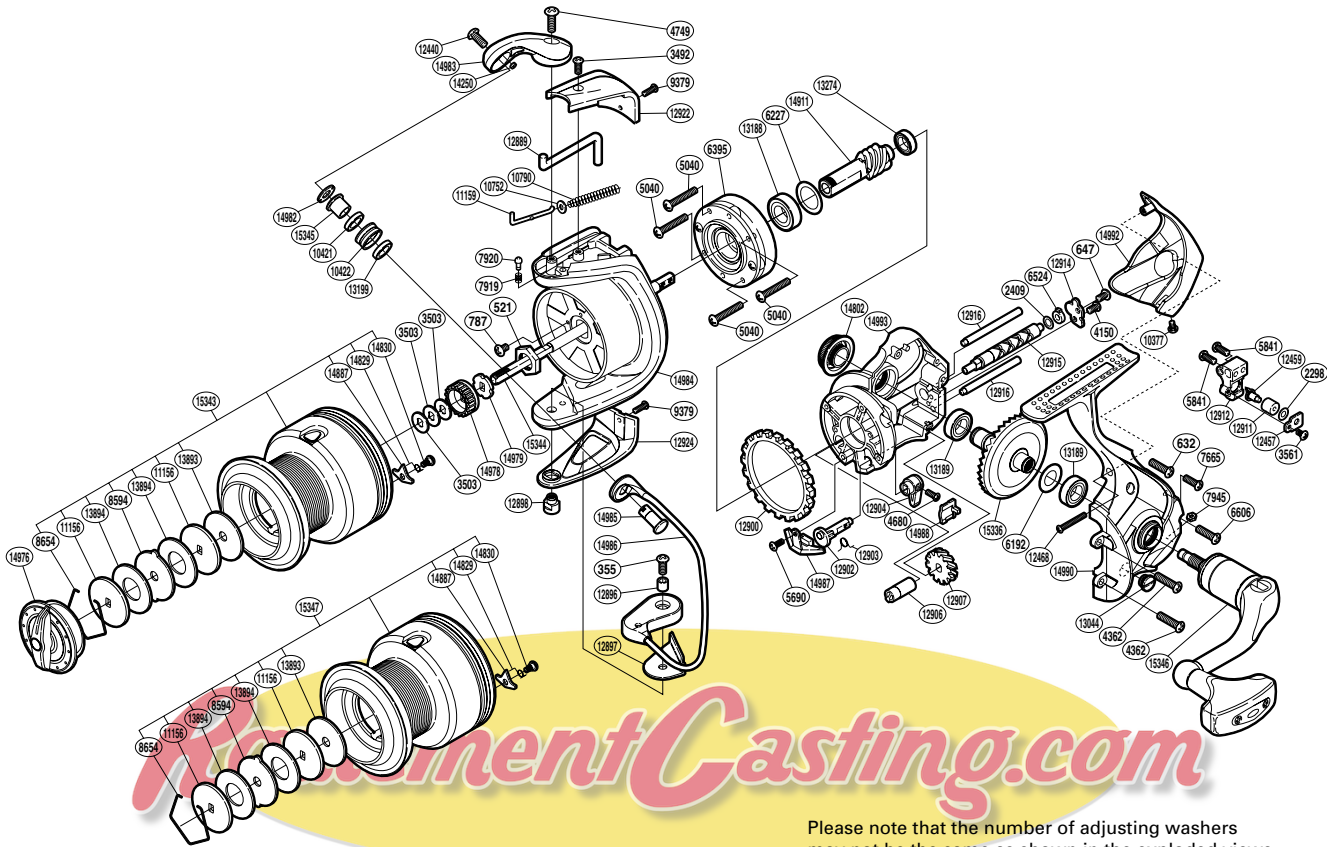

SHIMANO

STRADIC 

STR-6000FD

(1SG086017G)

Please note that the number of adjusting washers may not be the same as shown in the exploded views. (Adjustment will vary with each individual product.)

Part No.	Description	Part No.	Description	Part No.	Description
RD 0355	Screw	RD10421	Line Roller Collar	RD13199	Line Roller Collar B
RD 0521	Rotor Nut	RD10422	Line Roller	RD13274	Ball Bearing
RD 0632	Screw	RD10752	Spring Guide A Support	RD13893	Drag Washer
RD 0647	Screw	RD10790	Bail Spring	RD13894	Drag Washer
RD 0787	Screw	RD11156	Key Washer	RD14250	Line Roller Oil Cap
RD 2298	Spacer	RD11159	Bail Spring Guide A	RD14802	Handle Screw Cap
RD 2409	Spacer	RD12440	Screw	RD14829	Drag Click Spring
RD 3492	Screw	RD12457	Oscillating Pawl Cover	RD14830	Screw
RD 3503	Spool Washer	RD12459	Oscillating Pawl	RD14887	Drag Click
RD 3561	Screw	RD12468	Screw	RD14911	Pinion Gear
RD 4150	Screw	RD12889	Bail Trip Lever	RD14976	Drag Knob
RD 4362	Screw	RD12896	Screw Collar	RD14978	Spool Support A
RD 4680	Screw	RD12897	Bail Hold Support Spacer	RD14979	Spool Support B
RD 4749	Screw	RD12898	Bail Hold Support Shaft	RD14982	Line Roller Plate
RD 5040	Screw	RD12900	Friction Ring	RD14983	Bail Arm
RD 5690	Screw	RD12902	Anti-Reverse Cam	RD14984	Rotor
RD 5841	Screw	RD12903	Anti-Reverse Cam Spring	RD14985	Line Roller Support
RD 6192	Washer	RD12904	Anti-Reverse Lever	RD14986	Bail Assembly
RD 6227	Washer	RD12906	Worm Bushing (front)	RD14987	Bail Trip Strike
RD 6395	Roller Clutch Assembly	RD12907	Idle Gear	RD14988	Anti-Reverse Lever Cover
RD 6524	Worm Bushing (rear)	RD12911	Oscillating Slider Bushing	RD14990	Side Cover
RD 6606	Screw	RD12912	Oscillating Slider	RD14992	Rear Protector
RD 7665	Screw	RD12914	Worm Shaft Retainer	RD14993	Body
RD 7919	Click Spring	RD12915	Worm Shaft	RD15336	Drive Gear
RD 7920	Click Pin	RD12916	Oscillating Guide	RD15343	Spool Assembly
RD 7945	Nut	RD12922	Bail Spring Cover	RD15344	Main Shaft
RD 8594	Eared Washer	RD12924	Bail Hold Support Guard	RD15345	Line Roller Spacer
RD 8654	Drag Washers Retainer	RD13044	Oil Cap	RD15346	Handle Assembly
RD 9379	Screw	RD13188	Ball Bearing		
RD10377	Screw	RD13189	Ball Bearing	RD15347	Spare Spool Assembly