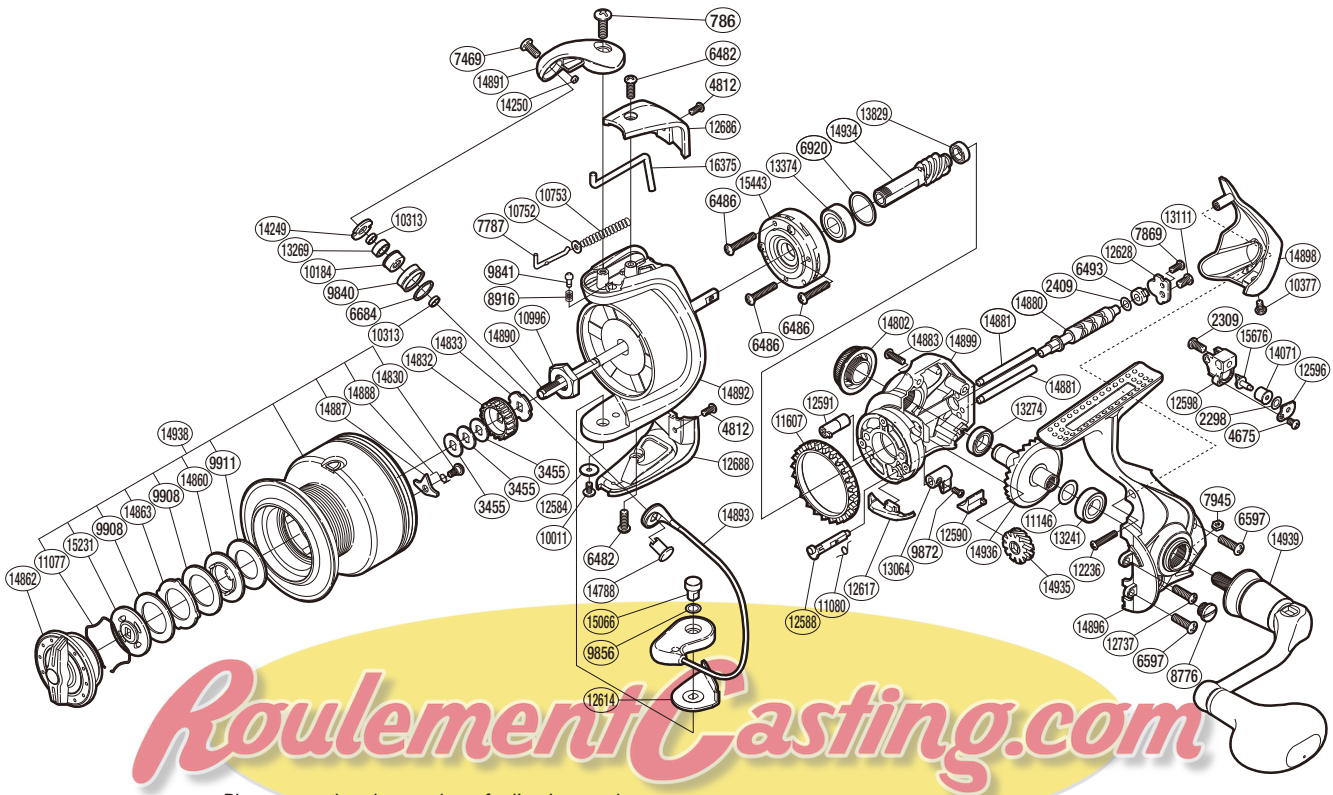

SHIMANO

STRADIC  A-RB

ST-5000FJ

Please note that the number of adjusting washers may not be the same as shown in the exploded views. (Adjustment will vary with each individual product.)

(51SE455010U)

Part No.	Description	Part No.	Description	Part No.	Description
RD 0786	Screw	RD11077	Drag Washers Retainer	RD14860	Key Washer
RD 2298	Spacer	RD11080	Anti-Reverse Cam Spring	RD14862	Drag Knob
RD 2309	Screw	RD11146	Washer	RD14863	Eared Washer
RD 2409	Spacer	RD11607	Friction Ring	RD14880	Worm Shaft
RD 3455	Spool Washer	RD12236	Screw	RD14881	Oscillating Guide
RD 4675	Screw	RD12584	Washer	RD14883	Screw
RD 4812	Screw	RD12588	Anti-Reverse Cam	RD14887	Drag Click
RD 6482	Screw	RD12590	Anti-Reverse Lever Cover	RD14888	Click Spring
RD 6486	Screw	RD12591	Worm Bushing (front)	RD14890	Main Shaft
RD 6493	Worm Bushing (rear)	RD12596	Oscillating Pawl Cover	RD14891	Bail Arm
RD 6597	Screw	RD12598	Oscillating Slider	RD14892	Rotor
RD 6684	Line Roller Spacer	RD12614	Bail Hold Support Spacer	RD14893	Bail Assembly
RD 6920	Spacer	RD12617	Bail Trip Strike	RD14896	Side Cover
RD 7469	Screw	RD12628	Worm Shaft Retainer	RD14898	Rear Protector
RD 7787	Bail Spring Guide A	RD12686	Bail Spring Cover	RD14899	Body
RD 7869	Screw	RD12688	Bail Hold Support Guard	RD14934	Pinion Gear
RD 7945	Nut	RD12737	Screw	RD14935	Idle Gear
RD 8776	Oil Cap	RD13064	Anti-Reverse Lever	RD14936	Drive Gear
RD 8916	Click Spring	RD13111	Screw	RD14938	Spool Assembly
RD 9840	Line Roller	RD13241	Ball Bearing	RD14939	Handle Assembly
RD 9841	Click Pin	RD13269	Ball Bearing	RD15066	Bail Hold Support Shaft
RD 9856	Washer	RD13274	Ball Bearing	RD15231	Key Washer
RD 9872	Screw	RD13374	Ball Bearing	RD15443	Roller Clutch Assembly
RD 9908	Drag Washer	RD13829	Ball Bearing	RD15676	Oscillating Pawl
RD 9911	Drag Washer	RD14071	Oscillating Slider Bushing	RD16375	Bail Trip Lever
RD10011	Screw	RD14249	Line Roller Plate		
RD10184	Line Roller Bushing	RD14250	Line Roller Oil Cap		
RD10313	Bearing Spacer	RD14788	Line Roller Support		
RD10377	Screw	RD14802	Handle Screw Cap	PK 0072	Line Roller Set
RD10752	Bail Spring Guide A Support	RD14830	Screw	PK 0081	Bearing Set
RD10753	Bail Spring	RD14832	Spool Support A	PK 0114	Oscillation Set
RD10996	Rotor Nut	RD14833	Spool Support B	PK 0232	Gear Set