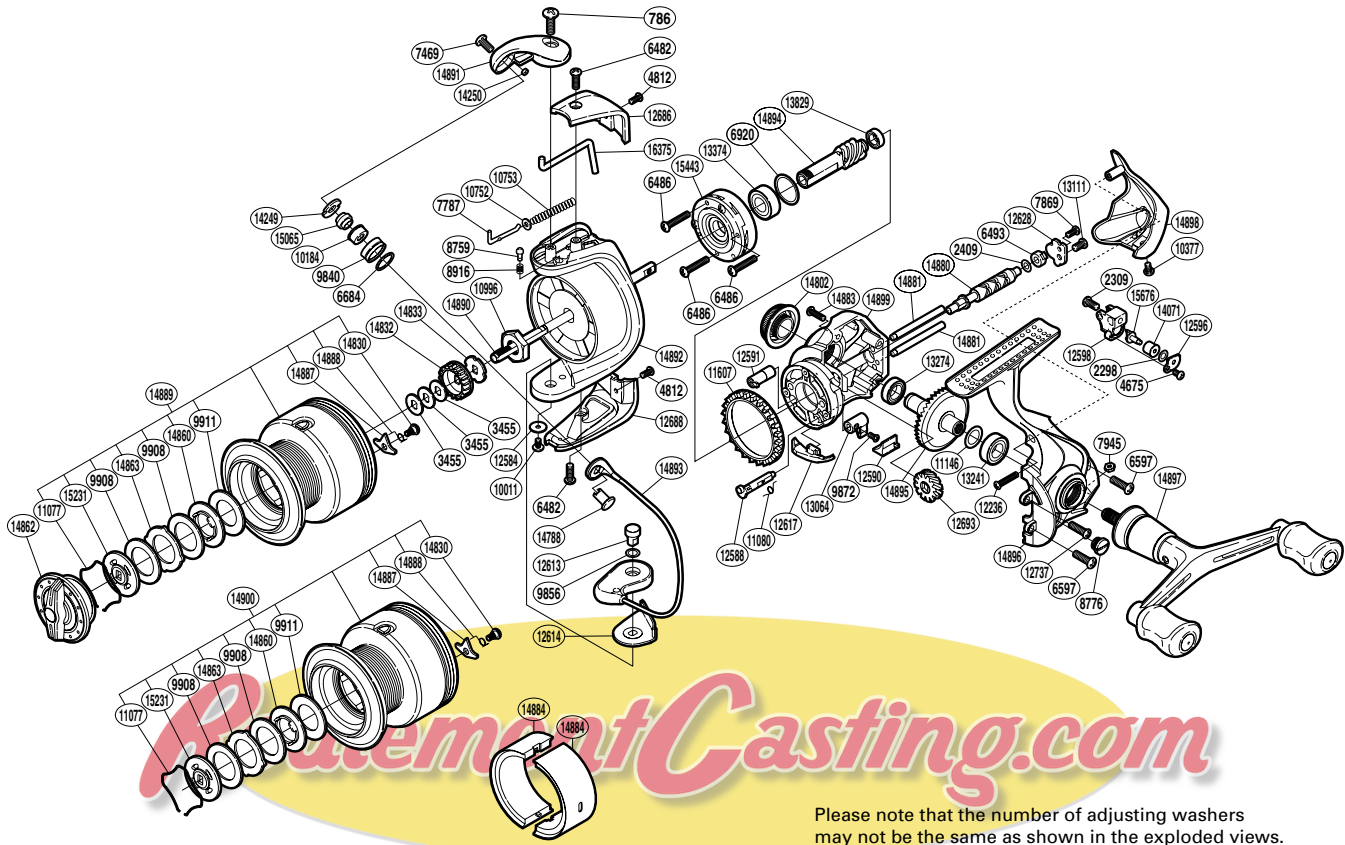

SHIMANO

STRADIC 

STR-4000FD

(1SG084017G)

Please note that the number of adjusting washers may not be the same as shown in the exploded views. (Adjustment will vary with each individual product.)

Part No.	Description	Part No.	Description	Part No.	Description
RD 0786	Screw	RD11077	Drag Washers Retainer	RD14832	Spool Support A
RD 2298	Spacer	RD11080	Anti-Reverse Cam Spring	RD14833	Spool Support B
RD 2309	Screw	RD11146	Washer	RD14860	Key Washer
RD 2409	Spacer	RD11607	Friction Ring	RD14862	Drag Knob
RD 3455	Spool Washer	RD12236	Screw	RD14863	Eared Washer
RD 4675	Screw	RD12584	Washer	RD14880	Worm Shaft
RD 4812	Screw	RD12588	Anti-Reverse Cam	RD14881	Oscillating Guide
RD 6482	Screw	RD12590	Anti-Reverse Lever Cover	RD14883	Screw
RD 6486	Screw	RD12591	Worm Bushing (front)	RD14887	Drag Click
RD 6493	Worm Bushing (rear)	RD12596	Oscillating Pawl Cover	RD14888	Click Spring
RD 6597	Screw	RD12598	Oscillating Slider	RD14889	Spool Assembly
RD 6684	Line Roller Spacer	RD12613	Bail Hold Support Shaft	RD14890	Main Shaft
RD 6920	Spacer	RD12614	Bail Hold Support Spacer	RD14891	Bail Arm
RD 7469	Screw	RD12617	Bail Trip Strike	RD14892	Rotor
RD 7787	Bail Spring Guide A	RD12628	Worm Shaft Retainer	RD14893	Bail Assembly
RD 7869	Screw	RD12686	Bail Spring Cover	RD14894	Pinion Gear
RD 7945	Nut	RD12688	Bail Hold Support Guard	RD14895	Drive Gear
RD 8759	Click Pin	RD12693	Idle Gear	RD14896	Side Cover
RD 8776	Oil Cap	RD12737	Screw	RD14897	Double Paddle Handle Assembly
RD 8916	Click Spring	RD13064	Anti-Reverse Lever	RD14898	Rear Protector
RD 9840	Line Roller	RD13111	Screw	RD14899	Body
RD 9856	Washer	RD13241	Ball Bearing	RD15065	Line Roller Collar
RD 9872	Screw	RD13274	Ball Bearing	RD15231	Key Washer
RD 9908	Drag Washer	RD13374	Ball Bearing	RD15443	Roller Clutch Assembly
RD 9911	Drag Washer	RD13829	Ball Bearing	RD15676	Oscillating Pawl
RD10011	Screw	RD14071	Oscillating Slider Bushing	RD16375	Bail Trip Lever
RD10184	Line Roller Bushing	RD14249	Line Roller Plate		
RD10377	Screw	RD14250	Line Roller Oil Cap	RD14900	Spare Spool Assembly
RD10752	Bail Spring Guide A Support	RD14788	Line Roller Support		
RD10753	Bail Spring	RD14802	Handle Screw Cap		
RD10996	Rotor Nut	RD14830	Screw	RD14884	Spool Economizer (accessory)