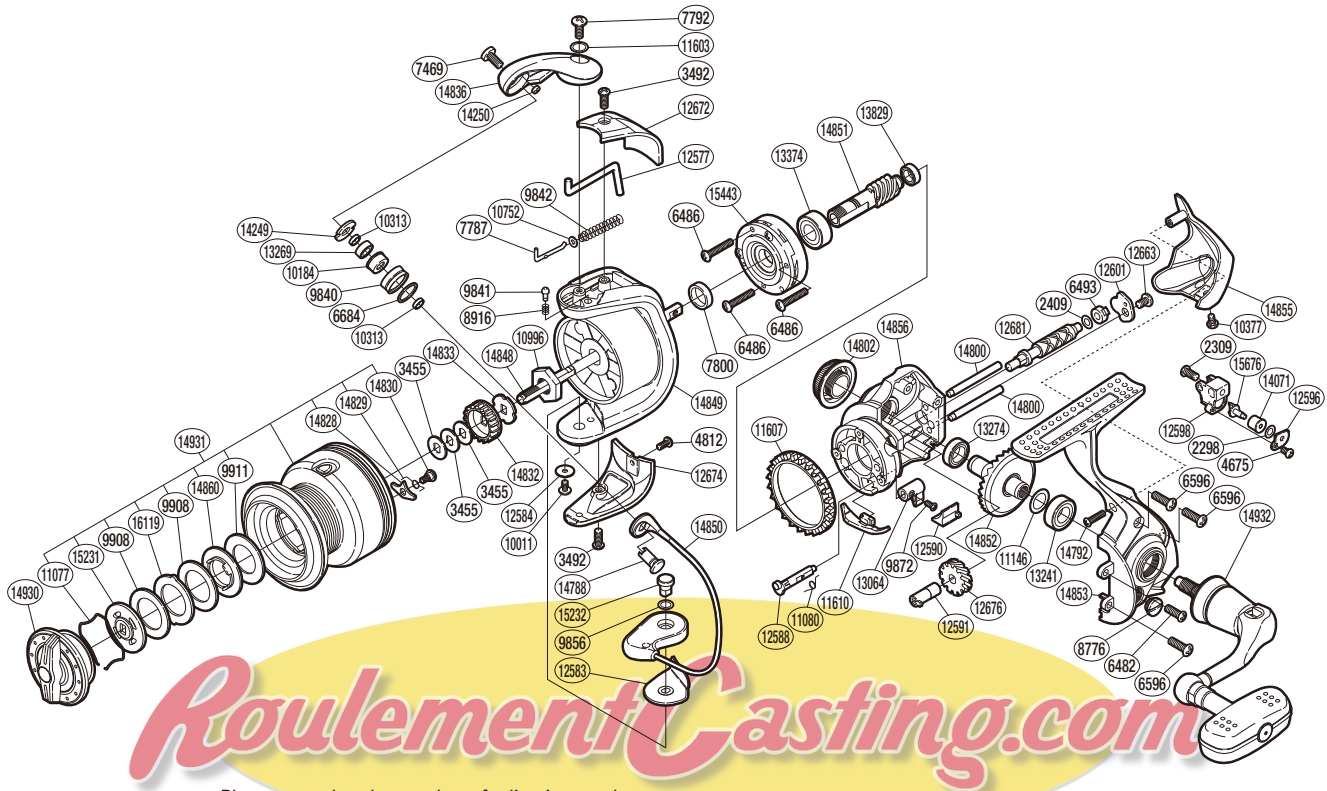

SHIMANO

STRADIC 

ST-3000FJ

Please note that the number of adjusting washers may not be the same as shown in the exploded views. (Adjustment will vary with each individual product.)

(51SE453010U)

Part No.	Description	Part No.	Description	Part No.	Description
RD 2298	Spacer ***	RD11077	Drag Washers Retainer	RD14800	Oscillating Guide
RD 2309	Screw	RD11080	Anti-Reverse Cam Spring	RD14802	Handle Screw Cap
RD 2409	Spacer ***	RD11146	Washer **/****	RD14828	Drag Click
RD 3455	Spool Washer	RD11603	Washer	RD14829	Drag Click Spring
RD 3492	Screw	RD11607	Friction Ring	RD14830	Screw
RD 4675	Screw	RD11610	Bail Trip Strike	RD14832	Spool Support A
RD 4812	Screw	RD12577	Bail Trip Lever	RD14833	Spool Support B
RD 6482	Screw	RD12583	Bail Hold Support Spacer	RD14836	Bail Arm
RD 6486	Screw	RD12584	Washer	RD14848	Main Shaft
RD 6493	Worm Bushing (rear) ***	RD12588	Anti-Reverse Cam	RD14849	Rotor
RD 6596	Screw	RD12590	Anti-Reverse Lever Cover	RD14850	Bail Assembly
RD 6684	Line Roller Spacer *	RD12591	Worm Bushing (front) ***	RD14851	Pinion Gear ****
RD 7469	Screw *	RD12596	Oscillating Pawl Cover	RD14852	Drive Gear ****
RD 7787	Bail Spring Guide A	RD12598	Oscillating Slider	RD14853	Side Cover
RD 7792	Screw	RD12601	Worm Shaft Retainer	RD14855	Rear Protector
RD 7800	Rotor Ring	RD12663	Screw	RD14856	Body
RD 8776	Oil Cap	RD12672	Bail Spring Cover	RD14860	Key Washer
RD 8916	Click Spring	RD12674	Bail Hold Support Guard	RD14930	Drag Knob
RD 9840	Line Roller *	RD12676	Idle Gear ****	RD14931	Spool Assembly
RD 9841	Click Pin	RD12681	Worm Shaft ***	RD14932	Handle Assembly
RD 9842	Bail Spring	RD13064	Anti-Reverse Lever	RD15231	Key Washer
RD 9856	Washer	RD13241	Ball Bearing **	RD15232	Bail Hold Support Shaft
RD 9872	Screw	RD13269	Ball Bearing *	RD15443	Roller Clutch Assembly
RD 9908	Drag Washer	RD13274	Ball Bearing **	RD15676	Oscillating Pawl ***
RD 9911	Drag Washer	RD13374	Ball Bearing **	RD16119	Eared Washer
RD10011	Screw	RD13829	Ball Bearing **		
RD10184	Line Roller Bushing *	RD14071	Oscillating Slider Bushing ***		
RD10313	Bearing Spacer *	RD14249	Line Roller Plate *	PK 0072	Line Roller Set *
RD10377	Screw	RD14250	Line Roller Oil Cap	PK 0081	Bearing Set **
RD10752	Bail Spring Guide A Support	RD14788	Line Roller Support *	PK 0309	Oscillation Set ***
RD10996	Rotor Nut	RD14792	Screw	PK 0086	Gear Set ****