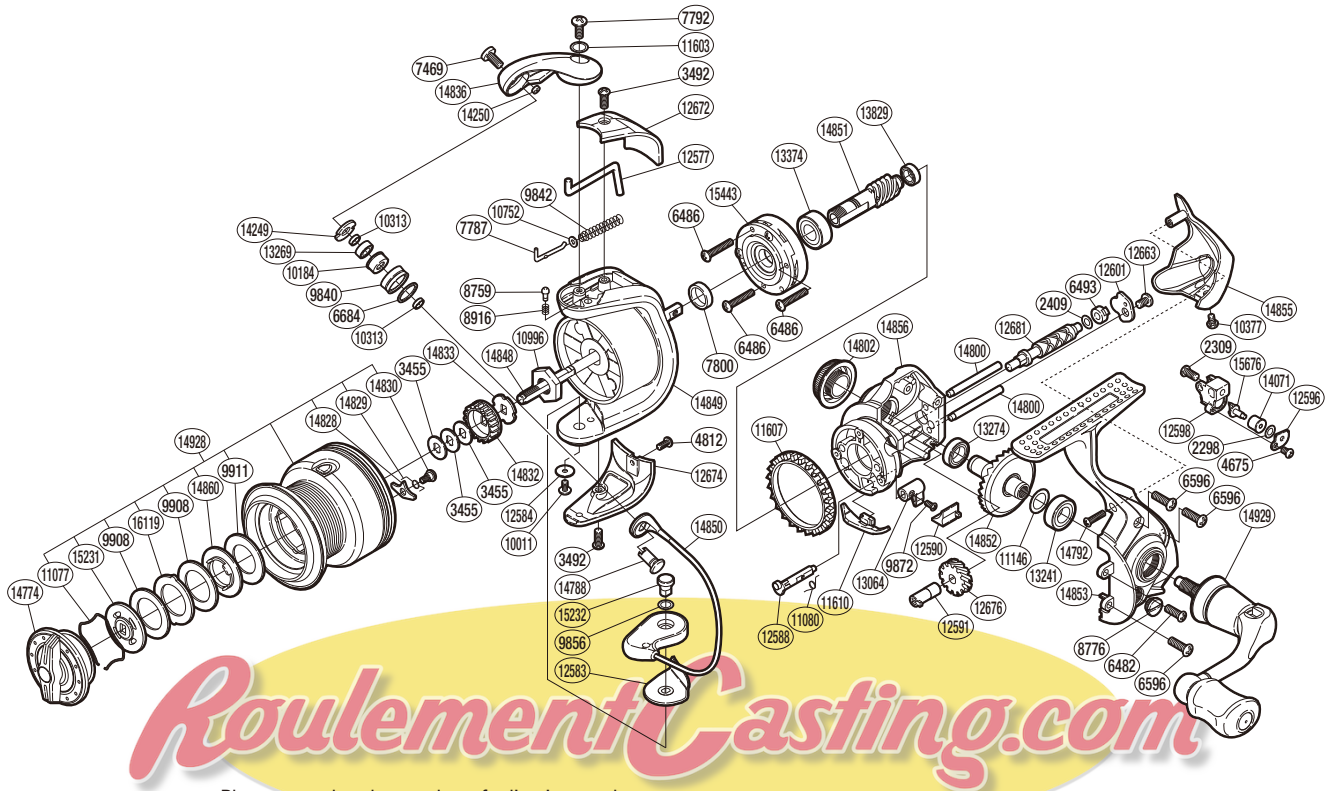

# SHIMANO

STRADIC 

ST-2500FJ

Please note that the number of adjusting washers may not be the same as shown in the exploded views. (Adjustment will vary with each individual product.)

(51SE452510U)

Part No.	Description	Part No.	Description	Part No.	Description
RD 2298	Spacer	RD11077	Drag Washers Retainer	RD14792	Screw
RD 2309	Screw	RD11080	Anti-Reverse Cam Spring	RD14800	Oscillating Guide
RD 2409	Spacer	RD11146	Washer	RD14802	Handle Screw Cap
RD 3455	Spool Washer	RD11603	Washer	RD14828	Drag Click
RD 3492	Screw	RD11607	Friction Ring	RD14829	Drag Click Spring
RD 4675	Screw	RD11610	Bail Trip Strike	RD14830	Screw
RD 4812	Screw	RD12577	Bail Trip Lever	RD14832	Spool Support A
RD 6482	Screw	RD12583	Bail Hold Support Spacer	RD14833	Spool Support B
RD 6486	Screw	RD12584	Washer	RD14836	Bail Arm
RD 6493	Worm Bushing (rear)	RD12588	Anti-Reverse Cam	RD14848	Main Shaft
RD 6596	Screw	RD12590	Anti-Reverse Lever Cover	RD14849	Rotor
RD 6684	Line Roller Spacer	RD12591	Worm Bushing (front)	RD14850	Bail Assembly
RD 7469	Screw	RD12596	Oscillating Pawl Cover	RD14851	Pinion Gear
RD 7787	Bail Spring Guide A	RD12598	Oscillating Slider	RD14852	Drive Gear
RD 7792	Screw	RD12601	Worm Shaft Retainer	RD14853	Side Cover
RD 7800	Rotor Ring	RD12663	Screw	RD14855	Rear Protector
RD 8759	Click Pin	RD12672	Bail Spring Cover	RD14856	Body
RD 8776	Oil Cap	RD12674	Bail Hold Support Guard	RD14860	Key Washer
RD 8916	Click Spring	RD12676	Idle Gear	RD14928	Spool Assembly
RD 9840	Line Roller	RD12681	Worm Shaft	RD14929	Handle Assembly
RD 9842	Bail Spring	RD13064	Anti-Reverse Lever	RD15231	Key Washer
RD 9856	Washer	RD13241	Ball Bearing	RD15232	Bail Hold Support Shaft
RD 9872	Screw	RD13269	Ball Bearing	RD15443	Roller Clutch Assembly
RD 9908	Drag Washer	RD13274	Ball Bearing	RD15676	Oscillating Pawl
RD 9911	Drag Washer	RD13374	Ball Bearing	RD16119	Eared Washer
RD10011	Screw	RD13829	Ball Bearing		
RD10184	Line Roller Bushing	RD14071	Oscillating Slider Bushing		
RD10313	Bearing Spacer	RD14249	Line Roller Plate	PK 0072	Line Roller Set
RD10377	Screw	RD14250	Line Roller Oil Cap	PK 0081	Bearing Set
RD10752	Bail Spring Guide A Support	RD14774	Drag Knob	PK 0309	Oscillation Set
RD10996	Rotor Nut	RD14788	Line Roller Support	PK 0086	Gear Set