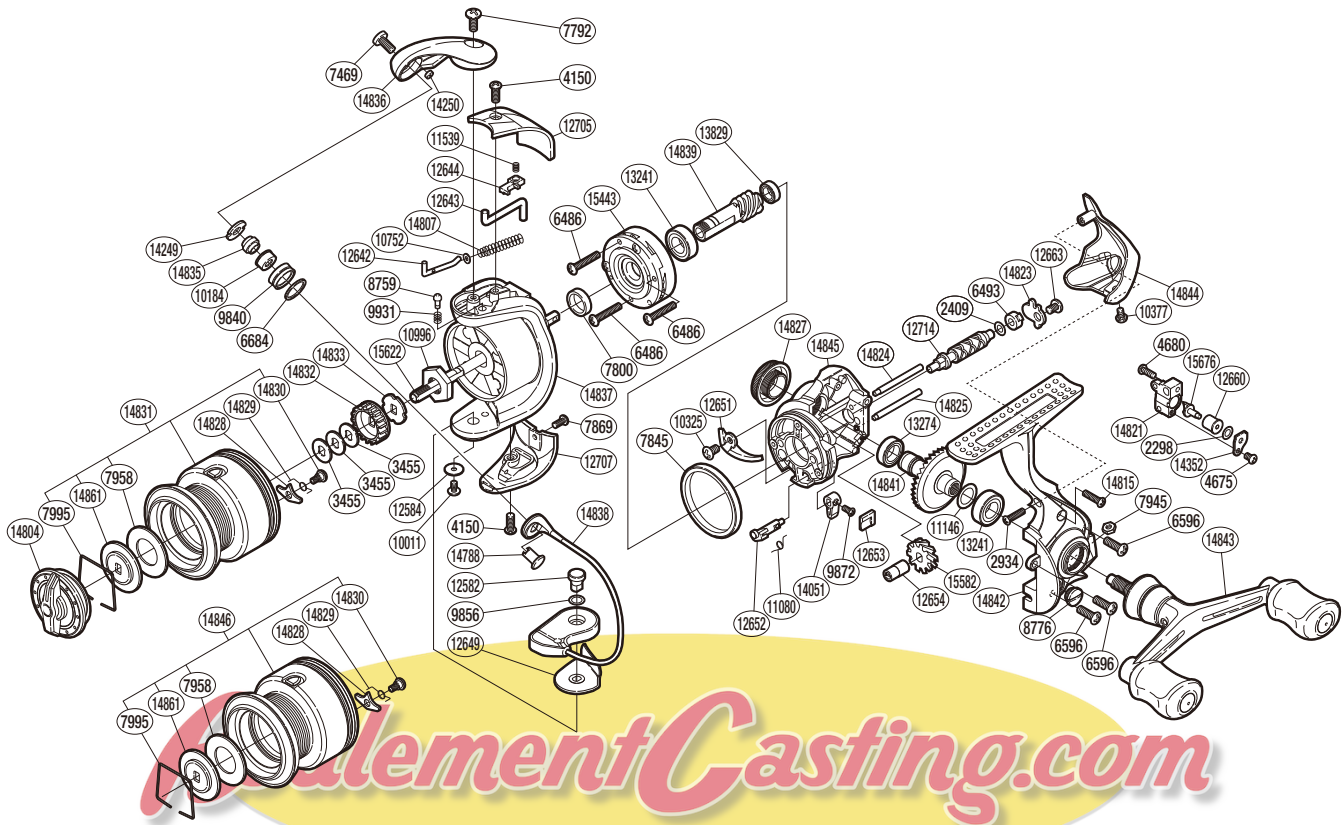

# SHIMANO

STRADIC 

STR-1000FD

Please note that the number of adjusting washers may not be the same as shown in the exploded views. (Adjustment will vary with each individual product.)

(51SG081017G)

Part No.	Description	Part No.	Description	Part No.	Description
RD 2298	Spacer	RD10996	Rotor Nut	RD14821	Oscillating Slider
RD 2409	Spacer	RD11080	Anti-Reverse Cam Spring	RD14823	Worm Shaft Retainer
RD 2934	Screw	RD11146	Washer	RD14824	Oscillating Guide A
RD 3455	Spool Washer	RD11539	Bail Trip Lever Spring	RD14825	Oscillating Guide B
RD 4150	Screw	RD12582	Bail Hold Support Shaft	RD14827	Handle Screw Cap
RD 4675	Screw	RD12584	Washer	RD14828	Drag Click
RD 4680	Screw	RD12642	Bail Spring Guide A	RD14829	Drag Click Spring
RD 6486	Screw	RD12643	Bail Trip Lever	RD14830	Screw
RD 6493	Worm Bushing (rear)	RD12644	Bail Trip Cover	RD14831	Spool Assembly
RD 6596	Screw	RD12649	Bail Hold Support Spacer	RD14832	Spool Support A
RD 6684	Line Roller Spacer	RD12651	Bail Trip Strike	RD14833	Spool Support B
RD 7469	Screw	RD12652	Anti-Reverse Cam	RD14835	Line Roller Collar
RD 7792	Screw	RD12653	Anti-Reverse Lever Cover	RD14836	Bail Arm
RD 7800	Rotor Ring	RD12654	Worm Bushing (front)	RD14837	Rotor
RD 7845	Friction Ring	RD12660	Oscillating Slider Bushing	RD14838	Bail Assembly
RD 7869	Screw	RD12663	Screw	RD14839	Pinion Gear
RD 7945	Nut	RD12705	Bail Spring Cover	RD14841	Drive Gear
RD 7958	Drag Washer	RD12707	Bail Hold Support Guard	RD14842	Side Cover
RD 7995	Drag Washers Retainer	RD12714	Worm Shaft	RD14843	Double Paddle Handle Assembly
RD 8759	Click Pin	RD13241	Ball Bearing	RD14844	Rear Protector
RD 8776	Oil Cap	RD13274	Ball Bearing	RD14845	Body
RD 9840	Line Roller	RD13829	Ball Bearing	RD14861	Key Washer
RD 9856	Washer	RD14051	Anti-Reverse Lever	RD15443	Roller Clutch Assembly
RD 9872	Screw	RD14249	Line Roller Plate	RD15582	Idle Gear
RD 9931	Click Spring	RD14250	Line Roller Oil Cap	RD15622	Main Shaft
RD10011	Screw	RD14352	Oscillating Pawl Cover	RD15676	Oscillating Pawl
RD10184	Line Roller Bushing	RD14788	Line Roller Support		
RD10325	Screw	RD14804	Drag Knob		
RD10377	Screw	RD14807	Bail Spring		
RD10752	Bail Spring Guide A Support	RD14815	Screw	RD14846	Spare Spool Assembly