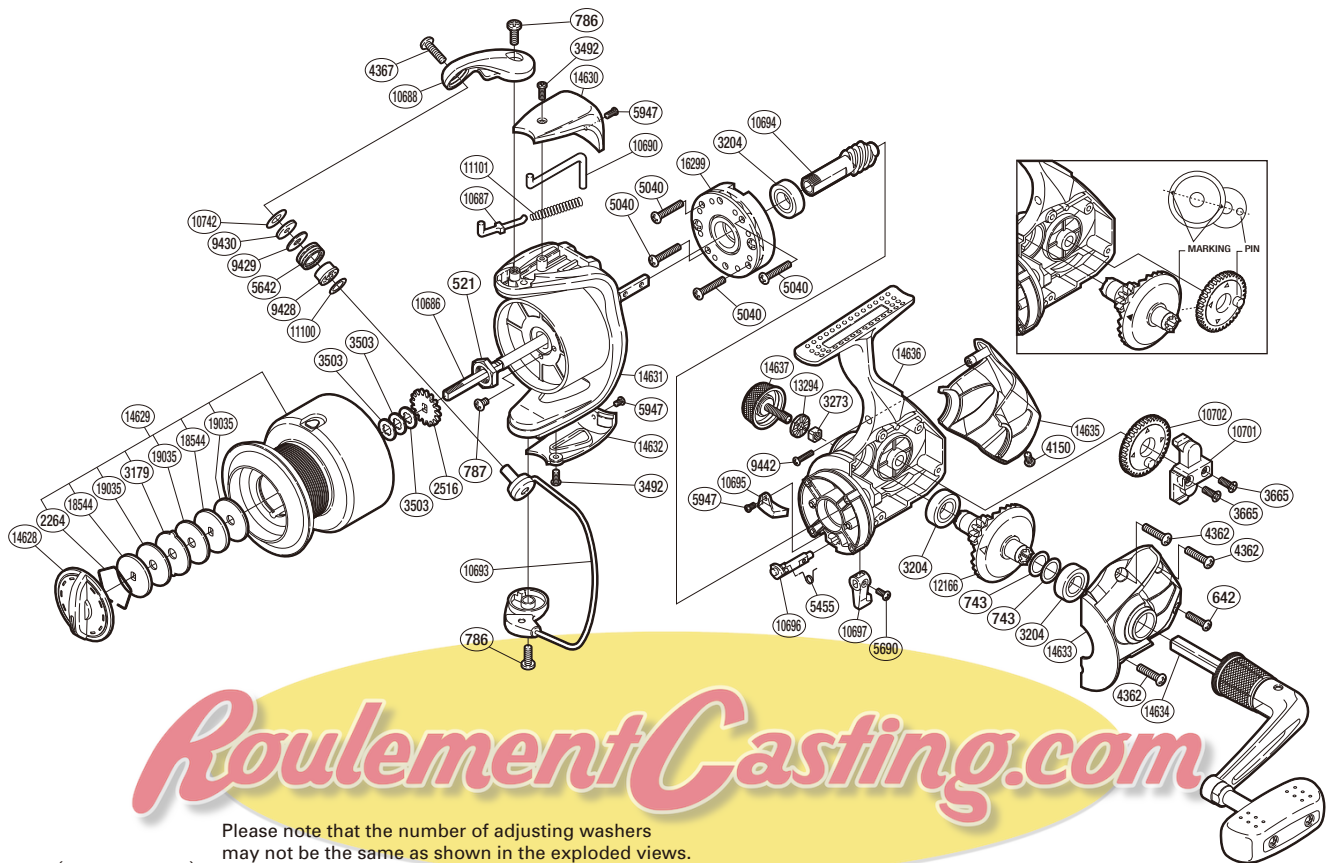

SHIMANO NEXAVE

NEX-6000FC

Part No.	Description	Part No.	Description	Part No.	Description
RD 0521	Rotor Nut	RD 5642	Line Roller	RD10742	Spacer
RD 0642	Screw	RD 5690	Screw	RD11100	Washer
RD 0743	Washer	RD 5947	Screw	RD11101	Bail Spring
RD 0786	Screw	RD 9428	Line Roller Bushing	RD12166	Drive Gear
RD 0787	Screw	RD 9429	Line Roller Spacer	RD13294	Handle Screw Lock Washer
RD 2264	Drag Washers Retainer	RD 9430	Line Roller Washer	RD14628	Drag Knob
RD 2516	Spool Support	RD 9442	Screw	RD14629	Spool Assembly
RD 3179	Eared Washer	RD10686	Main Shaft	RD14630	Bail Spring Cover
RD 3204	Ball Bearing	RD10687	Bail Spring Guide A	RD14631	Rotor
RD 3273	Handle Screw Lock	RD10688	Bail Arm	RD14632	Bail Hold Support Guard
RD 3492	Screw	RD10690	Bail Trip Lever	RD14633	Side Cover
RD 3503	Spool Washer	RD10693	Bail Assembly	RD14634	Handle Assembly
RD 3665	Screw	RD10694	Pinion Gear	RD14635	Rear Protector
RD 4150	Screw	RD10695	Bail Trip Strike	RD14636	Body
RD 4362	Screw	RD10696	Anti-Reverse Cam	RD14637	Handle Screw Cap
RD 4367	Screw	RD10697	Anti-Reverse Lever	RD16299	Roller Clutch Assembly
RD 5040	Screw	RD10701	Oscillating Slider	RD18544	Key Washer
RD 5455	Anti-Reverse Cam Spring	RD10702	Oscillating Gear	RD19035	Drag Washer