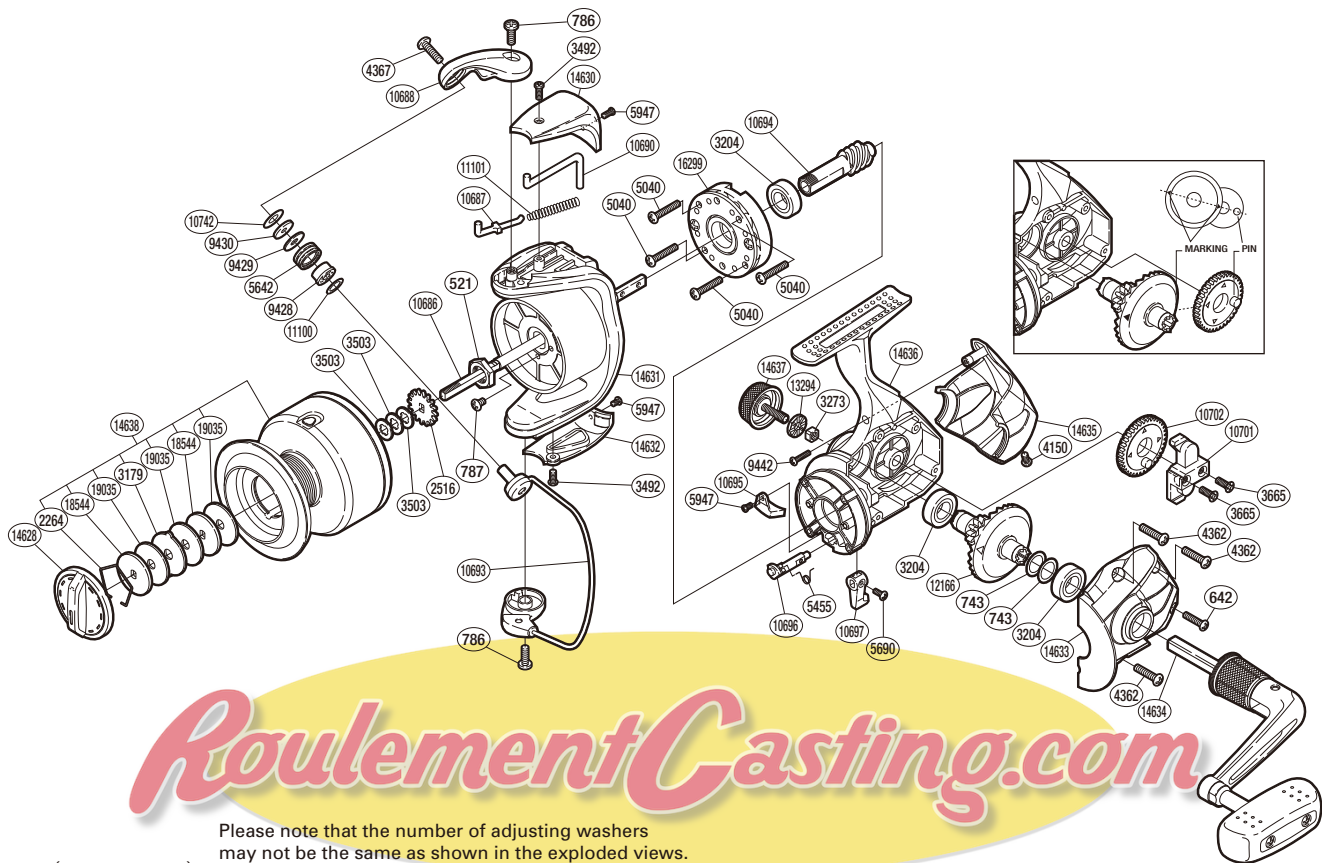

# SHIMANO NEXAVE

NEX-10000FC

Please note that the number of adjusting washers  
may not be the same as shown in the exploded views.  
(51SG719003G) (Adjustment will vary with each individual product.)

Part No.	Description	Part No.	Description	Part No.	Description
RD 0521	Rotor Nut	RD 5642	Line Roller	RD10742	Spacer
RD 0642	Screw	RD 5690	Screw	RD11100	Washer
RD 0743	Washer	RD 5947	Screw	RD11101	Bail Spring
RD 0786	Screw	RD 9428	Line Roller Bushing	RD12166	Drive Gear
RD 0787	Screw	RD 9429	Line Roller Spacer	RD13294	Handle Screw Lock Washer
RD 2264	Drag Washers Retainer	RD 9430	Line Roller Washer	RD14628	Drag Knob
RD 2516	Spool Support	RD 9442	Screw	RD14630	Bail Spring Cover
RD 3179	Eared Washer	RD10686	Main Shaft	RD14631	Rotor
RD 3204	Ball Bearing	RD10687	Bail Spring Guide A	RD14632	Bail Hold Support Guard
RD 3273	Handle Screw Lock	RD10688	Bail Arm	RD14633	Side Cover
RD 3492	Screw	RD10690	Bail Trip Lever	RD14634	Handle Assembly
RD 3503	Spool Washer	RD10693	Bail Assembly	RD14635	Rear Protector
RD 3665	Screw	RD10694	Pinion Gear	RD14636	Body
RD 4150	Screw	RD10695	Bail Trip Strike	RD14637	Handle Screw Cap
RD 4362	Screw	RD10696	Anti-Reverse Cam	RD14638	Spool Assembly
RD 4367	Screw	RD10697	Anti-Reverse Lever	RD16299	Roller Clutch Assembly
RD 5040	Screw	RD10701	Oscillating Slider	RD18544	Key Washer
RD 5455	Anti-Reverse Cam Spring	RD10702	Oscillating Gear	RD19035	Drag Washer