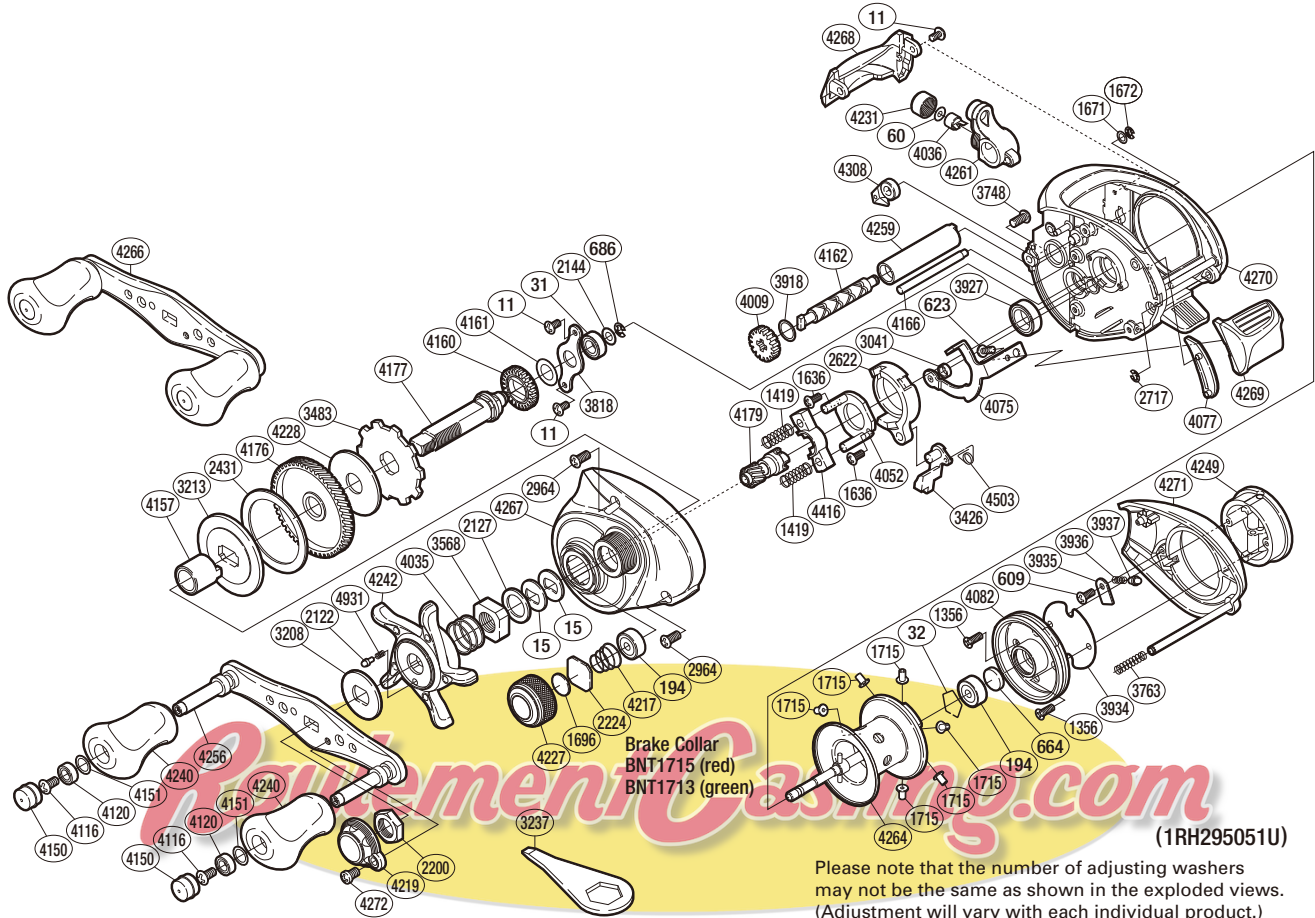

SHIMANO

CHRONARCH SA-RB

CH-51E

Please note that the number of adjusting washers may not be the same as shown in the exploded views. (Adjustment will vary with each individual product.)

Part No.	Description	Part No.	Description	Part No.	Description
BNT0011	Screw	BNT3426	Clutch Pawl	BNT4177	Drive Shaft
BNT0015	Drag Spring Washer	BNT3483	Anti-Reverse Ratchet	BNT4179	Pinion Gear
BNT0031	Ball Bearing	BNT3568	Star Drag Nut	BNT4217	Spool Tension Spring
BNT0032	Bearing Retainer	BNT3748	Screw	BNT4219	Handle Retainer
BNT0060	Spacer	BNT3763	Side Plate Spring	BNT4227	Cast Control Cap
BNT0194	Ball Bearing	BNT3818	Drive Shaft Retainer	BNT4228	Drag Washer
BNT0609	Screw	BNT3918	Washer	BNT4231	Pawl Cap
BNT0623	Screw	BNT3927	Ball Bearing	BNT4240	Handle Knob
BNT0664	Spacer B	BNT3934	Brake Case Spacer	BNT4242	Star Drag
BNT0686	E Lock	BNT3935	Brake Spring Retainer	BNT4249	Turnkey Dial
BNT1356	Screw	BNT3936	Click Spring	BNT4256	Handle Shank Assembly
BNT1419	Yoke Spring	BNT3937	Click Pin	BNT4259	Level Wind Guard
BNT1636	Screw	BNT4009	Idle Gear	BNT4261	Line Guide
BNT1671	Washer	BNT4035	Star Drag Spring	BNT4264	Spool Assembly
BNT1672	E Lock	BNT4036	Line Guide Pawl	BNT4266	Handle Assembly
BNT1696	Cast Control Spacer	BNT4052	Clutch Cam Retainer	BNT4267	Left Side Plate
BNT1715	Brake Collar (red)	BNT4075	Clutch Plate	BNT4268	Level Wind Protector
BNT2122	Click Pin	BNT4077	Clutch Bar Guide	BNT4269	Quick-Fire II Clutch Bar
BNT2127	Star Drag Spacer	BNT4082	Brake Case	BNT4270	One-Piece Frame
BNT2144	Washer	BNT4116	Screw	BNT4271	Right Side Plate
BNT2200	Handle Nut	BNT4120	Ball Bearing	BNT4272	Screw
BNT2224	Spool Tension Spacer	BNT4150	Handle Knob Seal	BNT4308	Anti-Reverse Pawl
BNT2431	Drag Washer	BNT4151	Washer	BNT4416	Yoke
BNT2622	Clutch Cam	BNT4157	Roller Clutch Inner Tube	BNT4503	Clutch Pawl Spring
BNT2717	E Lock	BNT4160	Idle Gear	BNT4931	Click Spring
BNT2964	Screw	BNT4161	Washer		
BNT3041	Clutch Plate Shaft Support	BNT4162	Worm Shaft		
BNT3208	Star Drag Click Plate	BNT4166	Level Wind Guide	BNT1713	Brake Collar (green) (accessory)
BNT3213	Key Washer	BNT4176	Drive Gear	BNT3237	Wrench (accessory)