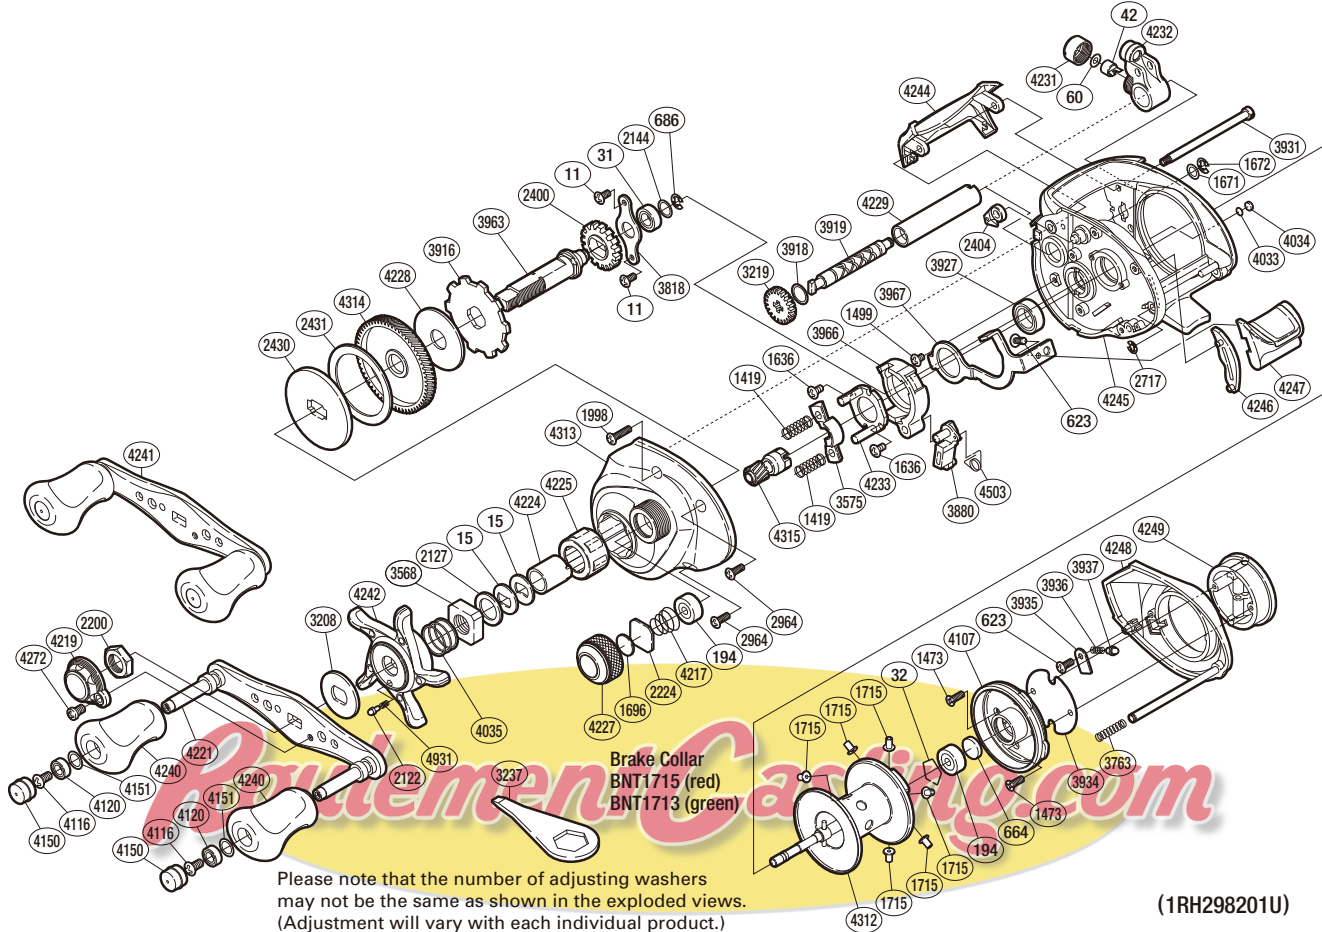

SHIMANO

CHRONARCH SA-RB

CH-201E6

Please note that the number of adjusting washers may not be the same as shown in the exploded views. (Adjustment will vary with each individual product.)

(1RH298201U)

Part No.	Description	Part No.	Description	Part No.	Description
BNT0011	Screw	BNT2964	Screw	BNT4219	Handle Retainer
BNT0015	Drag Spring Washer	BNT3208	Star Drag Click Plate	BNT4221	Handle Shank Assembly
BNT0031	Ball Bearing	BNT3219	Idle Gear	BNT4224	Roller Clutch Inner Tube
BNT0032	Bearing Retainer	BNT3568	Star Drag Nut	BNT4225	Roller Clutch Bearing
BNT0042	Line Guide Pawl	BNT3575	Yoke	BNT4227	Cast Control Cap
BNT0060	Spacer	BNT3763	Side Plate Spring	BNT4228	Drag Washer
BNT0194	Ball Bearing	BNT3818	Drive Shaft Retainer	BNT4229	Level Wind Guard
BNT0623	Screw	BNT3880	Clutch Pawl	BNT4231	Pawl Cap
BNT0664	Spacer B	BNT3916	Anti-Reverse Ratchet	BNT4232	Line Guide
BNT0686	E Lock	BNT3918	Washer	BNT4233	Clutch Cam Retainer
BNT1419	Yoke Spring	BNT3919	Worm Shaft	BNT4240	Handle Knob
BNT1473	Screw	BNT3927	Ball Bearing	BNT4241	Handle Assembly
BNT1499	Screw	BNT3931	Level Wind Guide	BNT4242	Star Drag
BNT1636	Screw	BNT3934	Brake Case Spacer	BNT4244	Level Wind Protector
BNT1671	Washer	BNT3935	Brake Spring Retainer	BNT4245	One-Piece Frame
BNT1672	E Lock	BNT3936	Click Spring	BNT4246	Clutch Bar Guide
BNT1696	Cast Control Spacer	BNT3937	Click Pin	BNT4247	Quick-Fire II Clutch Bar
BNT1715	Brake Collar (red)	BNT3963	Drive Shaft	BNT4248	Right Side Plate
BNT1998	Screw	BNT3966	Clutch Cam	BNT4249	Turnkey Dial
BNT2122	Click Pin	BNT3967	Clutch Plate	BNT4272	Screw
BNT2127	Star Drag Spacer	BNT4033	Washer	BNT4312	Spool Assembly
BNT2144	Washer	BNT4034	Anti-Thrust Washer	BNT4313	Left Side Plate
BNT2200	Handle Nut	BNT4035	Star Drag Spring	BNT4314	Drive Gear
BNT2224	Spool Tension Spacer	BNT4107	Brake Case	BNT4315	Pinion Gear
BNT2400	Idle Gear	BNT4116	Screw	BNT4503	Clutch Pawl Spring
BNT2404	Anti-Reverse Pawl	BNT4120	Ball Bearing	BNT4931	Click Spring
BNT2430	Key Washer	BNT4150	Handle Knob Seal		
BNT2431	Drag Washer	BNT4151	Washer	BNT1713	Brake Collar (green) (accessory)
BNT2717	E Lock	BNT4217	Spool Tension Spring	BNT3237	Wrench (accessory)