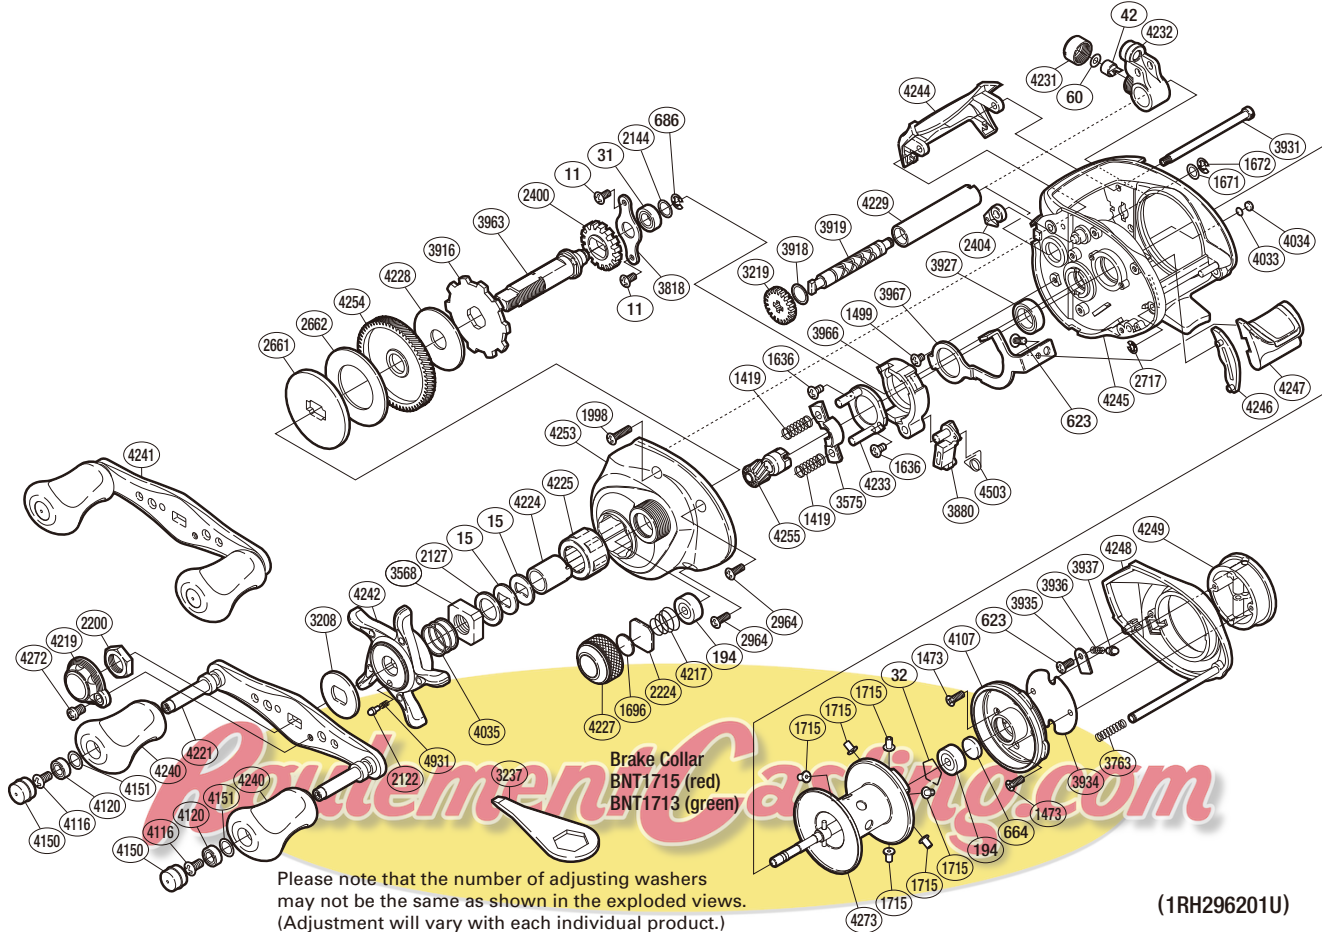

SHIMANO

CHRONARCH SA-RB

CH-201E5

Please note that the number of adjusting washers may not be the same as shown in the exploded views. (Adjustment will vary with each individual product.)

(1RH296201U)

Part No.	Description	Part No.	Description	Part No.	Description
BNT0011	Screw	BNT2964	Screw	BNT4219	Handle Retainer
BNT0015	Drag Spring Washer	BNT3208	Star Drag Click Plate	BNT4221	Handle Shank Assembly
BNT0031	Ball Bearing	BNT3219	Idle Gear	BNT4224	Roller Clutch Inner Tube
BNT0032	Bearing Retainer	BNT3568	Star Drag Nut	BNT4225	Roller Clutch Bearing
BNT0042	Line Guide Pawl	BNT3575	Yoke	BNT4227	Cast Control Cap
BNT0060	Spacer	BNT3763	Side Plate Spring	BNT4228	Drag Washer
BNT0194	Ball Bearing	BNT3818	Drive Shaft Retainer	BNT4229	Level Wind Guard
BNT0623	Screw	BNT3880	Clutch Pawl	BNT4231	Pawl Cap
BNT0664	Spacer B	BNT3916	Anti-Reverse Ratchet	BNT4232	Line Guide
BNT0686	E Lock	BNT3918	Washer	BNT4233	Clutch Cam Retainer
BNT1419	Yoke Spring	BNT3919	Worm Shaft	BNT4240	Handle Knob
BNT1473	Screw	BNT3927	Ball Bearing	BNT4241	Handle Assembly
BNT1499	Screw	BNT3931	Level Wind Guide	BNT4242	Star Drag
BNT1636	Screw	BNT3934	Brake Case Spacer	BNT4244	Level Wind Protector
BNT1671	Washer	BNT3935	Brake Spring Retainer	BNT4245	One-Piece Frame
BNT1672	E Lock	BNT3936	Click Spring	BNT4246	Clutch Bar Guide
BNT1696	Cast Control Spacer	BNT3937	Click Pin	BNT4247	Quick-Fire II Clutch Bar
BNT1715	Brake Collar (red)	BNT3963	Drive Shaft	BNT4248	Right Side Plate
BNT1998	Screw	BNT3966	Clutch Cam	BNT4249	Turnkey Dial
BNT2122	Click Pin	BNT3967	Clutch Plate	BNT4253	Left Side Plate
BNT2127	Star Drag Spacer	BNT4033	Washer	BNT4254	Drive Gear
BNT2144	Washer	BNT4034	Anti-Thrust Washer	BNT4255	Pinion Gear
BNT2200	Handle Nut	BNT4035	Star Drag Spring	BNT4272	Screw
BNT2224	Spool Tension Spacer	BNT4107	Brake Case	BNT4273	Spool Assembly
BNT2400	Idle Gear	BNT4116	Screw	BNT4503	Clutch Pawl Spring
BNT2404	Anti-Reverse Pawl	BNT4120	Ball Bearing	BNT4931	Click Spring
BNT2661	Key Washer	BNT4150	Handle Knob Seal		
BNT2662	Drag Washer	BNT4151	Washer	BNT1713	Brake Collar (green) (accessory)
BNT2717	E Lock	BNT4217	Spool Tension Spring	BNT3237	Wrench (accessory)