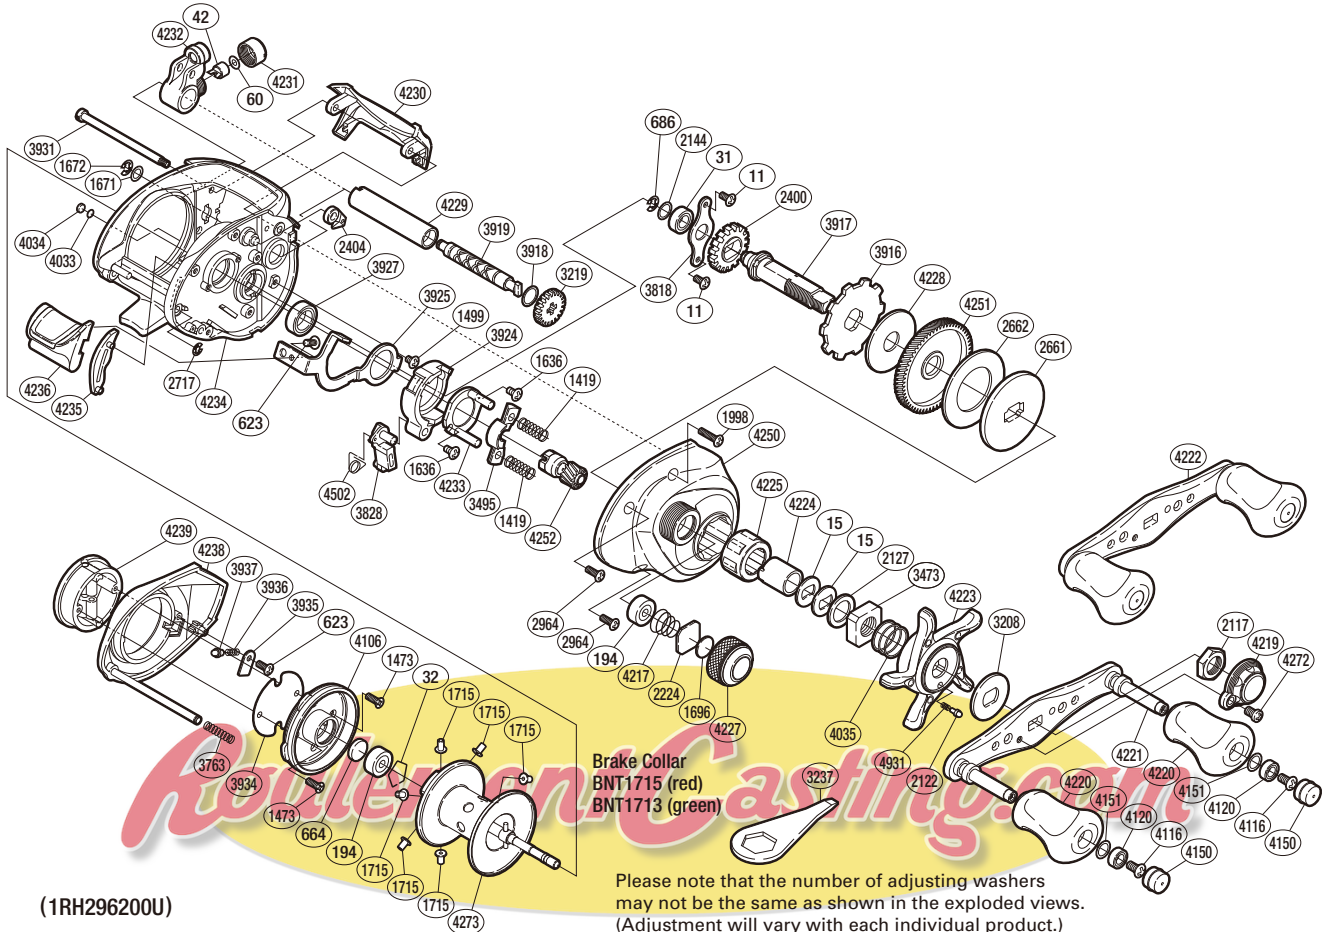

## CH-200E5

(1RH296200U)

Please note that the number of adjusting washers may not be the same as shown in the exploded views. (Adjustment will vary with each individual product.)

Part No.	Description	Part No.	Description	Part No.	Description
BNT0011	Screw	BNT2964	Screw	BNT4219	Handle Retainer
BNT0015	Drag Spring Washer	BNT3208	Star Drag Click Plate	BNT4220	Handle Knob
BNT0031	Ball Bearing	BNT3219	Idle Gear	BNT4221	Handle Shank Assembly
BNT0032	Bearing Retainer	BNT3473	Star Drag Nut	BNT4222	Handle Assembly
BNT0042	Line Guide Pawl	BNT3495	Yoke	BNT4223	Star Drag
BNT0060	Spacer	BNT3763	Side Plate Spring	BNT4224	Roller Clutch Inner Tube
BNT0194	Ball Bearing	BNT3818	Drive Shaft Retainer	BNT4225	Roller Clutch Bearing
BNT0623	Screw	BNT3828	Clutch Pawl	BNT4227	Cast Control Cap
BNT0664	Spacer B	BNT3916	Anti-Reverse Ratchet	BNT4228	Drag Washer
BNT0686	E Lock	BNT3917	Drive Shaft	BNT4229	Level Wind Guard
BNT1419	Yoke Spring	BNT3918	Washer	BNT4230	Level Wind Protector
BNT1473	Screw	BNT3919	Worm Shaft	BNT4231	Pawl Cap
BNT1499	Screw	BNT3924	Clutch Cam	BNT4232	Line Guide
BNT1636	Screw	BNT3925	Clutch Plate	BNT4233	Clutch Cam Retainer
BNT1671	Washer	BNT3927	Ball Bearing	BNT4234	One-Piece Frame
BNT1696	Cast Control Spacer	BNT3931	Level Wind Guide	BNT4235	Clutch Bar Guide
BNT1715	Brake Collar (red)	BNT3934	Brake Case Spacer	BNT4236	Quick-Fire II Clutch Bar
BNT1998	Screw	BNT3935	Brake Spring Retainer	BNT4238	Left Side Plate
BNT2117	Handle Nut	BNT3936	Click Spring	BNT4239	Turnkey Dial
BNT2122	Click Pin	BNT3937	Click Pin	BNT4250	Right Side Plate
BNT2127	Star Drag Spacer	BNT4033	Washer	BNT4251	Drive Gear
BNT2144	Washer	BNT4034	Anti-Thrust Washer	BNT4252	Pinion Gear
BNT2224	Spool Tension Spacer	BNT4035	Star Drag Spring	BNT4272	Screw
BNT2400	Idle Gear	BNT4106	Brake Case	BNT4273	Spool Assembly
BNT2404	Anti-Reverse Pawl	BNT4116	Screw	BNT4502	Clutch Pawl Spring
BNT2661	Key Washer	BNT4120	Ball Bearing	BNT4931	Click Spring
BNT2662	Drag Washer	BNT4150	Handle Knob Seal		
BNT2717	E Lock	BNT4151	Washer	BNT1713	Brake Collar (green) (accessory)
		BNT4217	Spool Tension Spring	BNT3237	Wrench (accessory)