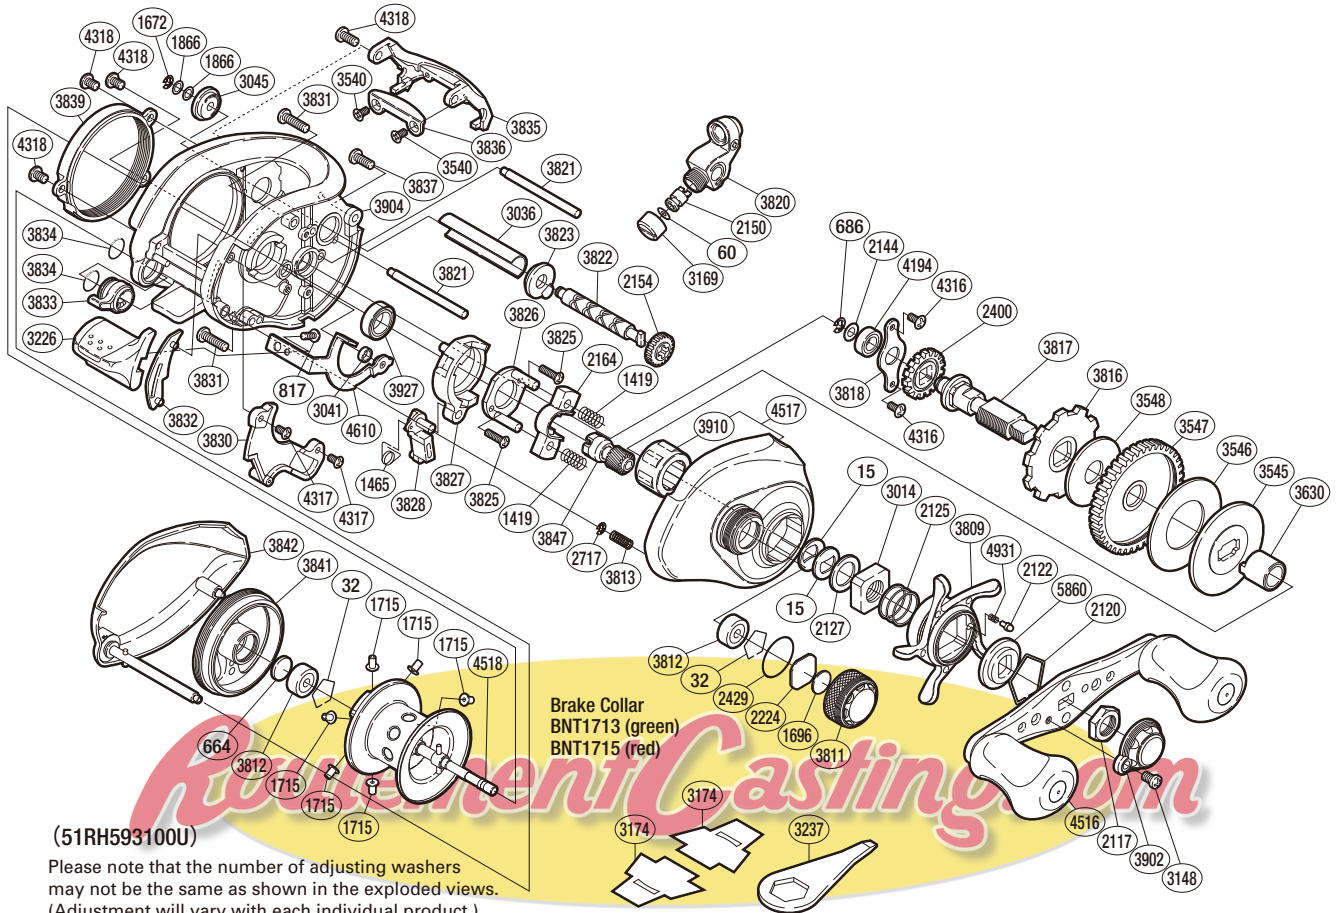

SHIMANO

CORE S A-RB

COR-100MG7

(51RH593100U)

Please note that the number of adjusting washers may not be the same as shown in the exploded views. (Adjustment will vary with each individual product.)

Part No.	Description	Part No.	Description	Part No.	Description
BNT0015	Drag Spring Washer	BNT3045	Worm Bushing B	BNT3833	Side Plate Cam Lever
BNT0032	Bearing Retainer	BNT3148	Screw	BNT3834	O Ring
BNT0060	Spacer	BNT3169	Pawl Cap	BNT3835	Level Wind Protector
BNT0664	Spacer B	BNT3226	Quick-Fire II Clutch Bar	BNT3836	Line Guard Retainer
BNT0686	E Lock	BNT3540	Screw	BNT3837	Screw
BNT0817	Screw	BNT3545	Key Washer	BNT3839	Side Frame Plate
BNT1419	Yoke Spring	BNT3546	Drag Washer	BNT3841	Brake Case
BNT1465	Clutch Pawl Spring	BNT3547	Drive Gear	BNT3842	Left Side Plate
BNT1672	E Lock	BNT3548	Drag Washer	BNT3847	Pinion Gear
BNT1696	Cast Control Spacer	BNT3630	Roller Clutch Inner Tube	BNT3902	Handle Retainer
BNT1715	Brake Collar (red)	BNT3809	Star Drag	BNT3904	One-Piece Frame
BNT1866	Spacer	BNT3811	Cast Control Cap	BNT3910	Roller Clutch Bearing
BNT2117	Handle Nut	BNT3812	Ball Bearing	BNT3927	Ball Bearing
BNT2120	Click Plate Retainer	BNT3813	Damper Spring	BNT4194	Ball Bearing
BNT2122	Click Pin	BNT3816	Anti-Reverse Ratchet	BNT4316	Screw
BNT2125	Star Drag Spring	BNT3817	Drive Shaft	BNT4317	Screw
BNT2127	Star Drag Spacer	BNT3818	Drive Shaft Retainer	BNT4318	Screw
BNT2144	Washer	BNT3820	Line Guide	BNT4516	Handle Assembly
BNT2150	Line Guide Pawl	BNT3821	Level Wind Guide	BNT4517	Right Side Plate
BNT2154	Idle Gear	BNT3822	Worm Shaft	BNT4518	Spool Assembly
BNT2164	Yoke	BNT3823	Worm Bushing A	BNT4610	Clutch Plate
BNT2224	Spool Tension Spacer	BNT3825	Screw	BNT4931	Click Spring
BNT2400	Idle Gear	BNT3826	Clutch Cam Retainer	BNT5860	Star Drag Click Plate
BNT2429	O Ring	BNT3827	Clutch Cam		
BNT2717	E Lock	BNT3828	Clutch Pawl		
BNT3014	Star Drag Nut	BNT3830	Clutch Guard	BNT1713	Brake Collar (green) (accessory)
BNT3036	Level Wind Guard	BNT3831	Screw	BNT3174	Reel Seat Spacer (accessory)
BNT3041	Clutch Plate Shaft Support	BNT3832	Clutch Bar Guide B	BNT3237	Wrench (accessory)