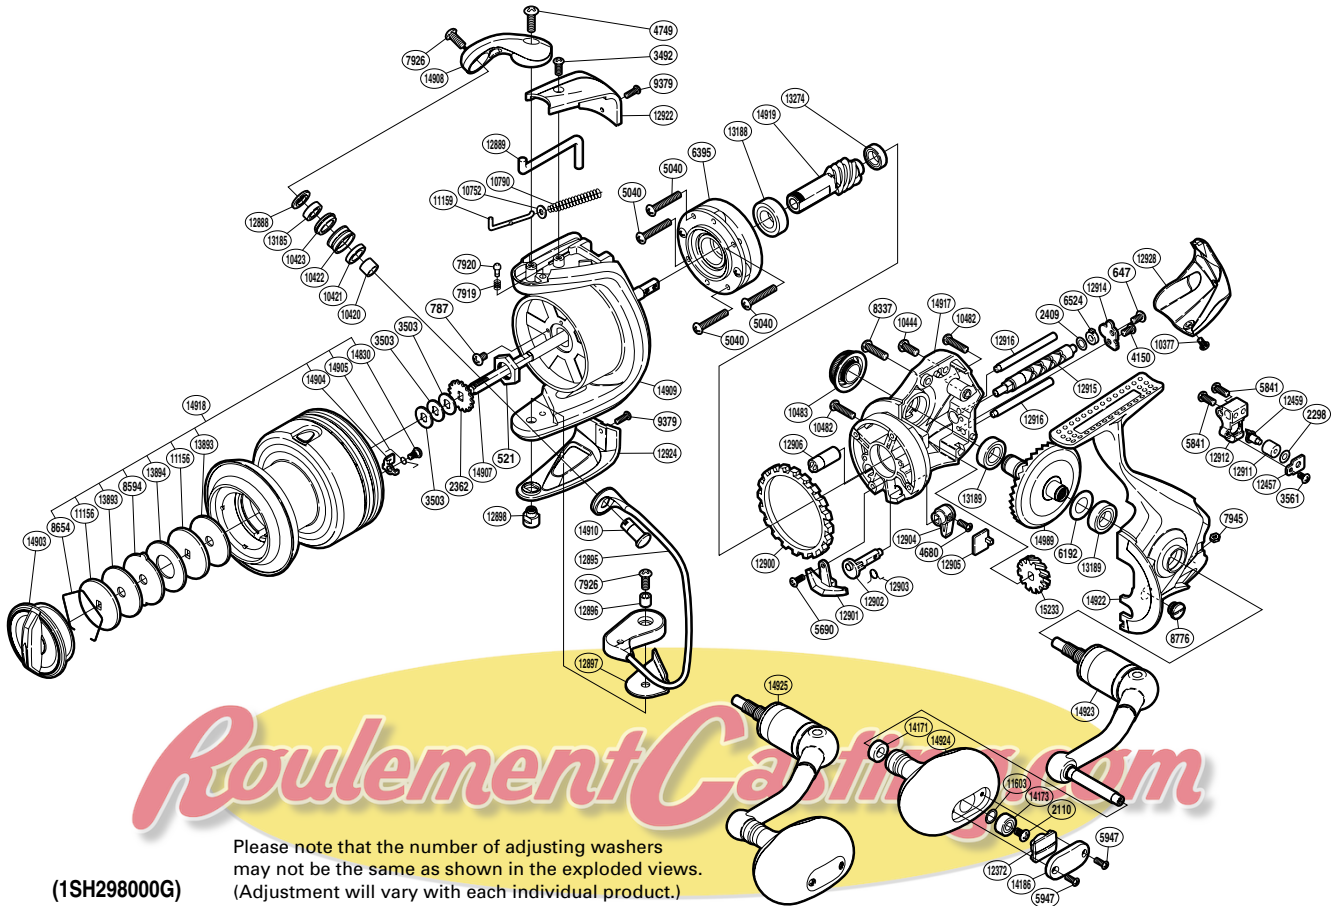

## BIO-SW8000PG

Part No.	Description	Part No.	Description	Part No.	Description
RD 0521	Rotor Nut	RD10421	Line Roller Collar	RD12916	Oscillating Guide
RD 0647	Screw	RD10422	Line Roller	RD12922	Bail Spring Cover
RD 0787	Screw	RD10423	Line Roller Bushing	RD12924	Bail Hold Support Guard
RD 2110	Screw	RD10444	Screw	RD12928	Rear Protector
RD 2298	Spacer	RD10482	Screw	RD13185	Ball Bearing
RD 2362	Spool Support	RD10483	Handle Screw Cap	RD13188	Ball Bearing
RD 2409	Spacer	RD10752	Spring Guide A Support	RD13189	Ball Bearing
RD 3492	Screw	RD10790	Bail Spring	RD13274	Ball Bearing
RD 3503	Spool Washer	RD11156	Key Washer	RD13893	Drag Washer
RD 3561	Screw	RD11159	Bail Spring Guide A	RD13894	Drag Washer
RD 4150	Screw	RD11603	Washer	RD14171	Handle Knob Bushing
RD 4680	Screw	RD12372	Handle Knob Seal	RD14173	Ball Bearing
RD 4749	Screw	RD12457	Oscillating Pawl Cover	RD14186	Handle Knob I.D. Plate
RD 5040	Screw	RD12459	Oscillating Pawl	RD14830	Screw
RD 5690	Screw	RD12888	Line Roller Washer	RD14903	Drag Knob
RD 5841	Screw	RD12889	Bail Trip Lever	RD14904	Drag Click
RD 5947	Screw	RD12895	Bail Assembly	RD14905	Click Spring
RD 6192	Washer	RD12896	Screw Collar	RD14907	Main Shaft
RD 6395	Roller Clutch Assembly	RD12897	Bail Hold Support Spacer	RD14908	Bail Arm
RD 6524	Worm Bushing (rear)	RD12898	Bail Hold Support Shaft	RD14909	Rotor
RD 7919	Click Spring	RD12900	Friction Ring	RD14910	Line Roller Support
RD 7920	Click Pin	RD12901	Bail Trip Strike	RD14917	Body
RD 7926	Screw	RD12902	Anti-Reverse Cam	RD14918	Spool Assembly
RD 7945	Nut	RD12903	Anti-Reverse Cam Spring	RD14919	Pinion Gear
RD 8337	Screw	RD12904	Anti-Reverse Lever	RD14922	Side Cover
RD 8594	Eared Washer	RD12905	Anti-Reverse Lever Cover	RD14923	Handle Shank Assembly
RD 8654	Drag Washers Retainer	RD12906	Worm Bushing (front)	RD14924	Handle Knob
RD 8776	Oil Cap	RD12911	Oscillating Slider Bushing	RD14925	Handle Assembly
RD 9379	Screw	RD12912	Oscillating Slider	RD14989	Drive Gear
RD10377	Screw	RD12914	Worm Shaft Retainer	RD15233	Idle Gear
RD10420	Bearing Spacer	RD12915	Worm Shaft		