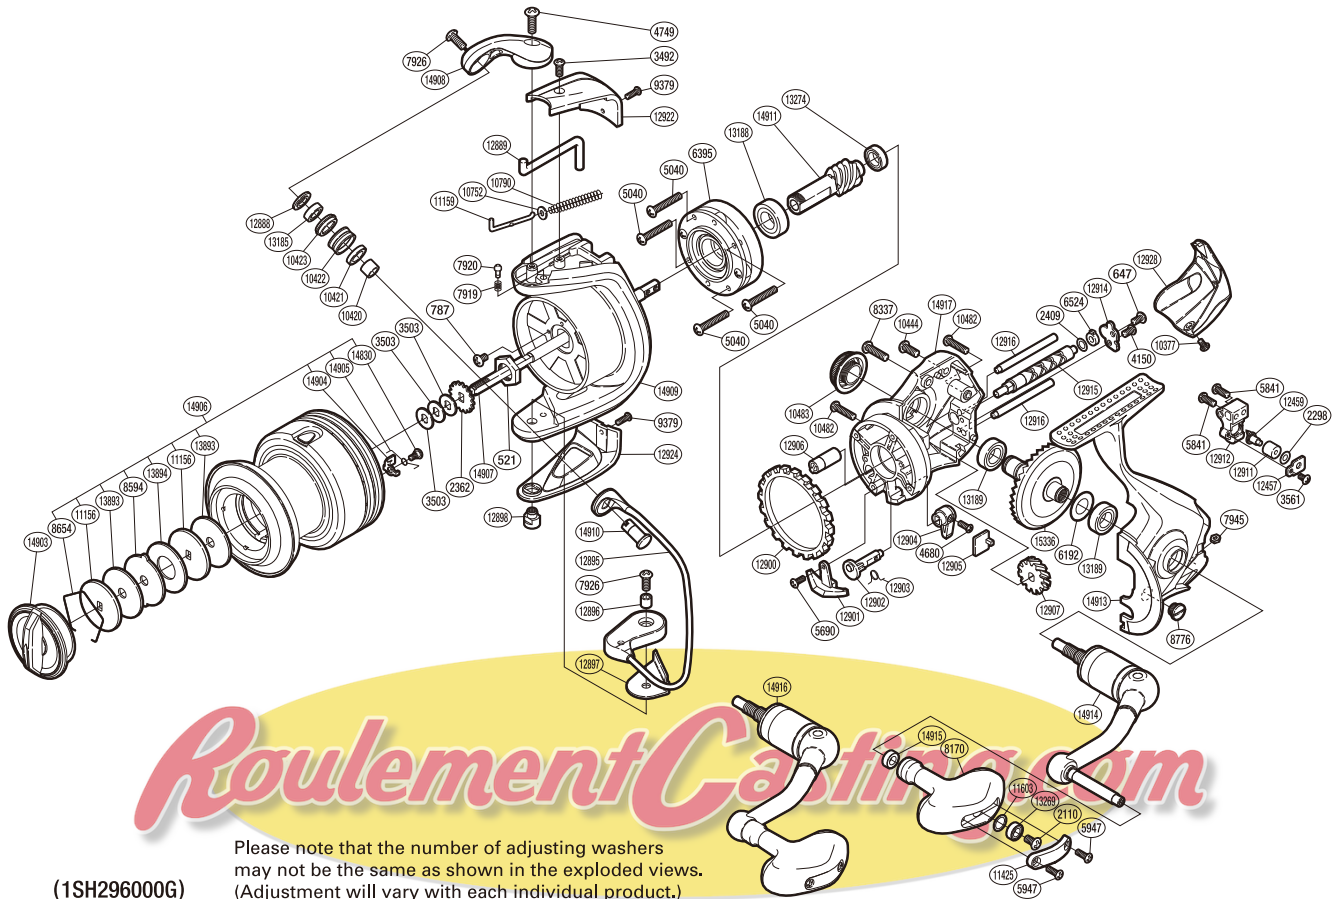

SHIMANO

BIOMASTER SA-RB

BIO-SW6000HG

Please note that the number of adjusting washers may not be the same as shown in the exploded views. (Adjustment will vary with each individual product.)

(1SH296000G)

Part No.	Description	Part No.	Description	Part No.	Description
RD 0521	Rotor Nut	RD10420	Bearing Spacer	RD12914	Worm Shaft Retainer
RD 0647	Screw	RD10421	Line Roller Collar	RD12915	Worm Shaft
RD 0787	Screw	RD10422	Line Roller	RD12916	Oscillating Guide
RD 2110	Screw	RD10423	Line Roller Bushing	RD12922	Bail Spring Cover
RD 2298	Spacer	RD10444	Screw	RD12924	Rail Hold Support Guard
RD 2362	Spool Support	RD10482	Screw	RD12928	Rear Protector
RD 2409	Spacer	RD10483	Handle Screw Cap	RD13185	Ball Bearing
RD 3492	Screw	RD10752	Spring Guide A Support	RD13188	Ball Bearing
RD 3503	Spool Washer	RD10790	Bail Spring	RD13189	Ball Bearing
RD 3561	Screw	RD11156	Key Washer	RD13269	Ball Bearing
RD 4150	Screw	RD11159	Bail Spring Guide A	RD13274	Ball Bearing
RD 4680	Screw	RD11425	Handle Knob I.D. Plate	RD13893	Drag Washer
RD 4749	Screw	RD11603	Washer	RD13894	Drag Washer
RD 5040	Screw	RD12457	Oscillating Pawl Cover	RD14830	Screw
RD 5690	Screw	RD12459	Oscillating Pawl	RD14903	Drag Knob
RD 5841	Screw	RD12888	Line Roller Washer	RD14904	Drag Click
RD 5947	Screw	RD12889	Bail Trip Lever	RD14905	Click Spring
RD 6192	Washer	RD12895	Bail Assembly	RD14906	Spool Assembly
RD 6395	Roller Clutch Assembly	RD12896	Screw Collar	RD14907	Main Shaft
RD 6524	Worm Bushing (rear)	RD12897	Bail Hold Support Spacer	RD14908	Bail Arm
RD 7919	Click Spring	RD12898	Bail Hold Support Shaft	RD14909	Rotor
RD 7920	Click Pin	RD12900	Friction Ring	RD14910	Line Roller Support
RD 7926	Screw	RD12901	Bail Trip Strike	RD14911	Pinion Gear
RD 7945	Nut	RD12902	Anti-Reverse Cam	RD14913	Side Cover
RD 8170	Handle Knob	RD12903	Anti-Reverse Cam Spring	RD14914	Handle Shank Assembly
RD 8337	Screw	RD12904	Anti-Reverse Lever	RD14915	Handle Knob Bushing
RD 8594	Eared Washer	RD12905	Anti-Reverse Lever Cover	RD14916	Handle Assembly
RD 8654	Drag Washers Retainer	RD12906	Worm Bushing (front)	RD14917	Body
RD 8776	Oil Cap	RD12907	Idle Gear	RD15336	Drive Gear
RD 9379	Screw	RD12911	Oscillating Slider Bushing		
RD10377	Screw	RD12912	Oscillating Slider		