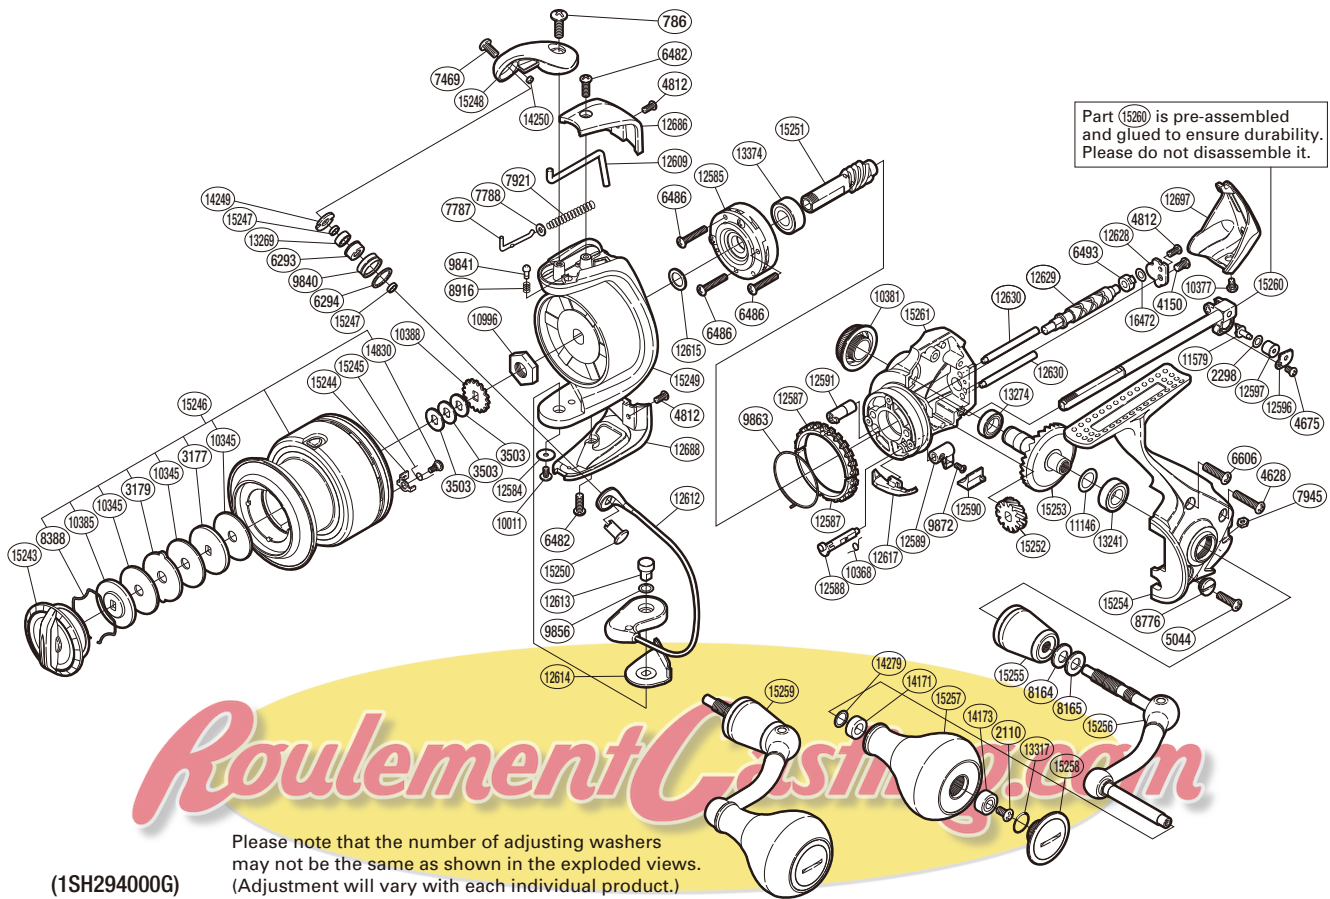

SHIMANO

BIOMASTER SA-RB

BIO-SW4000XG

Please note that the number of adjusting washers may not be the same as shown in the exploded views. (Adjustment will vary with each individual product.)

(1SH294000G)

Part No.	Description	Part No.	Description	Part No.	Description
RD 0786	Screw ****	RD10368	Anti-Reverse Cam Spring	RD14171	Handle Knob Bushing
RD 2110	Screw	RD10377	Screw	RD14173	Ball Bearing
RD 2298	Spacer ***	RD10381	Handle Screw Cap	RD14249	Line Roller Plate *
RD 3177	Key Washer	RD10385	Key Washer	RD14250	Line Roller Oil Cap
RD 3179	Eared Washer	RD10388	Spool Support	RD14279	Washer
RD 3503	Spool Washer	RD10996	Rotor Nut	RD14830	Screw *****
RD 4150	Screw	RD11146	Washer **/*****	RD15243	Drag Knob
RD 4628	Screw	RD11579	Oscillating Pawl ***	RD15244	Drag Click *****
RD 4675	Screw	RD12584	Washer	RD15245	Click Spring *****
RD 4812	Screw	RD12585	Roller Clutch Assembly	RD15246	Spool Assembly
RD 5044	Screw	RD12587	Friction Ring	RD15247	Bearing Spacer *
RD 6293	Line Roller Bushing *	RD12588	Anti-Reverse Cam	RD15248	Bail Arm
RD 6294	Line Roller Spacer *	RD12589	Anti-Reverse Lever	RD15249	Rotor
RD 6482	Screw	RD12590	Anti-Reverse Lever Cover	RD15250	Line Roller Support *
RD 6486	Screw	RD12591	Worm Bushing (front) ***	RD15251	Pinion Gear **
RD 6493	Worm Bushing (rear) ***	RD12596	Oscillating Pawl Cover	RD15252	Idle Gear **
RD 6606	Screw	RD12597	Oscillating Slider Bushing ***	RD15253	Drive Gear **
RD 7469	Screw *	RD12609	Bail Trip Lever	RD15254	Side Cover
RD 7787	Bail Spring Guide A ****	RD12612	Bail Assembly	RD15255	Handle Shaft Cover
RD 7788	Spring Guide A Support ****	RD12613	Bail Hold Support Shaft	RD15256	Handle Shank Assembly
RD 7921	Bail Spring ****	RD12614	Bail Hold Support Spacer	RD15257	Handle Knob
RD 7945	Nut	RD12615	Washer	RD15258	Handle Knob Cap
RD 8164	Coned Disc Spring	RD12617	Bail Trip Strike	RD15259	Handle Assembly
RD 8165	Large Handle Shank Washer	RD12628	Worm Shaft Retainer	RD15260	Main Shaft Assembly
RD 8388	Drag Washers Retainer	RD12629	Worm Shaft ***	RD15261	Body
RD 8776	Oil Cap	RD12630	Oscillating Guide	RD16472	Spacer ***
RD 8916	Click Spring ****	RD12686	Bail Spring Cover		
RD 9840	Line Roller *	RD12688	Bail Hold Support Guard		
RD 9841	Click Pin ****	RD12697	Rear Protector	PK 0153	Line Roller Set *
RD 9856	Washer	RD13241	Ball Bearing *****	PK 0154	Gear Set **
RD 9863	Friction Spring	RD13269	Ball Bearing *	PK 0155	Oscillation Set ***
RD 9872	Screw	RD13274	Ball Bearing *****	PK 0156	Bail Spring Set ****
RD10011	Screw	RD13317	O Ring	PK 0157	Bearing Set *****
RD10345	Drag Washer	RD13374	Ball Bearing *****	PK 0158	Drag Clicker Set *****