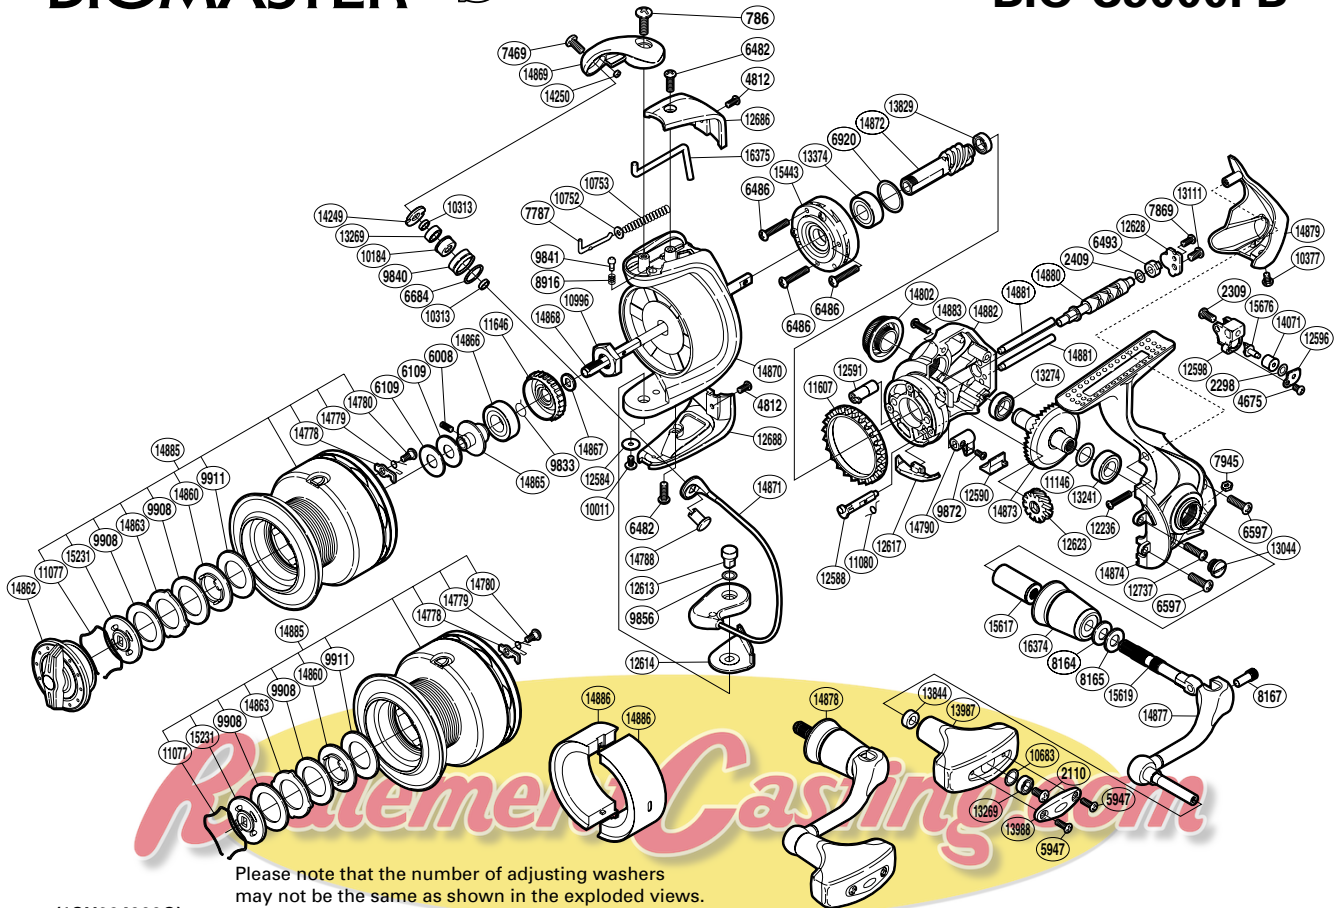

SHIMANO

BIOMASTER SA-RB

BIO-C5000FB

Please note that the number of adjusting washers may not be the same as shown in the exploded views. (Adjustment will vary with each individual product.)

(1SH284900G)

Part No.	Description	Part No.	Description	Part No.	Description
RD 0786	Screw	RD10752	Bail Spring Guide A Support	RD14778	Drag Click
RD 2110	Screw	RD10753	Bail Spring	RD14779	Drag Click Spring
RD 2298	Spacer	RD10996	Rotor Nut	RD14780	Screw
RD 2309	Screw	RD11077	Drag Washers Retainer	RD14788	Line Roller Support
RD 2409	Spacer	RD11080	Anti-Reverse Cam Spring	RD14790	Anti-Reverse Lever
RD 4675	Screw	RD11146	Washer	RD14802	Handle Screw Cap
RD 4812	Screw	RD11607	Friction Ring	RD14860	Key Washer
RD 5947	Screw	RD11646	Drag Click Ratchet	RD14862	Drag Knob
RD 6008	Set Screw	RD12236	Screw	RD14863	Eared Washer
RD 6109	Spool Washer	RD12584	Washer	RD14865	Bearing Bushing
RD 6482	Screw	RD12588	Anti-Reverse Cam	RD14866	Ball Bearing
RD 6486	Screw	RD12590	Anti-Reverse Lever Cover	RD14867	Spool Support
RD 6493	Worm Bushing (rear)	RD12591	Worm Bushing (front)	RD14868	Main Shaft
RD 6597	Screw	RD12596	Oscillating Pawl Cover	RD14869	Bail Arm
RD 6684	Line Roller Spacer	RD12598	Oscillating Slider	RD14870	Rotor
RD 6920	Spacer	RD12613	Bail Hold Support Shaft	RD14871	Bail Assembly
RD 7469	Screw	RD12614	Bail Hold Support Spacer	RD14872	Pinion Gear
RD 7787	Bail Spring Guide A	RD12617	Bail Trip Strike	RD14873	Drive Gear
RD 7869	Screw	RD12623	Idle Gear	RD14874	Side Cover
RD 7945	Nut	RD12628	Worm Shaft Retainer	RD14877	Handle Shank Assembly
RD 8164	Coned Disc Spring	RD12686	Bail Spring Cover	RD14878	Handle Assembly
RD 8165	Large Handle Shank Washer	RD12688	Bail Hold Support Guard	RD14879	Rear Protector
RD 8167	Handle Shaft Screw	RD12737	Screw	RD14880	Worm Shaft
RD 8916	Click Spring	RD13044	Oil Cap	RD14881	Oscillating Guide
RD 9833	Ratchet Spring	RD13111	Screw	RD14882	Body
RD 9840	Line Roller	RD13241	Ball Bearing	RD14883	Screw
RD 9841	Click Pin	RD13269	Ball Bearing	RD14885	Spool Assembly
RD 9856	Washer	RD13274	Ball Bearing	RD15231	Key Washer
RD 9872	Screw	RD13374	Ball Bearing	RD15443	Roller Clutch Assembly
RD 9908	Drag Washer	RD13829	Ball Bearing	RD15617	Handle Shaft Cover B
RD 9911	Drag Washer	RD13844	Handle Knob Bushing	RD15619	Handle Shaft
RD10011	Screw	RD13987	Handle Knob	RD15676	Oscillating Pawl
RD10184	Line Roller Bushing	RD13988	Handle Knob I.D. Plate	RD16374	Handle Shaft Cover A
RD10313	Bearing Spacer	RD14071	Oscillating Slider Bushing	RD16375	Bail Trip Lever
RD10377	Screw	RD14249	Line Roller Plate		
RD10683	Washer	RD14250	Line Roller Oil Cap	RD14886	Spool Economizer (accessory)