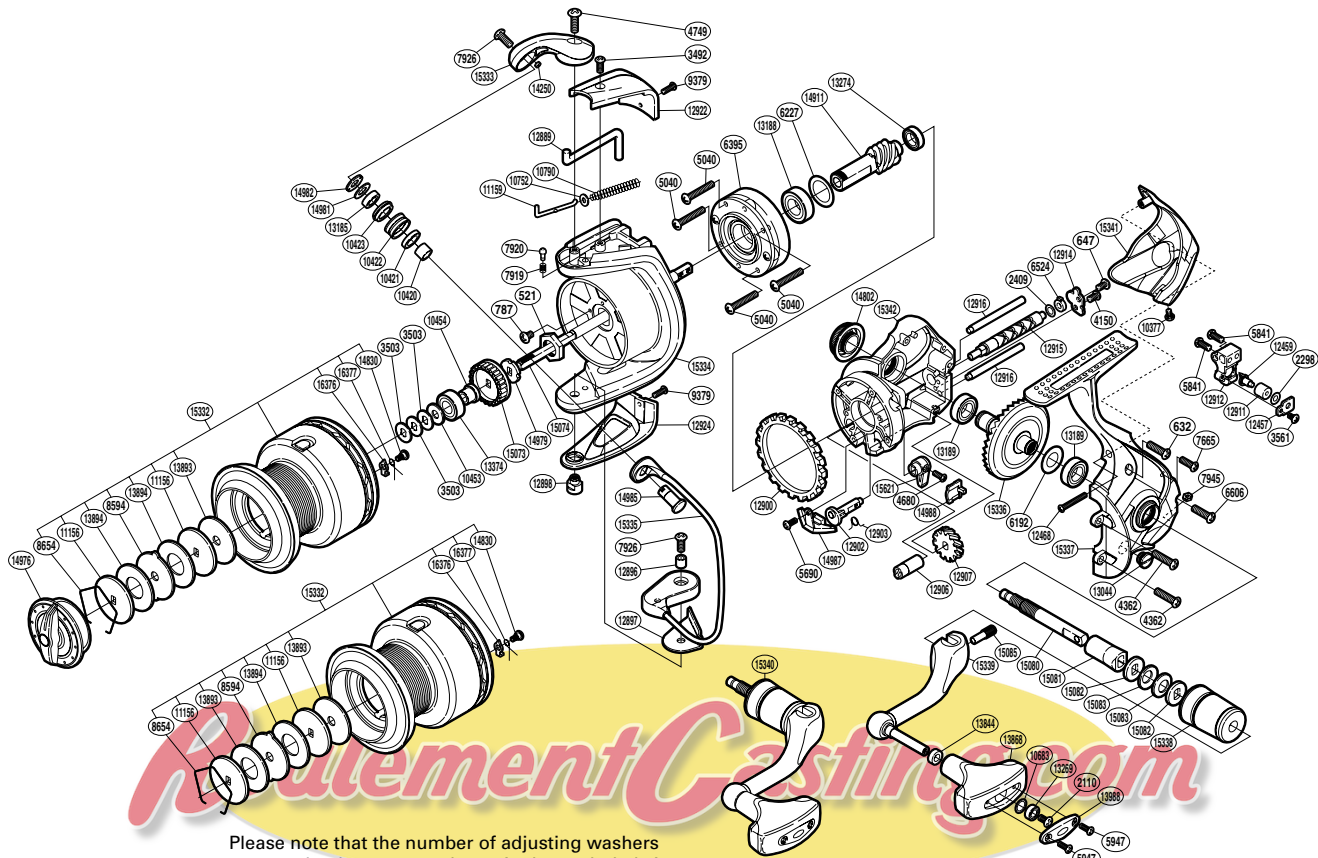

SHIMANO

BIOMASTER SA-RB

BIO-6000FB

Please note that the number of adjusting washers may not be the same as shown in the exploded views. (Adjustment will vary with each individual product.)

(1SH28600G)

Part No.	Description	Part No.	Description	Part No.	Description
RD 0521	Rotor Nut	RD10453	Spool Support B	RD13894	Drag Washer
RD 0632	Screw	RD10454	Bearing Bushing	RD13988	Handle Knob I.D. Plate
RD 0647	Screw	RD10683	Washer	RD14250	Line Roller Oil Cap
RD 0787	Screw	RD10752	Spring Guide A Support	RD14802	Handle Screw Cap
RD 2110	Screw	RD10790	Bail Spring	RD14830	Screw
RD 2298	Spacer	RD11156	Key Washer	RD14911	Pinion Gear
RD 2409	Spacer	RD11159	Bail Spring Guide A	RD14976	Drag Knob
RD 3492	Screw	RD12457	Oscillating Pawl Cover	RD14979	Spool Support B
RD 3503	Spool Washer	RD12459	Oscillating Pawl	RD14981	Line Roller Washer
RD 3561	Screw	RD12468	Screw	RD14982	Line Roller Plate
RD 4150	Screw	RD12889	Bail Trip Lever	RD14985	Line Roller Support
RD 4362	Screw	RD12896	Screw Collar	RD14987	Bail Trip Strike
RD 4680	Screw	RD12897	Bail Hold Support Spacer	RD14988	Anti-Reverse Lever Cover
RD 4749	Screw	RD12898	Bail Hold Support Shaft	RD15073	Spool Support A
RD 5040	Screw	RD12900	Friction Ring	RD15074	Main Shaft
RD 5690	Screw	RD12902	Anti-Reverse Cam	RD15080	Handle Shaft
RD 5841	Screw	RD12903	Anti-Reverse Cam Spring	RD15081	Handle Shaft Cover A
RD 5947	Screw	RD12906	Worm Bushing (front)	RD15082	Small Handle Shank Washer
RD 6192	Washer	RD12907	Idle Gear	RD15083	Coned Disc Spring
RD 6227	Washer	RD12911	Oscillating Slider Bushing	RD15085	Handle Shaft Screw
RD 6395	Roller Clutch Assembly	RD12912	Oscillating Slider	RD15332	Spool Assembly
RD 6524	Worm Bushing (rear)	RD12914	Worm Shaft Retainer	RD15333	Bail Arm
RD 6606	Screw	RD12915	Worm Shaft	RD15334	Rotor
RD 7665	Screw	RD12916	Oscillating Guide	RD15335	Bail Assembly
RD 7919	Click Spring	RD12922	Bail Spring Cover	RD15336	Drive Gear
RD 7920	Click Pin	RD12924	Bail Hold Support Guard	RD15337	Side Cover
RD 7926	Screw	RD13044	Oil Cap	RD15338	Handle Shaft Cover B
RD 7945	Nut	RD13185	Ball Bearing	RD15339	Handle Shank Assembly
RD 8594	Eared Washer	RD13188	Ball Bearing	RD15340	Handle Assembly
RD 8654	Drag Washers Retainer	RD13189	Ball Bearing	RD15341	Rear Protector
RD 9379	Screw	RD13269	Ball Bearing	RD15342	Body
RD10377	Screw	RD13274	Ball Bearing	RD15621	Anti-Reverse Lever
RD10420	Bearing Spacer	RD13374	Ball Bearing	RD16376	Drag Click
RD10421	Line Roller Collar	RD13844	Handle Knob Bushing	RD16377	Drag Click Spring
RD10422	Line Roller	RD13868	Handle Knob		
RD10423	Line Roller Bushing	RD13893	Drag Washer		