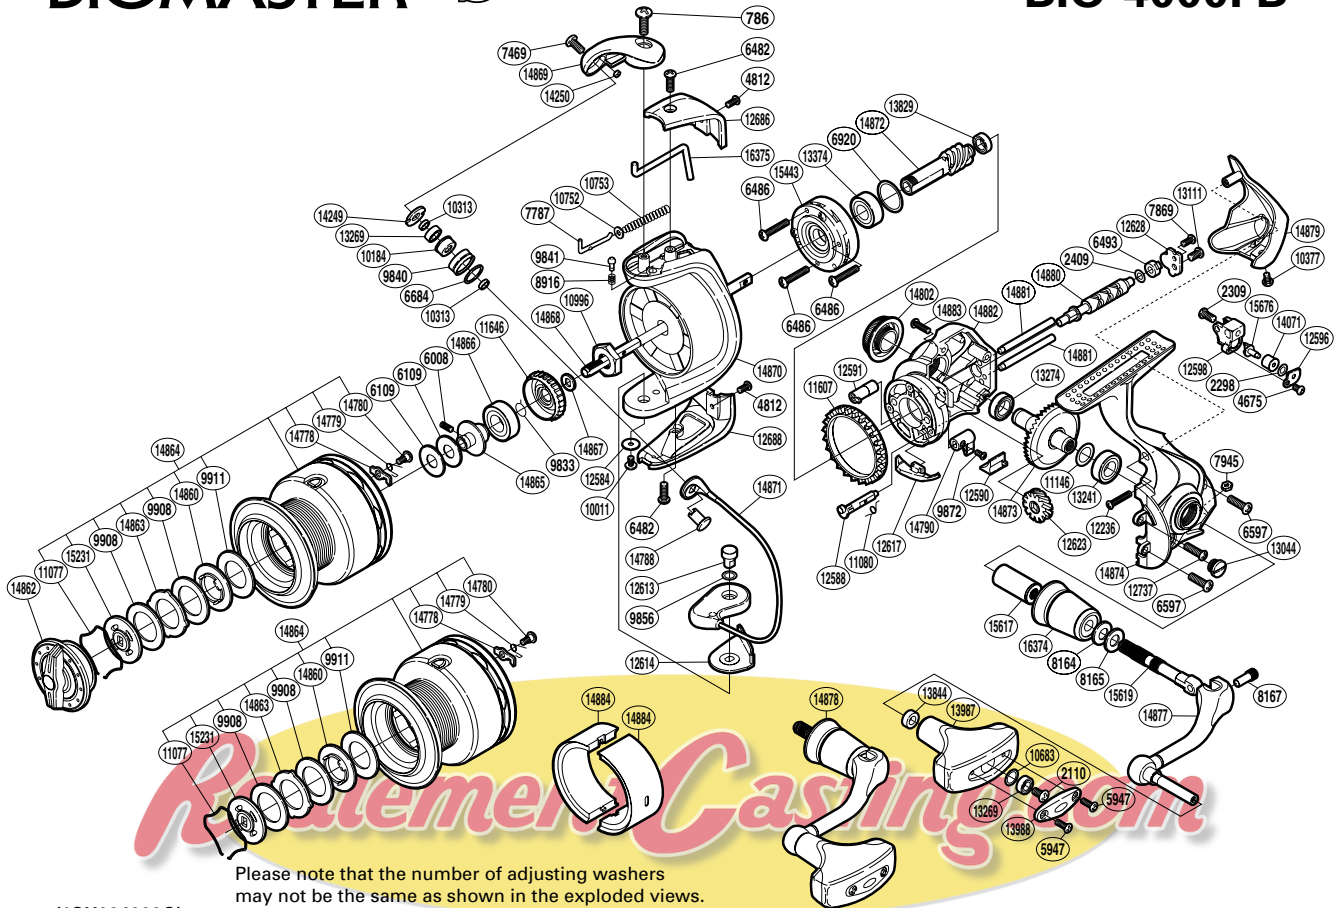

## BIO-4000FB

Please note that the number of adjusting washers may not be the same as shown in the exploded views. (Adjustment will vary with each individual product.)

(1SH284000G)

Part No.	Description	Part No.	Description	Part No.	Description
RD 0786	Screw	RD10752	Bail Spring Guide A Support	RD14778	Drag Click
RD 2110	Screw	RD10753	Bail Spring	RD14779	Drag Click Spring
RD 2298	Spacer	RD10996	Rotor Nut	RD14780	Screw
RD 2309	Screw	RD11077	Drag Washers Retainer	RD14788	Line Roller Support
RD 2409	Spacer	RD11080	Anti-Reverse Cam Spring	RD14790	Anti-Reverse Lever
RD 4675	Screw	RD11146	Washer	RD14802	Handle Screw Cap
RD 4812	Screw	RD11607	Friction Ring	RD14860	Key Washer
RD 5947	Screw	RD11646	Drag Click Ratchet	RD14862	Drag Knob
RD 6008	Set Screw	RD12236	Screw	RD14863	Eared Washer
RD 6109	Spool Washer	RD12584	Washer	RD14864	Spool Assembly
RD 6482	Screw	RD12588	Anti-Reverse Cam	RD14865	Bearing Bushing
RD 6486	Screw	RD12590	Anti-Reverse Lever Cover	RD14866	Ball Bearing
RD 6493	Worm Bushing (rear)	RD12591	Worm Bushing (front)	RD14867	Spool Support
RD 6597	Screw	RD12596	Oscillating Pawl Cover	RD14868	Main Shaft
RD 6684	Line Roller Spacer	RD12598	Oscillating Slider	RD14869	Bail Arm
RD 6920	Spacer	RD12613	Bail Hold Support Shaft	RD14870	Rotor
RD 7469	Screw	RD12614	Bail Hold Support Spacer	RD14871	Bail Assembly
RD 7787	Bail Spring Guide A	RD12617	Bail Trip Strike	RD14872	Pinion Gear
RD 7869	Screw	RD12623	Idle Gear	RD14873	Drive Gear
RD 7945	Nut	RD12628	Worm Shaft Retainer	RD14874	Side Cover
RD 8164	Coned Disc Spring	RD12686	Bail Spring Cover	RD14877	Handle Shank Assembly
RD 8165	Large Handle Shank Washer	RD12688	Bail Hold Support Guard	RD14878	Handle Assembly
RD 8167	Handle Shaft Screw	RD12737	Screw	RD14879	Rear Protector
RD 8916	Click Spring	RD13044	Oil Cap	RD14880	Worm Shaft
RD 9833	Ratchet Spring	RD13111	Screw	RD14881	Oscillating Guide
RD 9840	Line Roller	RD13241	Ball Bearing	RD14882	Body
RD 9841	Click Pin	RD13269	Ball Bearing	RD14883	Screw
RD 9856	Washer	RD13274	Ball Bearing	RD15231	Key Washer
RD 9872	Screw	RD13374	Ball Bearing	RD15443	Roller Clutch Assembly
RD 9908	Drag Washer	RD13829	Ball Bearing	RD15617	Handle Shaft Cover B
RD 9911	Drag Washer	RD13844	Handle Knob Bushing	RD15619	Handle Shaft
RD10011	Screw	RD13987	Handle Knob	RD15676	Oscillating Pawl
RD10184	Line Roller Bushing	RD13988	Handle Knob I.D. Plate	RD16374	Handle Shaft Cover A
RD10313	Bearing Spacer	RD14071	Oscillating Slider Bushing	RD16375	Bail Trip Lever
RD10377	Screw	RD14249	Line Roller Plate		
RD10683	Washer	RD14250	Line Roller Oil Cap	RD14884	Spool Economizer (accessory)