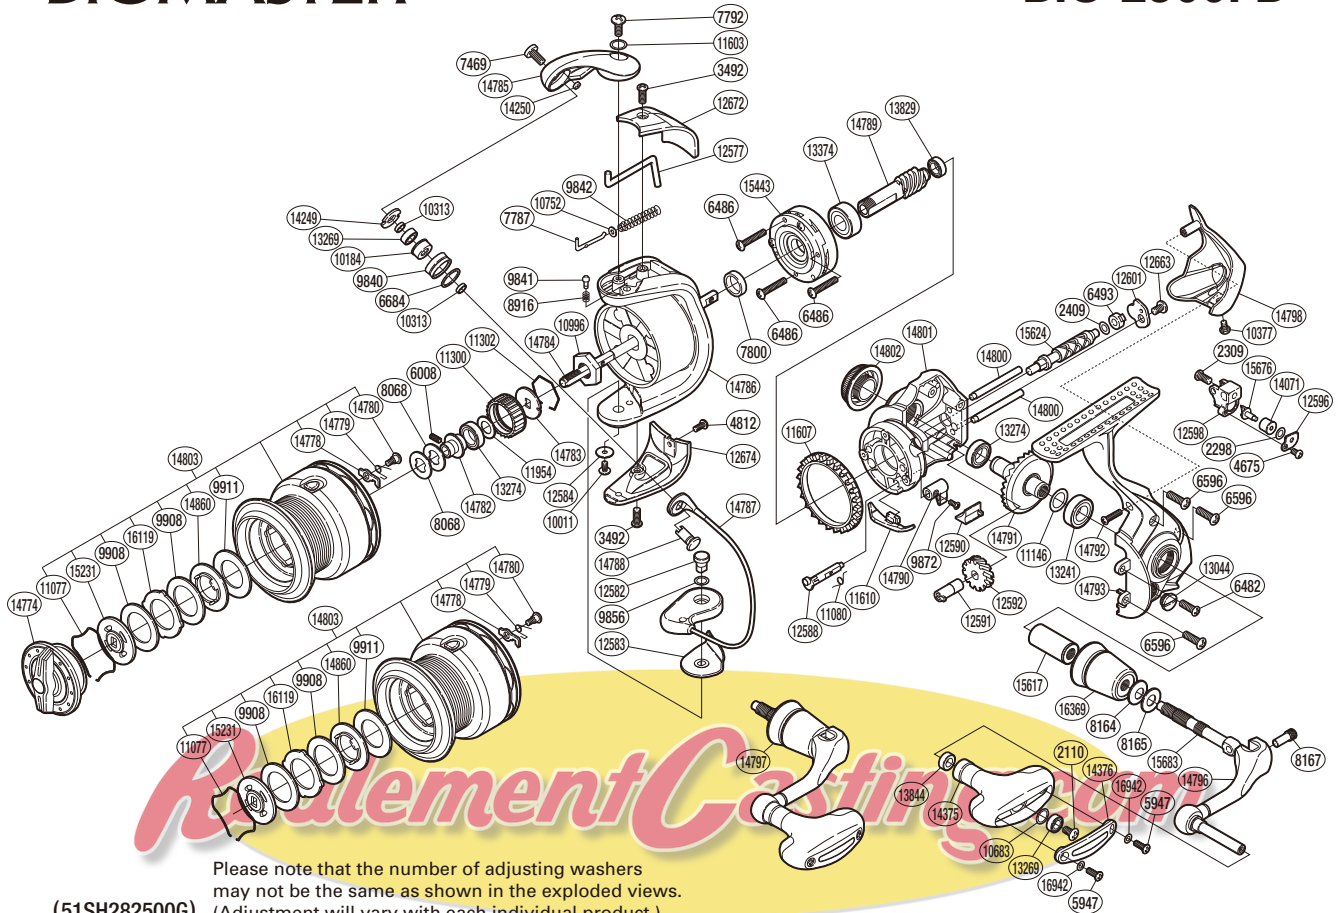

SHIMANO

BIOMASTER SA-RB

BIO-2500FB

Please note that the number of adjusting washers may not be the same as shown in the exploded views. (Adjustment will vary with each individual product.)

(51SH282500G)

Part No.	Description	Part No.	Description	Part No.	Description
RD 2110	Screw	RD11080	Anti-Reverse Cam Spring	RD14781	Spool Assembly
RD 2298	Spacer	***	RD11146 Washer	**/*****	RD14782 Bearing Bushing
RD 2309	Screw	RD11300	Drag Click Ratchet	RD14783	Spool Support
RD 2409	Spacer	***	RD11302 Ratchet Spring	RD14784	Main Shaft
RD 3492	Screw	RD11603	Washer	****	RD14785 Bail Arm
RD 4675	Screw	RD11607	Friction Ring	RD14786	Rotor
RD 4812	Screw	RD11610	Bail Trip Strike	RD14787	Bail Assembly
RD 5947	Screw	RD11954	Washer	RD14788	Line Roller Support
RD 6008	Set Screw	RD12577	Bail Trip Lever	RD14789	Pinion Gear
RD 6482	Screw	RD12582	Bail Hold Support Shaft	RD14790	Anti-Reverse Lever
RD 6486	Screw	RD12583	Bail Hold Support Spacer	RD14791	Drive Gear
RD 6493	Worm Bushing (rear)	***	RD12584 Washer	RD14792	Screw
RD 6596	Screw	RD12588	Anti-Reverse Cam	RD14793	Side Cover
RD 6684	Line Roller Spacer	*	RD12590 Anti-Reverse Lever Cover	RD14796	Handle Shank Assembly
RD 7469	Screw	*	RD12591 Worm Bushing (front)	***	RD14797 Handle Assembly
RD 7787	Bail Spring Guide A	****	RD12592 Idle Gear	**	RD14798 Rear Protector
RD 7792	Screw	****	RD12596 Oscillating Pawl Cover	RD14800	Oscillating Guide
RD 7800	Rotor Ring	RD12598	Oscillating Slider	RD14801	Body
RD 8068	Spool Washer	RD12601	Worm Shaft Retainer	RD14802	Handle Screw Cap
RD 8164	Coned Disc Spring	RD12663	Screw	RD14860	Key Washer
RD 8165	Large Handle Shank Washer	RD12672	Bail Spring Cover	RD15231	Key Washer
RD 8167	Handle Shaft Screw	RD12674	Bail Hold Support Guard	RD15443	Roller Clutch Assembly
RD 8916	Click Spring	****	RD13044 Oil Cap	RD15617	Handle Shaft Cover B
RD 9840	Line Roller	*	RD13241 Ball Bearing	*****	RD15624 Worm Shaft
RD 9841	Click Pin	****	RD13269 Ball Bearing	*	RD15676 Oscillating Pawl
RD 9842	Bail Spring	****	RD13274 Ball Bearing	*****	RD15683 Handle Shaft
RD 9856	Washer	RD13374	Ball Bearing	*****	RD16369 Handle Shaft Cover A
RD 9872	Screw	RD13829	Ball Bearing	*****	RD16119 Eared Washer
RD 9908	Drag Washer	RD13844	Handle Knob Bushing	RD16942	Washer
RD 9911	Drag Washer	RD14071	Oscillating Slider Bushing	***	
RD10011	Screw	RD14249	Line Roller Plate	*	
RD10184	Line Roller Bushing	*	RD14250 Line Roller Oil Cap		
RD10313	Bearing Spacer	*	RD14375 Handle Knob	PK 0072	Line Roller Set
RD10377	Screw	RD14376	Handle Knob I.D. Plate	PK 0078	Gear Set
RD10683	Washer	RD14774	Drag Knob	PK 0307	Oscillation Set
RD10752	Bail Spring Guide A Support	****	RD14778 Drag Click	*****	PK 0080 Bail Spring Set
RD10996	Rotor Nut	RD14779	Drag Click Spring	*****	PK 0081 Bearing Set
RD11077	Drag Washers Retainer	RD14780	Screw	*****	PK 0077 Drag Clicker Set