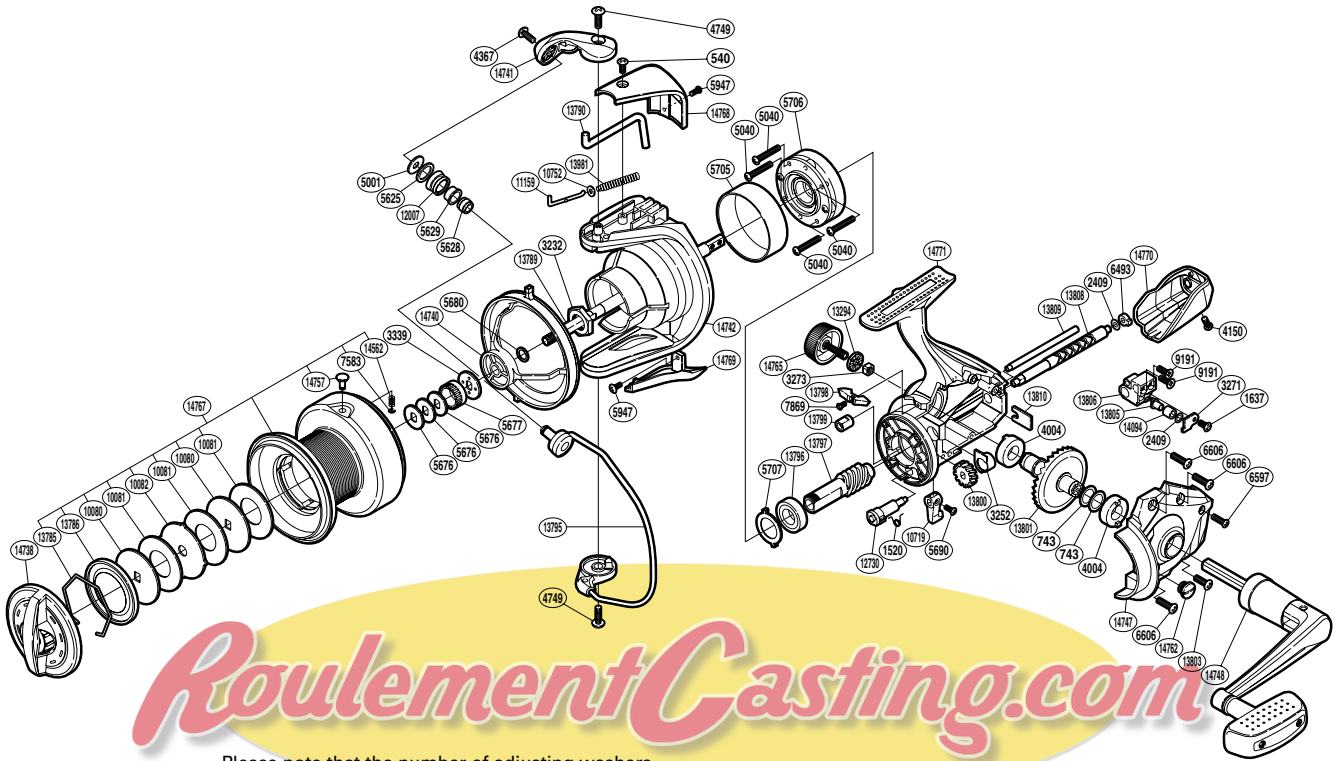

SHIMANO

Beast Master XTA

BM-7000XTA

RoulementCasting.com

Please note that the number of adjusting washers may not be the same as shown in the exploded views. (Adjustment will vary with each individual product.)

(1SH277000G)

Part No.	Description	Part No.	Description	Part No.	Description
RD 0540	Screw	RD 5947	Screw	RD13801	Drive Gear
RD 0743	Washer	RD 6493	Worm Bushing (rear)	RD13803	Screw
RD 1520	Anti-Reverse Cam Spring	RD 6597	Screw	RD13805	Oscillating Pawl
RD 1637	Screw	RD 6606	Screw	RD13806	Oscillating Slider
RD 2409	Spacer	RD 7583	E Lock	RD13808	Worm Shaft
RD 3232	Rotor Nut	RD 7869	Screw	RD13809	Oscillating Guide
RD 3252	Bushing	RD 9191	Screw	RD13810	Worm Shaft Retainer
RD 3271	Oscillating Pawl Cover	RD10080	Key Washer	RD13981	Bail Spring
RD 3273	Handle Screw Lock	RD10081	Drag Washer	RD14094	Oscillating Slider Bushing
RD 3339	Spool Support B	RD10082	Eared Washer	RD14562	Line Clip Spring
RD 4004	Drive Gear Bushing	RD10719	Anti-Reverse Lever	RD14738	Drag Knob
RD 4150	Screw	RD10752	Bail Spring Guide A Support	RD14740	Line Safety Guard
RD 4367	Screw	RD11159	Bail Spring Guide A	RD14741	Bail Arm
RD 4749	Screw	RD12007	Line Roller	RD14742	Rotor
RD 5001	Line Roller Washer	RD12730	Anti-Reverse Cam	RD14747	Side Cover
RD 5040	Screw	RD13294	Handle Screw Lock Washer	RD14748	Handle Assembly
RD 5625	Line Roller Spacer	RD13785	Drag Washers Retainer	RD14757	Line Clip
RD 5628	Line Roller Collar	RD13786	Seal Plate	RD14762	Oil Cap
RD 5629	Line Roller Bushing	RD13789	Main Shaft	RD14765	Handle Screw Cap
RD 5676	Spool Washer	RD13790	Bail Trip Lever	RD14767	Spool Assembly
RD 5677	Spool Support A	RD13795	Bail Assembly	RD14768	Bail Spring Cover
RD 5680	Spacer	RD13796	Ball Bearing	RD14769	Bail Hold Support Guard
RD 5690	Screw	RD13797	Pinion Gear	RD14770	Rear Protector
RD 5705	Roller Clutch Ring	RD13798	Bail Trip Strike	RD14771	Body
RD 5706	Roller Clutch Assembly	RD13799	Worm Bushing (front)		
RD 5707	Bearing Washer	RD13800	Idle Gear		