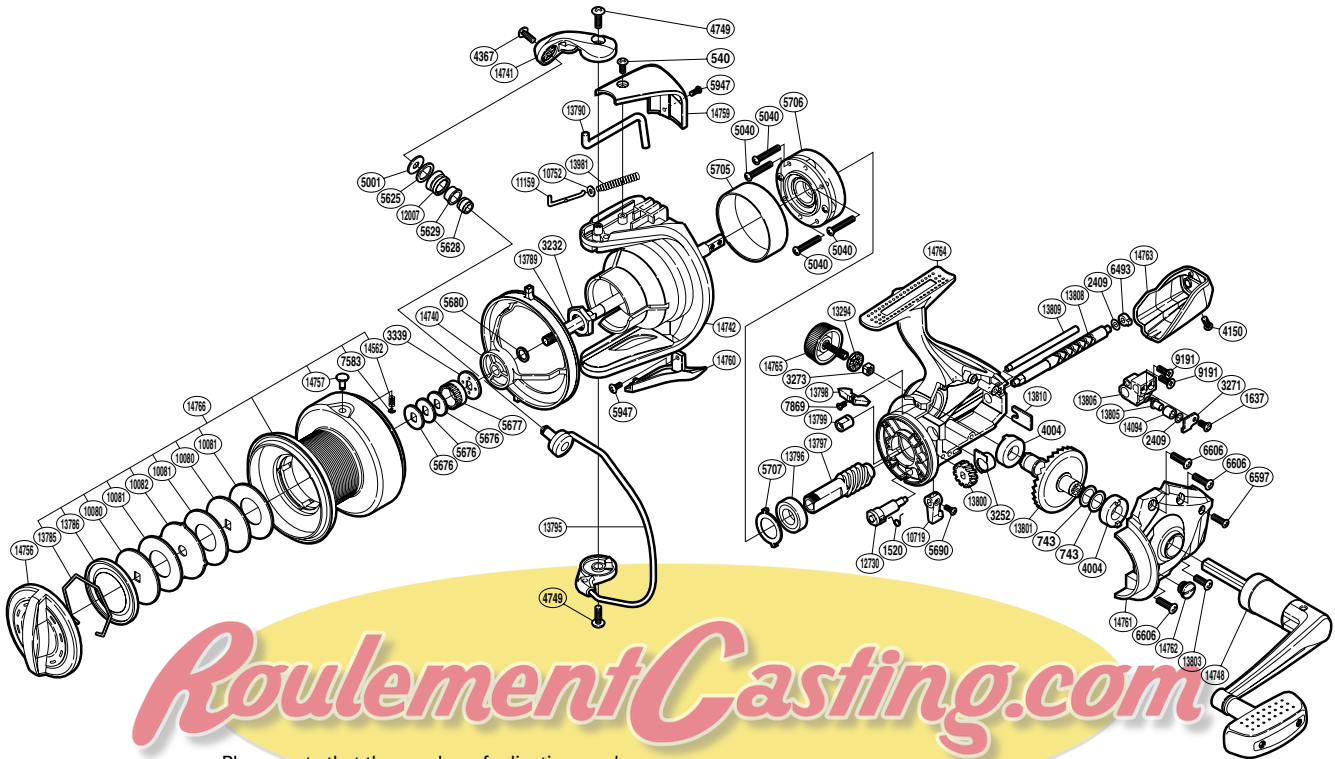

SHIMANO

Beast Master XSA

BM-7000XSA

RoulementCasting.com

Please note that the number of adjusting washers may not be the same as shown in the exploded views. (Adjustment will vary with each individual product.)

(1SH267000G)

Part No.	Description	Part No.	Description	Part No.	Description
RD 0540	Screw	RD 5947	Screw	RD13801	Drive Gear
RD 0743	Washer	RD 6493	Worm Bushing (rear)	RD13803	Screw
RD 1520	Anti-Reverse Cam Spring	RD 6597	Screw	RD13805	Oscillating Pawl
RD 1637	Screw	RD 6606	Screw	RD13806	Oscillating Slider
RD 2409	Spacer	RD 7583	E Lock	RD13808	Worm Shaft
RD 3232	Rotor Nut	RD 7869	Screw	RD13809	Oscillating Guide
RD 3252	Bushing	RD 9191	Screw	RD13810	Worm Shaft Retainer
RD 3271	Oscillating Pawl Cover	RD10080	Key Washer	RD13981	Bail Spring
RD 3273	Handle Screw Lock	RD10081	Drag Washer	RD14094	Oscillating Slider Bushing
RD 3339	Spool Support B	RD10082	Eared Washer	RD14562	Line Clip Spring
RD 4004	Drive Gear Bushing	RD10719	Anti-Reverse Lever	RD14740	Line Safety Guard
RD 4150	Screw	RD10752	Bail Spring Guide A Support	RD14741	Bail Arm
RD 4367	Screw	RD11159	Bail Spring Guide A	RD14742	Rotor
RD 4749	Screw	RD12007	Line Roller	RD14748	Handle Assembly
RD 5001	Line Roller Washer	RD12730	Anti-Reverse Cam	RD14756	Drag Knob
RD 5040	Screw	RD13294	Handle Screw Lock Washer	RD14757	Line Clip
RD 5625	Line Roller Spacer	RD13785	Drag Washers Retainer	RD14759	Bail Spring Cover
RD 5628	Line Roller Collar	RD13786	Seal Plate	RD14760	Bail Hold Support Guard
RD 5629	Line Roller Bushing	RD13789	Main Shaft	RD14761	Side Cover
RD 5676	Spool Washer	RD13790	Bail Trip Lever	RD14762	Oil Cap
RD 5677	Spool Support A	RD13795	Bail Assembly	RD14763	Rear Protector
RD 5680	Spacer	RD13796	Ball Bearing	RD14764	Body
RD 5690	Screw	RD13797	Pinion Gear	RD14765	Handle Screw Cap
RD 5705	Roller Clutch Ring	RD13798	Bail Trip Strike	RD14766	Spool Assembly
RD 5706	Roller Clutch Assembly	RD13799	Worm Bushing (front)		
RD 5707	Bearing Washer	RD13800	Idle Gear		