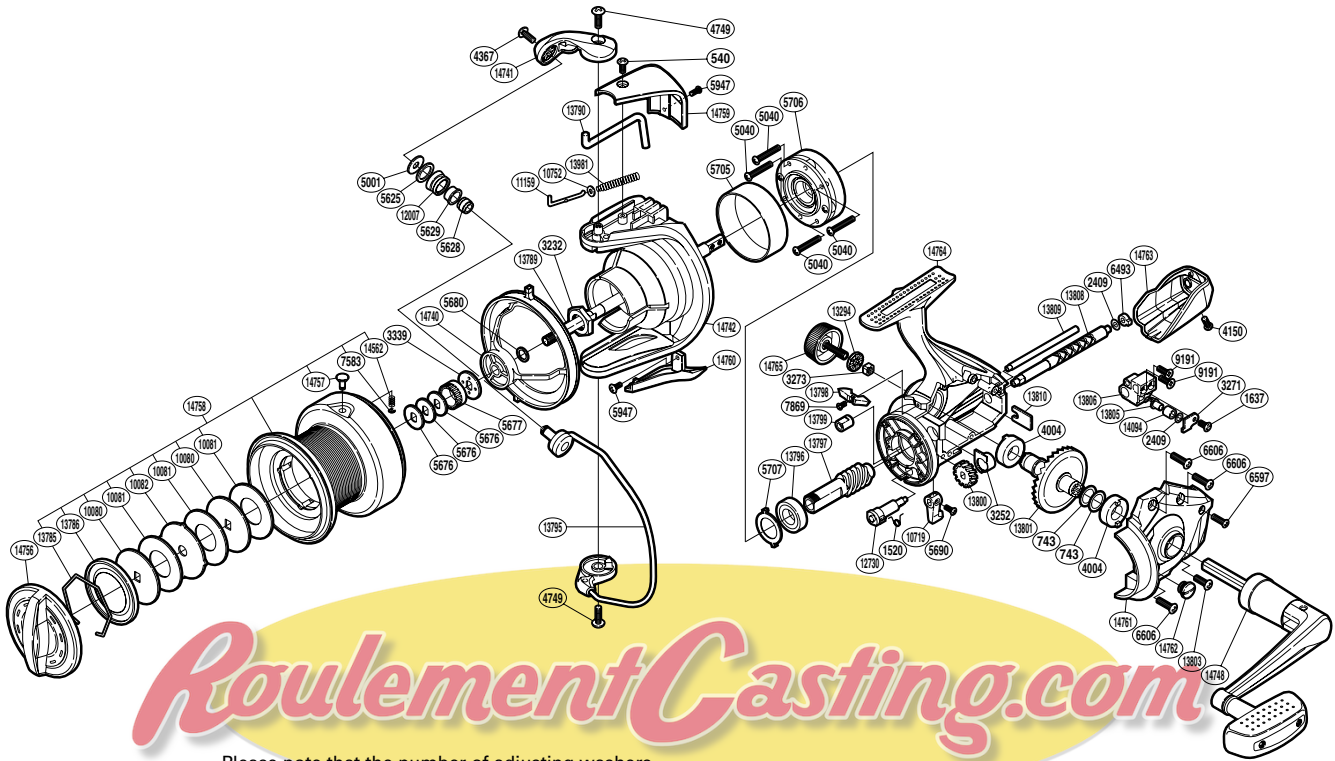

SHIMANO

Beast Master XSA

BM-6000XSA

Please note that the number of adjusting washers may not be the same as shown in the exploded views. (Adjustment will vary with each individual product.)

(1SH266000G)

Part No.	Description	Part No.	Description	Part No.	Description
RD 0540	Screw	RD 5947	Screw	RD13801	Drive Gear
RD 0743	Washer	RD 6493	Worm Bushing (rear)	RD13803	Screw
RD 1520	Anti-Reverse Cam Spring	RD 6597	Screw	RD13805	Oscillating Pawl
RD 1637	Screw	RD 6606	Screw	RD13806	Oscillating Slider
RD 2409	Spacer	RD 7583	E Lock	RD13808	Worm Shaft
RD 3232	Rotor Nut	RD 7869	Screw	RD13809	Oscillating Guide
RD 3252	Bushing	RD 9191	Screw	RD13810	Worm Shaft Retainer
RD 3271	Oscillating Pawl Cover	RD10080	Key Washer	RD13981	Bail Spring
RD 3273	Handle Screw Lock	RD10081	Drag Washer	RD14094	Oscillating Slider Bushing
RD 3339	Spool Support B	RD10082	Eared Washer	RD14562	Line Clip Spring
RD 4004	Drive Gear Bushing	RD10719	Anti-Reverse Lever	RD14740	Line Safety Guard
RD 4150	Screw	RD10752	Bail Spring Guide A Support	RD14741	Bail Arm
RD 4367	Screw	RD11159	Bail Spring Guide A	RD14742	Rotor
RD 4749	Screw	RD12007	Line Roller	RD14748	Handle Assembly
RD 5001	Line Roller Washer	RD12730	Anti-Reverse Cam	RD14756	Drag Knob
RD 5040	Screw	RD13294	Handle Screw Lock Washer	RD14757	Line Clip
RD 5625	Line Roller Spacer	RD13785	Drag Washers Retainer	RD14758	Spool Assembly
RD 5628	Line Roller Collar	RD13786	Seal Plate	RD14759	Bail Spring Cover
RD 5629	Line Roller Bushing	RD13789	Main Shaft	RD14760	Bail Hold Support Guard
RD 5676	Spool Washer	RD13790	Bail Trip Lever	RD14761	Side Cover
RD 5677	Spool Support A	RD13795	Bail Assembly	RD14762	Oil Cap
RD 5680	Spacer	RD13796	Ball Bearing	RD14763	Rear Protector
RD 5690	Screw	RD13797	Pinion Gear	RD14764	Body
RD 5705	Roller Clutch Ring	RD13798	Bail Trip Strike	RD14765	Handle Screw Cap
RD 5706	Roller Clutch Assembly	RD13799	Worm Bushing (front)		
RD 5707	Bearing Washer	RD13800	Idle Gear		