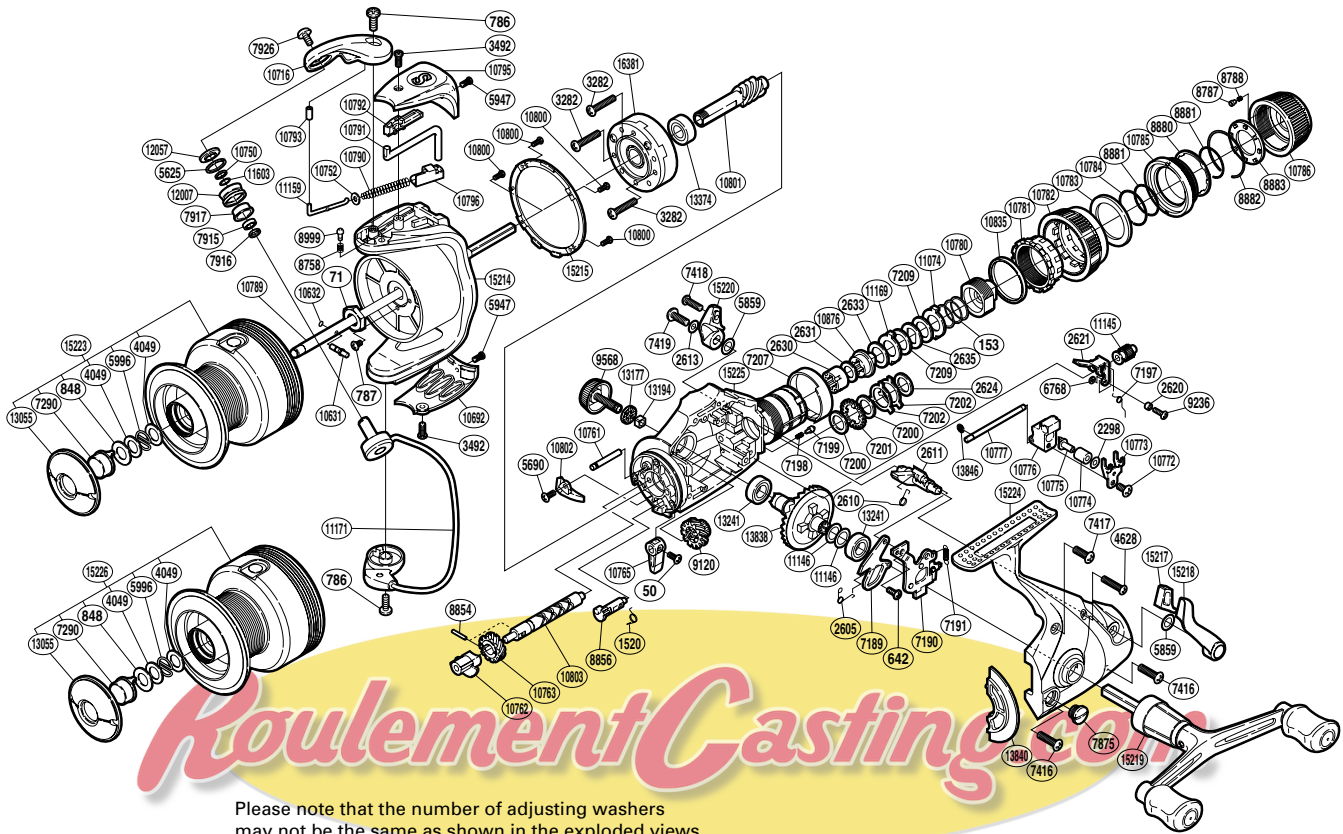

## BTR-XT8000RB

Please note that the number of adjusting washers may not be the same as shown in the exploded views. (Adjustment will vary with each individual product.)

(51SH048001G)

Part No.	Description	Part No.	Description	Part No.	Description
RD 0050	Screw	RD 7417	Screw	RD10786	Drag Programmer A
RD 0071	Rotor Nut	RD 7418	Screw	RD10789	Main Shaft
RD 0153	Drag Coil Spring	RD 7419	Screw	RD10790	Bail Spring
RD 0642	Screw	RD 7875	Oil Cap	RD10791	Bail Trip Lever
RD 0786	Screw	RD 7915	Ball Bearing	RD10792	Bail Trip Cover
RD 0787	Screw	RD 7916	Bearing Spacer	RD10793	Bail Arm Collar
RD 0848	Washer	RD 7917	Line Roller Bushing	RD10795	Bail Spring Cover
RD 1520	Anti-Reverse Cam Spring	RD 7926	Screw	RD10796	Bail Spring Seat
RD 2298	Spacer	RD 8758	Click Spring	RD10800	Screw
RD 2605	Clutch Pawl Spring	RD 8787	Click Pin	RD10801	Pinion Gear
RD 2610	Clutch Spring	RD 8788	Click Spring	RD10802	Bail Trip Lever Strike
RD 2611	BaitRunner Lever Shaft	RD 8854	Worm Shaft Pin	RD10803	Worm Shaft
RD 2613	Lock Washer	RD 8856	Anti-Reverse Cam	RD10835	Dial Washer
RD 2620	Clutch Screw Collar	RD 8880	Drag Knob Washer	RD10876	Drag Shaft
RD 2621	BaitRunner Clutch	RD 8881	Drag Knob Retainer	RD11074	Eared Washer
RD 2624	Drag Washer	RD 8882	Click Plate Retainer	RD11145	Clutch Shaft
RD 2630	Free Spool Tension Shaft	RD 8883	Click Plate	RD11146	Washer
RD 2631	Drag Washer	RD 8999	Click Pin	RD11159	Bail Spring Guide A
RD 2633	Drag Washer	RD 9120	Idle Gear B	RD11169	Eared Washer
RD 2635	Key Washer	RD 9236	Screw	RD11171	Bail Assembly
RD 3282	Screw	RD 9568	Handle Screw Cap	RD11603	Washer
RD 3492	Screw	RD10631	Main Shaft Pin	RD12007	Line Roller
RD 4049	Washer	RD10632	O Ring	RD12057	Line Roller Washer
RD 4628	Screw	RD10692	Bail Hold Support Guard	RD13055	Push Button Collar
RD 5625	Line Roller Spacer	RD10716	Bail Arm	RD13177	Handle Screw Cap Spacer
RD 5690	Screw	RD10750	Bearing Spacer	RD13194	Handle Screw Lock
RD 5859	Spacer	RD10752	Bail Spring Guide A Support	RD13241	Ball Bearing
RD 5947	Screw	RD10761	Idle Gear B Shaft	RD13374	Ball Bearing
RD 5996	Locking Spring	RD10762	Worm Bushing	RD13838	Drive Gear
RD 6768	Spacer	RD10763	Idle Gear	RD13840	Side Cover Flange
RD 7189	Clutch Pawl	RD10765	Anti-Reverse Lever	RD13846	E Lock
RD 7190	Clutch Plate Assembly	RD10772	Screw	RD15214	Rotor
RD 7191	BaitRunner Click Spring	RD10773	Oscillating Slider Retainer	RD15215	Guard Ring
RD 7197	Clutch Shaft Spring	RD10774	Oscillating Slider Bushing	RD15217	BaitRunner Lever Bridge
RD 7198	Click Spring	RD10775	Oscillating Pawl	RD15218	BaitRunner Lever Arm L
RD 7199	Click Shoe	RD10776	Oscillating Slider	RD15219	Double Paddle Handle Assembly
RD 7200	Drag Washer	RD10777	Oscillating Guide	RD15220	BaitRunner Lever Arm R
RD 7201	Click Gear	RD10780	Pressure Screw	RD15223	Spool Assembly
RD 7202	Eared Washer	RD10781	BaitRunner Tension Screw	RD15224	Side Cover
RD 7207	Dial Spacer	RD10782	BaitRunner Tension Dial	RD15225	Body
RD 7209	Drag Washer	RD10783	Tension Dial Retainer Ring	RD16381	Roller Clutch Assembly
RD 7290	Push Button	RD10784	BaitRunner Tension Dial Retainer		
RD 7416	Screw	RD10785	Drag Programmer B	RD15226	Spare Spool Assembly