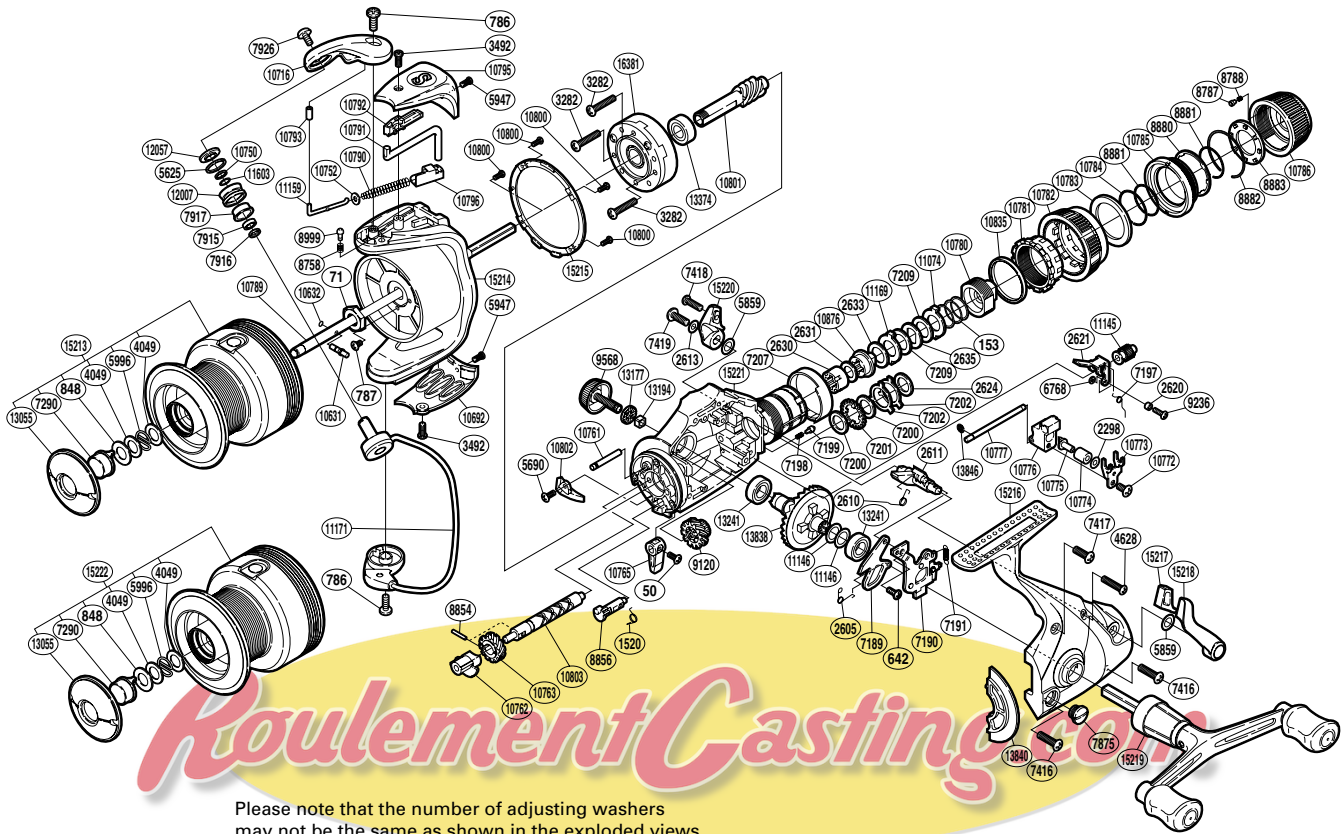

SHIMANO

BAITRUNNER XT SA-RB

BTR-XT6000RB

Please note that the number of adjusting washers may not be the same as shown in the exploded views. (Adjustment will vary with each individual product.)

(51SH046001G)