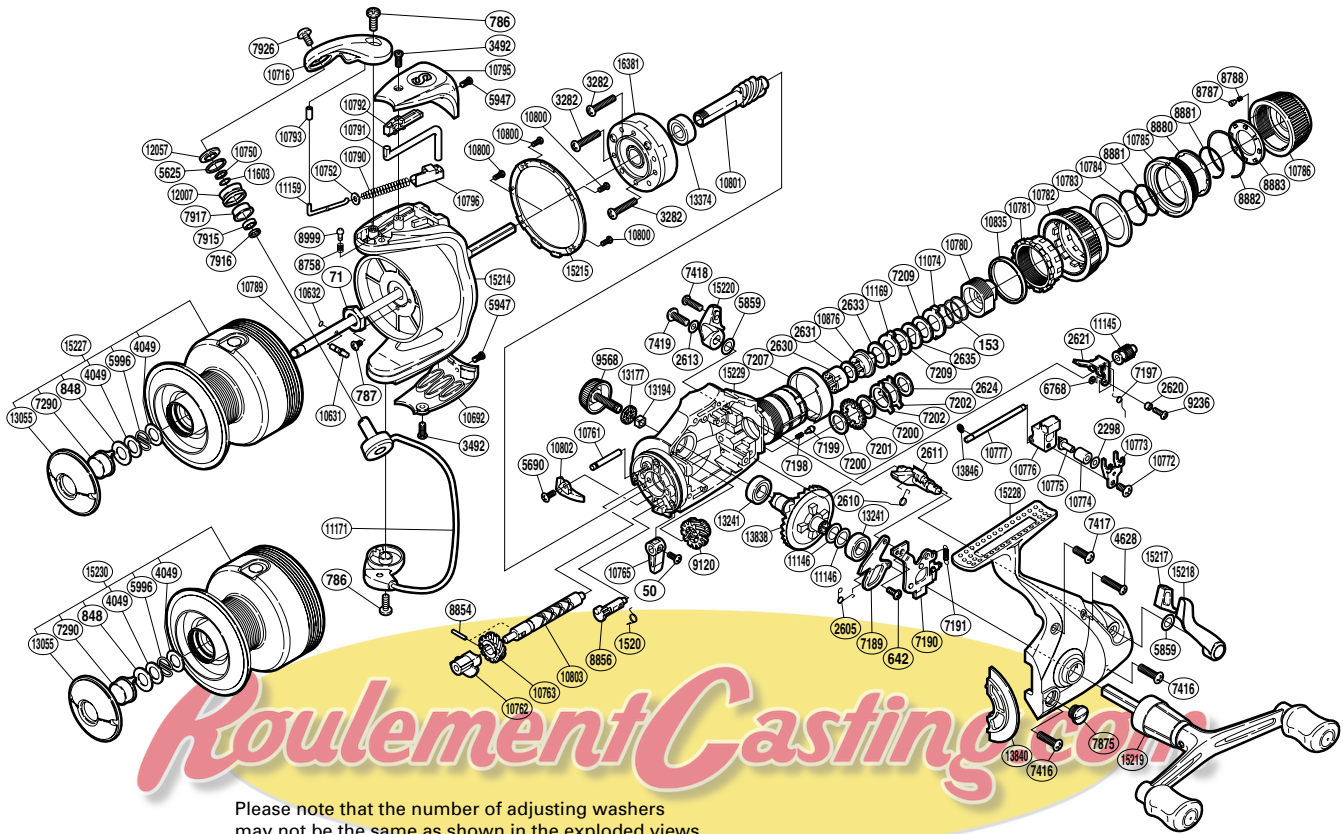

## BTR-XT10000RB

Please note that the number of adjusting washers may not be the same as shown in the exploded views. (Adjustment will vary with each individual product.)

(51SH049001G)

Part No.	Description	Part No.	Description	Part No.	Description
RD 0050	Screw	RD 7417	Screw	RD10786	Drag Programmer A
RD 0071	Rotor Nut	RD 7418	Screw	RD10789	Main Shaft
RD 0153	Drag Coil Spring	RD 7419	Screw	RD10790	Bail Spring
RD 0642	Screw	RD 7875	Oil Cap	RD10791	Bail Trip Lever
RD 0786	Screw	RD 7915	Ball Bearing	RD10792	Bail Trip Cover
RD 0787	Screw	RD 7916	Bearing Spacer	RD10793	Bail Arm Collar
RD 0848	Washer	RD 7917	Line Roller Bushing	RD10795	Bail Spring Cover
RD 1520	Anti-Reverse Cam Spring	RD 7926	Screw	RD10796	Bail Spring Seat
RD 2298	Spacer	RD 8758	Click Spring	RD10800	Screw
RD 2605	Clutch Pawl Spring	RD 8787	Click Pin	RD10801	Pinion Gear
RD 2610	Clutch Spring	RD 8788	Click Spring	RD10802	Bail Trip Lever Strike
RD 2611	BaitRunner Lever Shaft	RD 8854	Worm Shaft Pin	RD10803	Worm Shaft
RD 2613	Lock Washer	RD 8856	Anti-Reverse Cam	RD10835	Dial Washer
RD 2620	Clutch Screw Collar	RD 8880	Drag Knob Washer	RD10876	Drag Shaft
RD 2621	BaitRunner Clutch	RD 8881	Drag Knob Retainer	RD11074	Eared Washer
RD 2624	Drag Washer	RD 8882	Click Plate Retainer	RD11145	Clutch Shaft
RD 2630	Free Spool Tension Shaft	RD 8883	Click Plate	RD11146	Washer
RD 2631	Drag Washer	RD 8999	Click Pin	RD11159	Bail Spring Guide A
RD 2633	Drag Washer	RD 9120	Idle Gear B	RD11169	Eared Washer
RD 2635	Key Washer	RD 9236	Screw	RD11171	Bail Assembly
RD 3282	Screw	RD 9568	Handle Screw Cap	RD11603	Washer
RD 3492	Screw	RD10631	Main Shaft Pin	RD12007	Line Roller
RD 4049	Washer	RD10632	O Ring	RD12057	Line Roller Washer
RD 4628	Screw	RD10692	Bail Hold Support Guard	RD13055	Push Button Collar
RD 5625	Line Roller Spacer	RD10716	Bail Arm	RD13177	Handle Screw Cap Spacer
RD 5690	Screw	RD10750	Bearing Spacer	RD13194	Handle Screw Lock
RD 5859	Spacer	RD10752	Bail Spring Guide A Support	RD13241	Ball Bearing
RD 5947	Screw	RD10761	Idle Gear B Shaft	RD13374	Ball Bearing
RD 5996	Locking Spring	RD10762	Worm Bushing	RD13838	Drive Gear
RD 6768	Spacer	RD10763	Idle Gear	RD13840	Side Cover Flange
RD 7189	Clutch Pawl	RD10765	Anti-Reverse Lever	RD13846	E Lock
RD 7190	Clutch Plate Assembly	RD10772	Screw	RD15214	Rotor
RD 7191	BaitRunner Click Spring	RD10773	Oscillating Slider Retainer	RD15215	Guard Ring
RD 7197	Clutch Shaft Spring	RD10774	Oscillating Slider Bushing	RD15217	BaitRunner Lever Bridge
RD 7198	Click Spring	RD10775	Oscillating Pawl	RD15218	BaitRunner Lever Arm L
RD 7199	Click Shoe	RD10776	Oscillating Slider	RD15219	Double Paddle Handle Assembly
RD 7200	Drag Washer	RD10777	Oscillating Guide	RD15220	BaitRunner Lever Arm R
RD 7201	Click Gear	RD10780	Pressure Screw	RD15227	Spool Assembly
RD 7202	Eared Washer	RD10781	BaitRunner Tension Screw	RD15228	Side Cover
RD 7207	Dial Spacer	RD10782	BaitRunner Tension Dial	RD15229	Body
RD 7209	Drag Washer	RD10783	Tension Dial Retainer Ring	RD16381	Roller Clutch Assembly
RD 7290	Push Button	RD10784	BaitRunner Tension Dial Retainer		
RD 7416	Screw	RD10785	Drag Programmer B	RD15230	Spare Spool Assembly